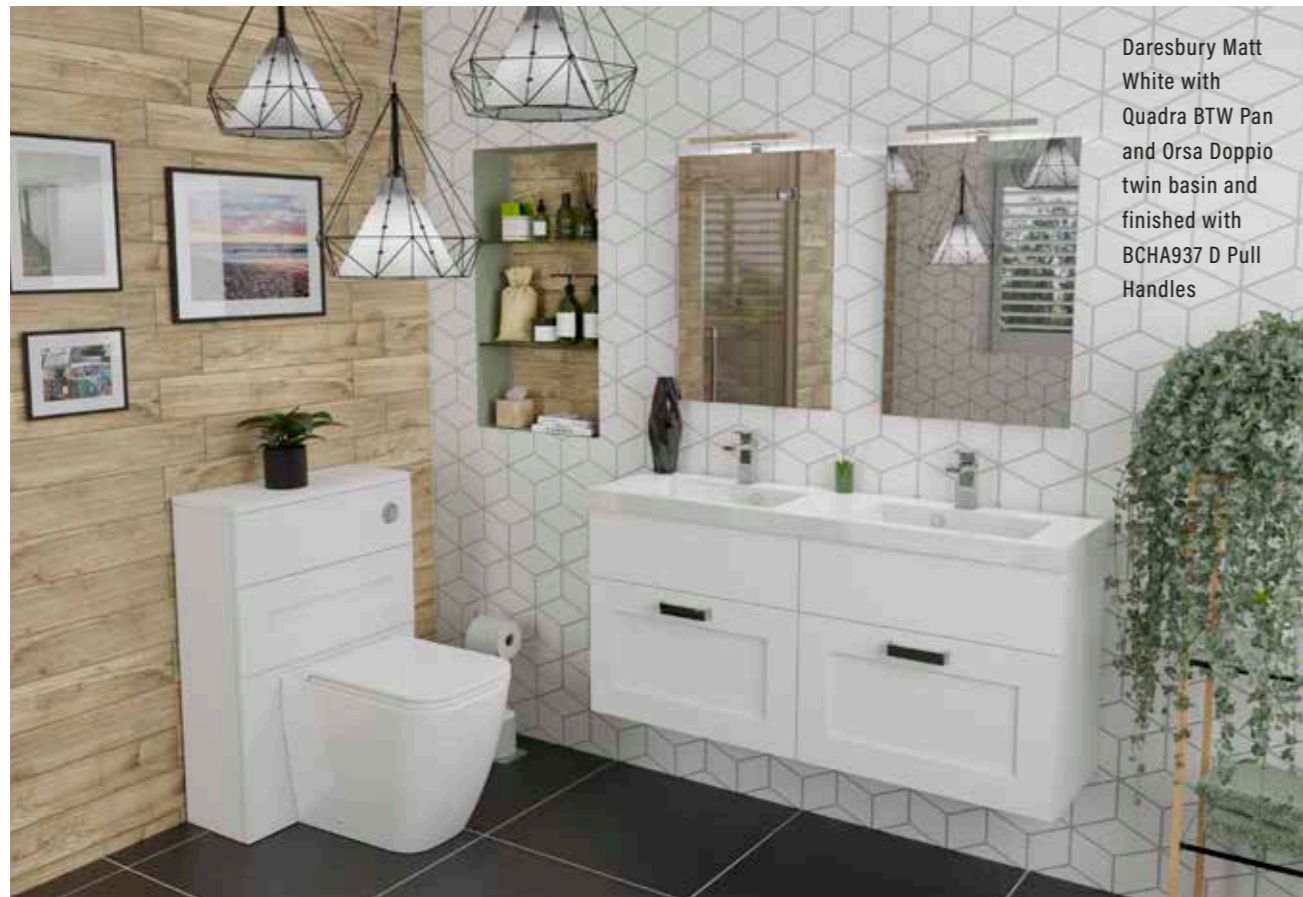

Daresbury Matt White with Quadra BTW Pan and Orsa Doppio twin basin and finished with BCHA937 D Pull Handles