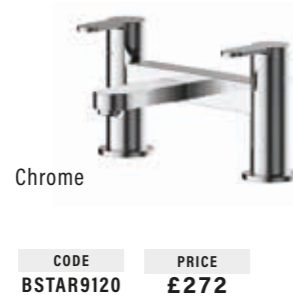

DECK MOUNTED BATH FILLER

Height: 136mm
Projection: 142mm
Reach Centres: 110mm
Min pressure 1.0 bar