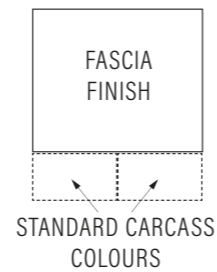

METRO

MATT GREY MIST GREY MIST | WHITE INTERIOR PRICE GROUP 1	MATT FJORD FJORD | WHITE INTERIOR PRICE GROUP 1	MATT KASHMIR KASHMIR | WHITE INTERIOR PRICE GROUP 1	MATT ROSE RIVER WASH | RIVER WASH PRICE GROUP 1
MATT DUST GREY DUST GREY | DUST GREY INTERIOR PRICE GROUP 1	MATT REED GREEN RIVER WASH | RIVER WASH PRICE GROUP 1	MATT WHITE WHITE | WHITE INTERIOR PRICE GROUP 1	MATT INDIGO DUST GREY | DUST GREY INTERIOR PRICE GROUP 1

TEMPO

BARDOLINO OAK BARDOLINO OAK | WHITE INTERIOR PRICE GROUP 1	ANTHRACITE ANTHRACITE | WHITE INTERIOR PRICE GROUP 1	RIVER WASH RIVER WASH | RIVER WASH PRICE GROUP 1	CONCRETE DUST GREY | DUST GREY INTERIOR PRICE GROUP 1

DARESBURY

MATT FJORD FJORD | WHITE INTERIOR PRICE GROUP 2	MATT GREY MIST GREY MIST | WHITE INTERIOR PRICE GROUP 2	MATT KASHMIR KASHMIR | WHITE INTERIOR PRICE GROUP 2	MATT WHITE WHITE | WHITE INTERIOR PRICE GROUP 2	MATT DUST GREY DUST GREY | DUST GREY INTERIOR PRICE GROUP 2	MATT INDIGO DUST GREY | DUST GREY INTERIOR PRICE GROUP 2

IMAGE

GLOSS WHITE GLOSS WHITE | WHITE INTERIOR PRICE GROUP 2	GLOSS GREY MIST GLOSS GREY MIST | WHITE INTERIOR PRICE GROUP 2	GLOSS DAKOTA GLOSS DAKOTA | WHITE INTERIOR PRICE GROUP 2

INTEGRA

GLOSS WHITE GLOSS WHITE | WHITE INTERIOR PRICE GROUP 3

All the handles featured here have been chosen for the **Space** fitted ranges to create a bathroom as individual as you are. Customers can choose from this selection of handles with soft close door action or select instead to operate their door handlefree, with the push clic system.

Either option is included in the price of the furniture range if specified on the furniture order. If handles are omitted from your order and ordered at a later date, regrettably they will incur a £10.00 administration and postage and packaging charge. Handles from the Design range of handles may also be selected at an additional cost.

BCHA820 Surf Chrome Square Knob 40mm Extra cost £24 per door	BCHA825 Chrome Open D Pull 72mm Length	BCHA870 Chrome Gem Rectangular 50mm Handle Extra cost £24 per door	BCHA871 Chrome Gem Square 28mm Handle Extra cost £24 per door	BCHA887 Chrome Shaped 110mm Length D Handle
BCHA888 Chrome Letterbox Handle Fits 200mm & above width doors Extra cost £18 per door	BCHA889 Black Letterbox Handle Fits 200mm & above width doors Extra cost £19 per door	BCHA893 Crystal + Chrome 30mm Round Knob	BCHA901 Chrome Tongue Pull Handle	
BCHA902 Chrome Rectangular Hook Handle	BCHA904 Chrome Square Knob Handle	BCHA905 Chrome Barrel Knob Handle	BCHA906 Chrome 138mm Length Bow Handle	BCHA908 Chrome Wave Handle
BCHA912 Chrome Curved Square Pull 50mm	BCHA937 Chrome Square D Pull 136MM Length	BCHA1025 Anthracite Grey & Chrome D Slab 118mm	BCHA1030 Rear Fix Trim Chrome 50mm length	BCPT0 Push Click Opener available for door units only.
BCHA895 Black 38mm Round Knob	BCHA897 Brass 38mm Round Knob	BCHA898 Chrome 38mm Round Knob	BCHA913 Black 152mm D Handle	BCHA914 Chrome 152mm D Handle
BCHA875 Nickel Knurled T Knob 60mm	BCHA876 Black Knurled T Knob 60mm	BCHA877 Gold Knurled T Knob 60mm	BCHA915 Brass 152mm D Handle	
			BCHA916 Nickel 17mm Knurled Knob	BCHA917 Black 17mm Knurled Knob
			BCHA918 Gold 17mm Knurled Knob