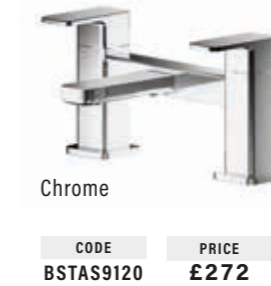

DECK MOUNTED BATH FILLER

Height: 120mm
Projection: 155mm
Reach Centres: 110mm
Min pressure 1.0 bar