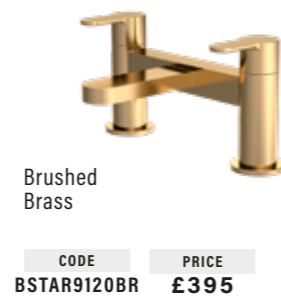

DECK MOUNTED BATH FILLER

Height: 136mm
Projection: 142mm
Reach Centres: 110mm
Min pressure 1.0 bar