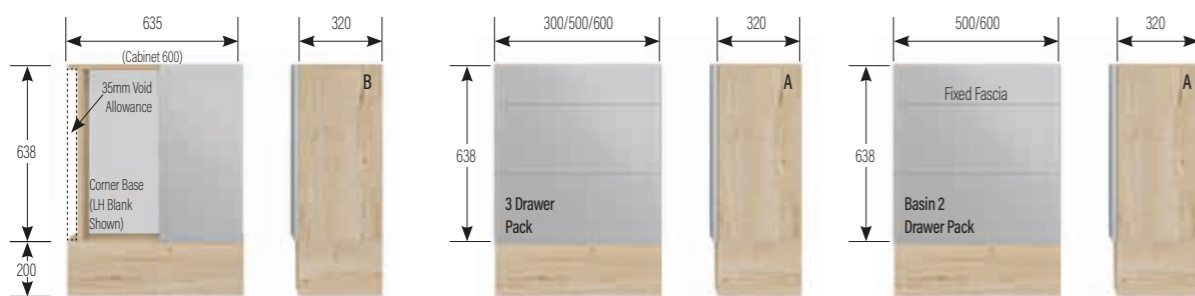

SPACE UNIT HEIGHT CONFIGURATIONS

Space cabinets available in sizes specified below.

Depths are excluding fascia