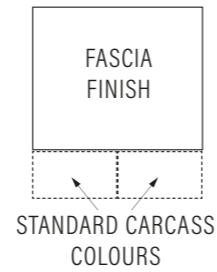

METRO

MATT GREY MIST GREY MIST | WHITE INTERIOR PRICE GROUP 1	MATT FJORD FJORD | WHITE INTERIOR PRICE GROUP 1	MATT KASHMIR KASHMIR | WHITE INTERIOR PRICE GROUP 1	MATT ROSE RIVER WASH | RIVER WASH PRICE GROUP 1
MATT DUST GREY DUST GREY | DUST GREY INTERIOR PRICE GROUP 1	MATT REED GREEN RIVER WASH | RIVER WASH PRICE GROUP 1	MATT WHITE WHITE | WHITE INTERIOR PRICE GROUP 1	MATT INDIGO DUST GREY | DUST GREY INTERIOR PRICE GROUP 1

TEMPO

BARDOLINO OAK BARDOLINO OAK | WHITE INTERIOR PRICE GROUP 1	ANTHRACITE ANTHRACITE | WHITE INTERIOR PRICE GROUP 1	RIVER WASH RIVER WASH | RIVER WASH PRICE GROUP 1	CONCRETE DUST GREY | DUST GREY INTERIOR PRICE GROUP 1

DARESBURY

MATT FJORD FJORD | WHITE INTERIOR PRICE GROUP 2	MATT GREY MIST GREY MIST | WHITE INTERIOR PRICE GROUP 2	MATT KASHMIR KASHMIR | WHITE INTERIOR PRICE GROUP 2	MATT WHITE WHITE | WHITE INTERIOR PRICE GROUP 2	MATT DUST GREY DUST GREY | DUST GREY INTERIOR PRICE GROUP 2	MATT INDIGO DUST GREY | DUST GREY INTERIOR PRICE GROUP 2

IMAGE

GLOSS WHITE GLOSS WHITE | WHITE INTERIOR PRICE GROUP 2	GLOSS GREY MIST GLOSS GREY MIST | WHITE INTERIOR PRICE GROUP 2	GLOSS DAKOTA GLOSS DAKOTA | WHITE INTERIOR PRICE GROUP 2

All the handles featured here have been chosen for the **Style** freestanding ranges to create a bathroom as individual as you are. Customers can choose from this selection of handles with soft close door action or select instead to operate their door handlefree, with the push clic system. Either option is included in the price of the furniture range if specified on the furniture order. If handles are omitted from your order and ordered at a later date, regrettably they will incur a £10.00 administration and postage and packaging charge. Handles from the Design range of handles may also be selected at an additional cost.

BCHA820 Surf Chrome Square Knob 40mm	BCHA825 Chrome Open D Pull 72mm Length	BCHA870 Chrome Gem Rectangular 50mm Handle Extra cost £24 per door	BCHA871 Chrome Gem Square 28mm Handle Extra cost £24 per door	BCHA887 Chrome Shaped 110mm Length D Handle
BCHA888 Chrome Letterbox Handle Extra cost £18 per door	BCHA889 Black Letterbox Handle Extra cost £19 per door	BCHA893 Crystal + Chrome 30mm Round Knob	BCHA901 Chrome Tongue Pull Handle	
BCHA902 Chrome Rectangular Hook Handle	BCHA904 Chrome Square Knob Handle	BCHA905 Chrome Barrel Knob Handle	BCHA906 Chrome 138mm Length Bow Handle	BCHA908 Chrome Wave Handle
BCHA912 Chrome Curved Square Pull 50mm	BCHA937 Chrome Square D Pull 136MM Length	BCHA1025 Anthracite Grey & Chrome D Slab 118mm	BCHA1030 Rear Fix Trim Chrome 50mm length	BCPT0 Push Click Opener available for door units only.
BCHA895 Black 38mm Round Knob	BCHA897 Brass 38mm Round Knob	BCHA898 Chrome 38mm Round Knob	BCHA913 Black 152mm D Handle	BCHA914 Chrome 152mm D Handle
BCHA875 Nickel Knurled T Knob 60mm	BCHA876 Black Knurled T Knob 60mm	BCHA877 Gold Knurled T Knob 60mm	BCHA915 Brass 152mm D Handle	
BCHA916 Nickel 17mm Knurled Knob	BCHA917 Black 17mm Knurled Knob	BCHA918 Gold 17mm Knurled Knob		

All unit interiors are a matt white finish except Matt Dust Grey and River Wash. If you wish to use a Gloss unit on a Group 1 door, then the price group become Group 2. Cabinets are colour co-ordinated and NOT colour matched as most doors and carcasses are manufactured from different materials