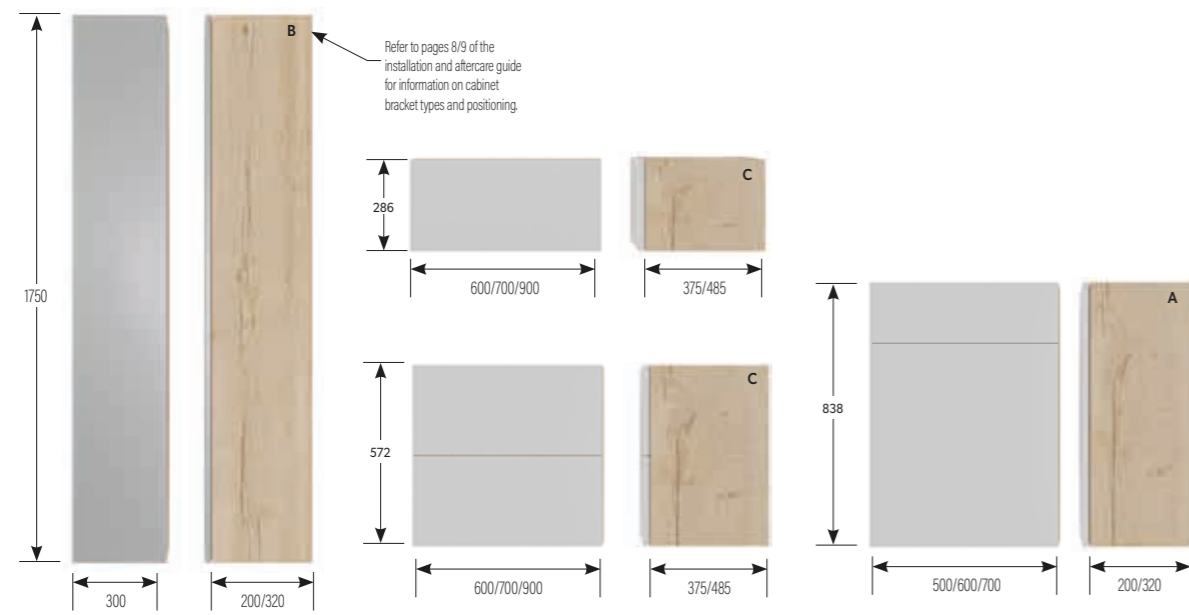

PLANNING

Design cabinets available in sizes as specified below.
Depths are excluding fascia