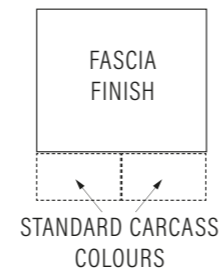

METRO

MATT GREY MIST GREY MIST | WHITE INTERIOR PRICE GROUP 1	MATT FJORD FJORD | WHITE INTERIOR PRICE GROUP 1	MATT KASHMIR KASHMIR | WHITE INTERIOR PRICE GROUP 1	MATT ROSE RIVER WASH | RIVER WASH PRICE GROUP 1
MATT DUST GREY DUST GREY | DUST GREY INTERIOR PRICE GROUP 1	MATT REED GREEN RIVER WASH | RIVER WASH PRICE GROUP 1	MATT INDIGO DUST GREY | DUST GREY INTERIOR PRICE GROUP 1	

TEMPO

BARDOLINO OAK BARDOLINO OAK | WHITE INTERIOR PRICE GROUP 1	ANTHRACITE ANTHRACITE | WHITE INTERIOR PRICE GROUP 1	RIVER WASH RIVER WASH | RIVER WASH PRICE GROUP 1	CONCRETE DUST GREY | DUST GREY INTERIOR PRICE GROUP 1

JACKSON PINE

JACKSON PINE JACKSON PINE | WHITE INTERIOR PRICE GROUP 2

IMAGE

GLOSS WHITE GLOSS WHITE | WHITE INTERIOR PRICE GROUP 2	GLOSS GREY MIST GLOSS GREY MIST | WHITE INTERIOR PRICE GROUP 2	GLOSS DAKOTA GLOSS DAKOTA | WHITE INTERIOR PRICE GROUP 2

INTEGRA

GLOSS WHITE GLOSS WHITE | WHITE INTERIOR PRICE GROUP 3

All the **Design** handles featured below have been chosen to create a bathroom as individual as you are. Customers can choose from this selection of handles with soft close door action or select instead to operate their doors handlefree, with the push clic system available on doored cabinets only.

Either option is included in the price of the furniture range if specified on the furniture order. If handles are omitted from your order and ordered at a later date, regrettably they will incur a £10.00 administration and postage and packaging charge. These handles can also be supplied with Space and Style furniture at an additional cost.

BCHA805 60mm square Chrome Square Knob	BCHA870 50mm length Chrome Gem Rectangular Handle	BCHA871 28mm square Chrome Gem Square Handle	BCHA912 50mm square Chrome Curved Square Pull
BCHA826 200mm length Chrome Open D Pull	BCHA923 335mm length Chrome Oval Pull Handle	BCHA924 173mm length	BCHA940 296mm length Chrome Square D Pull Handle
BCHA825 72mm length	BCHA924 173mm length	BCHA939 200mm length	
BCHA103 50mm length Rear Fix Trim Chrome	BCHA1031 146mm length	BCHA1032 210mm length	BCHA1033 338mm length
BCHA927 330mm Steel Knurled D Handle			
BCHA928 330mm Black Knurled D Handle			
BCHA919 530mm length	BCHA920 628mm length	BCHA931 385mm Gold Knurled Bar handles	BCHA930 385mm Nickel
BCHA921 828mm length	BCHA922 188mm length	BCHA932 385mm Black	

HANDLES ONLY INCLUDED IN PRICE WHEN PURCHASED WITH CORRESPONDING FURNITURE CABINETS. IF HANDLES ARE ORDERED SEPARATELY TO THE FURNITURE, THEN A £10.00 ADMINISTRATION AND P&P CHARGE WILL APPLY

All unit interiors are a matt white finish except Matt Dust Grey and River Wash. If you wish to use a Gloss unit on a Group 1 door, then the price group become Group 2. Cabinets are colour co-ordinated and NOT colour matched as most doors and carcasses are manufactured from different materials