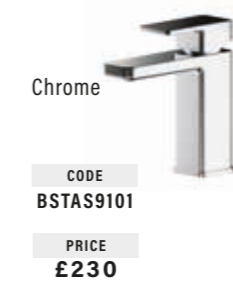

PIAZZA

MONO BASIN TAP

Height: 160mm
Projection: 155mm
Reach Centres: 110mm
Min pressure 0.2 bar