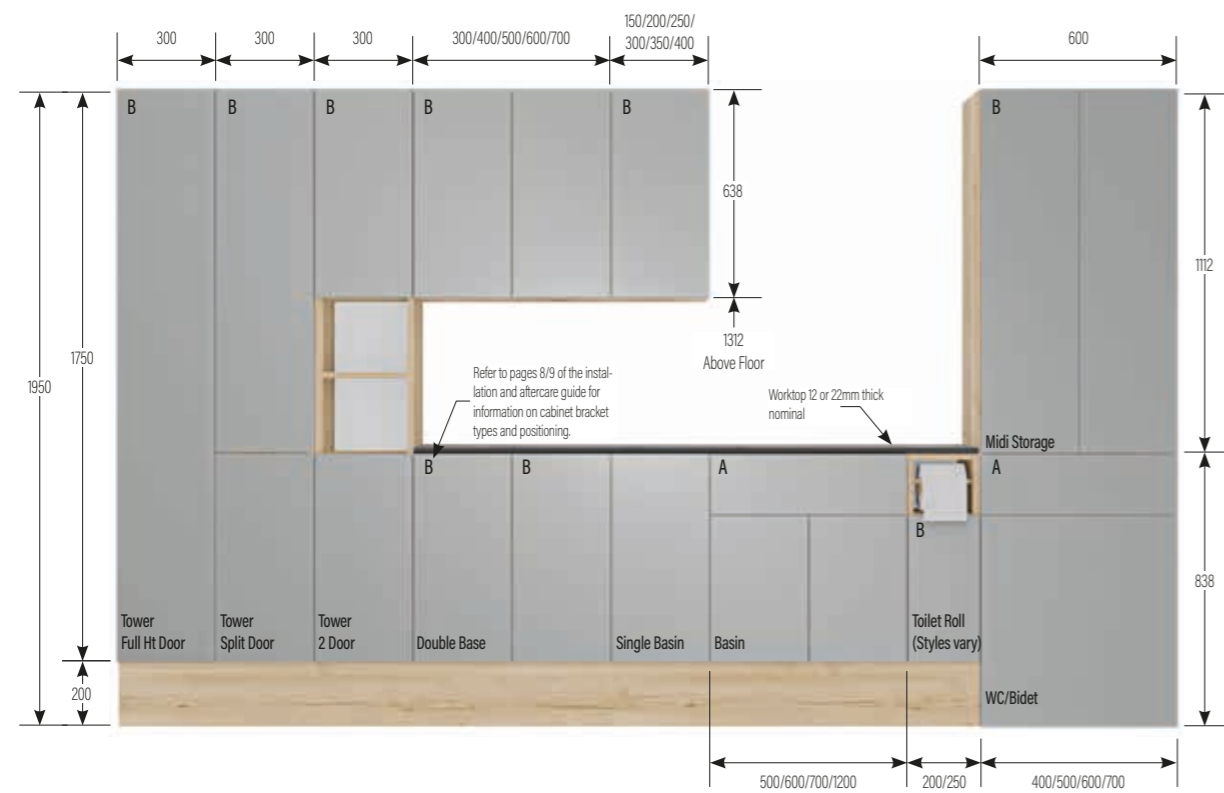

SPACE UNIT SIZE OPTIONS

Space cabinets available in both Slimline and Standard depths.

Slimline cabinet 200mm deep (excluding fascia).

Standard cabinet 320mm deep (excluding fascia).

Please Note:
Letters 'A' 'B' & 'C' indicated in cabinets are for positioning of wall hanging brackets. Please use diagrams on page 9 of your Installation & After Care Guide for dimensions showing fixing positions.