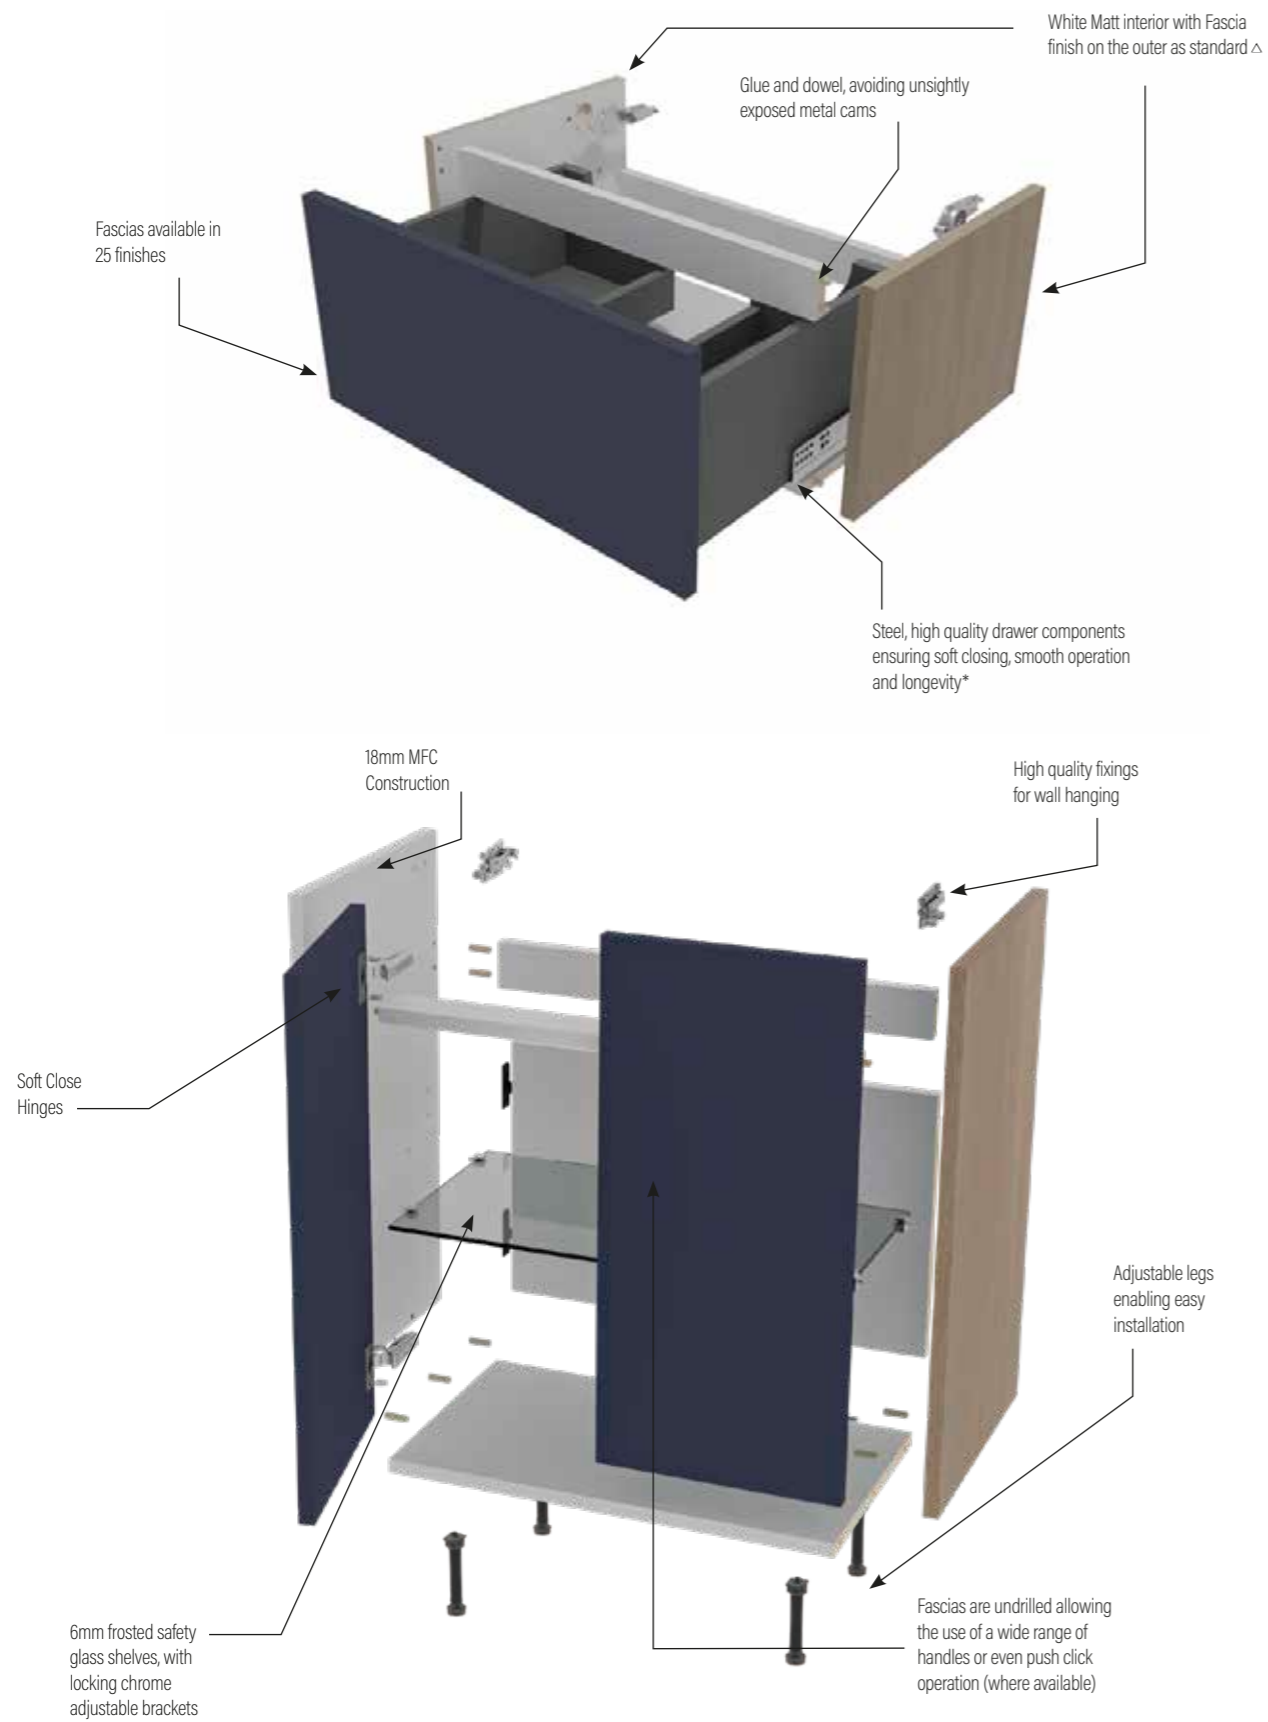

OUR CABINETS