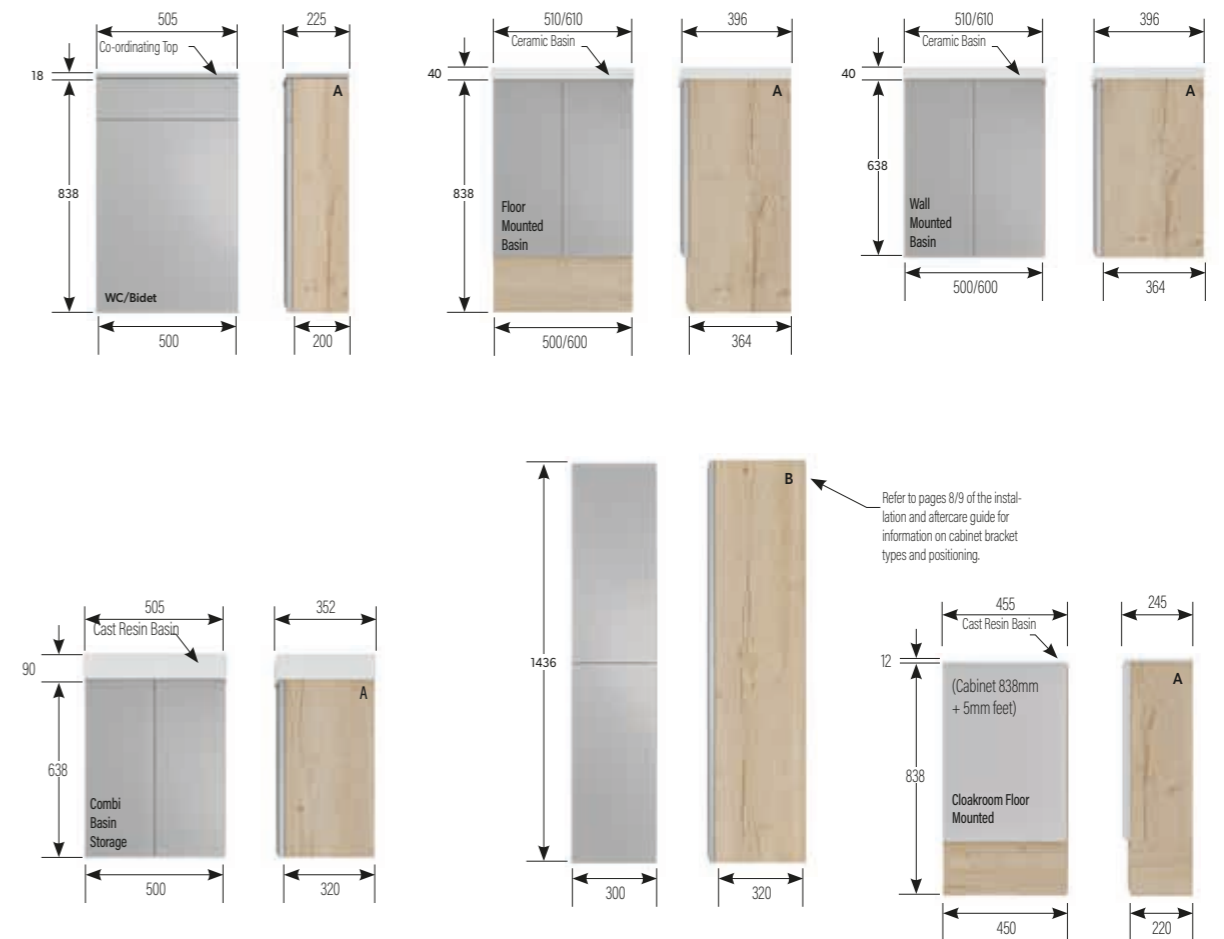

SPACE UNIT HEIGHT CONFIGURATIONS

Space cabinets available in sizes specified below.

Depths are excluding fascia

Style cabinets available in sizes as specified below.

Depths are excluding fascia

Please Note:
Letters 'A' 'B' & 'C' indicated in cabinets are for positioning of wall hanging brackets. Please use diagrams on page 9 of your Installation & After Care Guide for dimensions showing fixing positions.