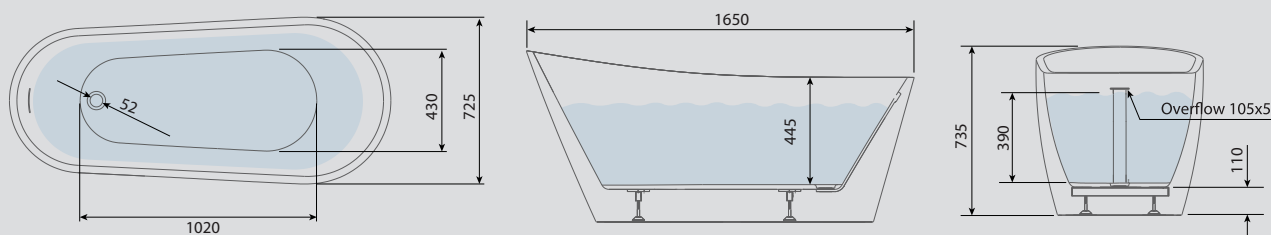

Features:

- Integrated Overflow Channel
- Adjustable Height Levelling Feet
- Single Ended

Compatible Tap Types:

- Freestanding Bath Shower Mixer
- Freestanding Bath Filler
- Wall Mounted Bath Filler

Paradigm Single Slipper Bathtub

Acrylic

1650 x 725 x 735mm

BAC107

£1,550.00

Paired here with the Storm Nova freestanding bath shower mixer see page 55 for further details.

Technical Information

To complete the look of your bathtub you will need to choose a click waste