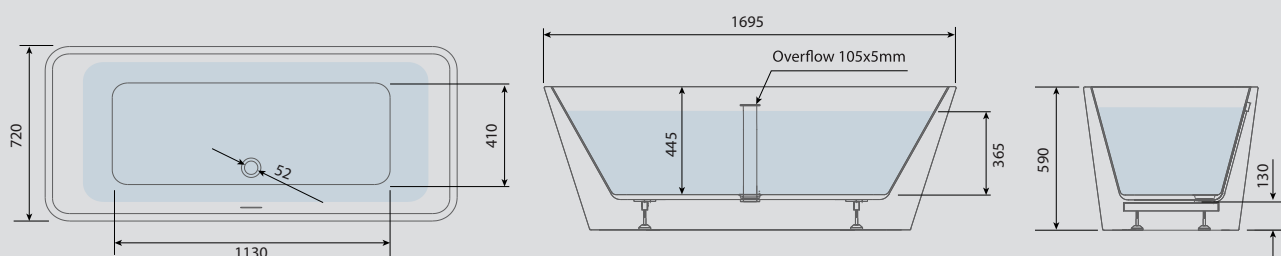

Technical Information