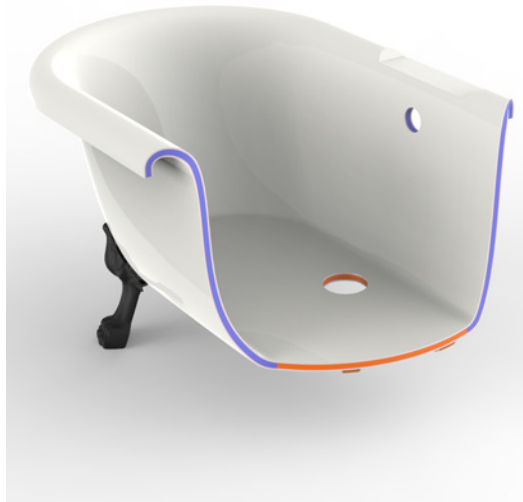

A Closer Look

All Roper Rhodes baths are built with a dual skinned acrylic body and reinforced with multiple layers of resin fibre to provide superior strength and heat retention.

Our acrylic tubs offer several additional benefits. The double layer of acrylic and the middle reinforcement layer provide better insulation, ensuring water stays warm for longer. More robust and long-lasting, dual layered baths are resistant to flexing and deforming under pressure. A smoother, glossier finish allows for ease of cleaning, while a deeper pigment and improved colour consistency prevent discolouration over time.