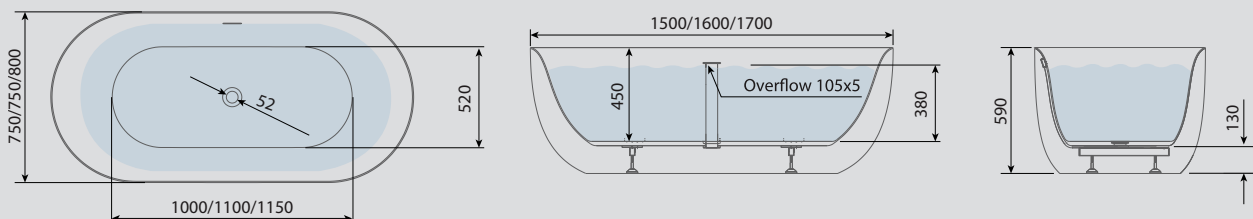

Technical Information