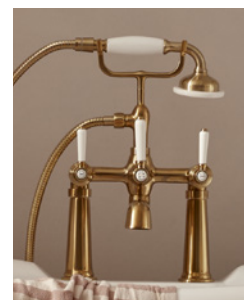

Compatible Tap Types:

- Deck Mounted Bath Filler

Technical Information

All bathtubs are supplied with undrilled tap decks

All Roper Rhodes bathtubs are supplied in a white gloss outer surface. If you wish to paint your bath, please use suitable acrylic primers and paint. If in doubt, seek advice from the paint manufacturer.

To complete the look of your bathtub you will need to choose the following accessories

Choose Your Bath Feet p48

Choose Your Overflow & Waste Kit p49

Choose Your Trap & Waste Pipe p50

Choose Your Tap Shrouds or Standpipes p51