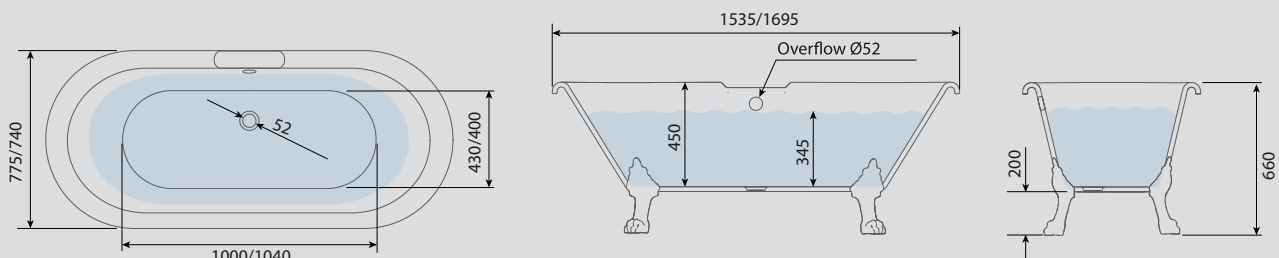

Technical Information

All bathtubs are supplied with undrilled tap decks

All Roper Rhodes bathtubs are supplied in a white gloss outer surface. If you wish to paint your bath, please use suitable acrylic primers and paint. If in doubt, seek advice from the paint manufacturer.

To complete the look of your bathtub you will need to choose the following accessories