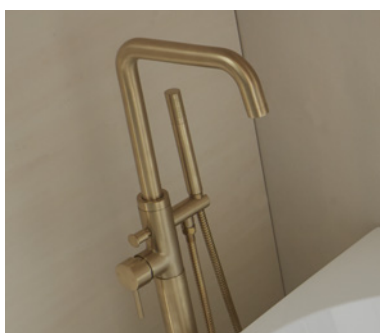

Technical Information

To complete the look of your bathtub you will need to choose a click waste

Bathtub Click Waste

Available in four finishes

Gloss White	BAA118	£45.00
Chrome	BAA106	£45.00
Black	BAA105	£65.00
Brushed Brass	BAA107	£90.00

Features:

- Integrated Overflow Channel
- Back To Wall Fitted Style
- Adjustable Height Levelling Feet
- Double Ended

Compatible Tap Types:

- Freestanding Bath Shower Mixer
- Deck Mounted Bath Filler
- Wall Mounted Bath Filler