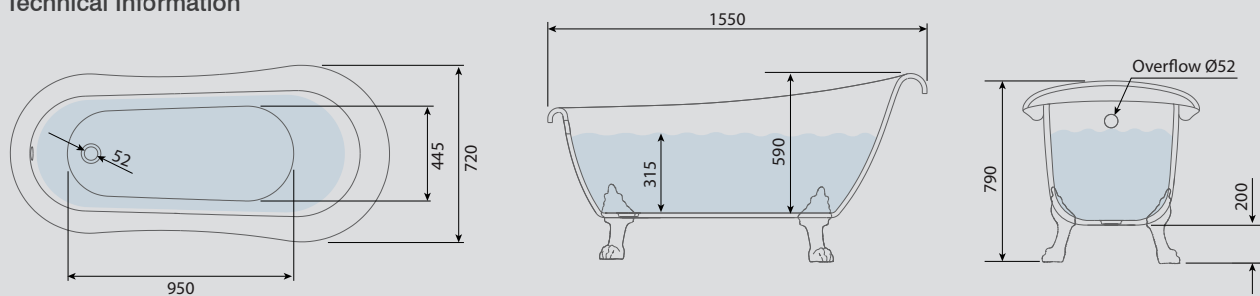

Widcombe Single Ended Slipper Bathtub
Acrylic

1550 x 720 x 790mm

BAT103

£875.00

PPaired here with the Keswick bath shower mixer & stand pipes see page 57 for further details.

Technical Information

All Roper Rhodes bathtubs are supplied in a white gloss outer surface. If you wish to paint your bath, please use suitable acrylic primers and paint. If in doubt, seek advice from the paint manufacturer.