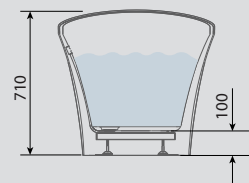

Technical Information