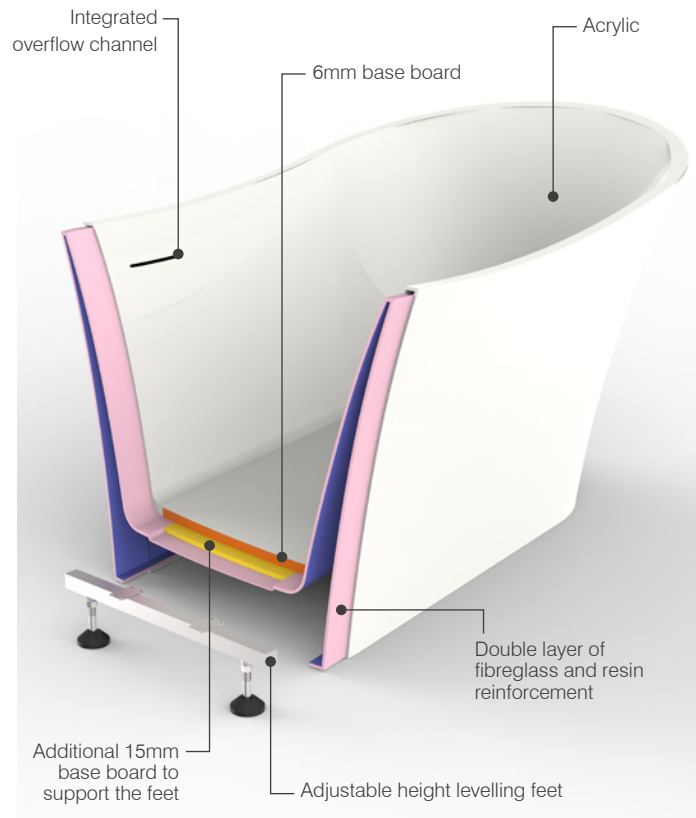

Roper Rhodes Bathtubs

CONTEMPORARY

Roper Rhodes Bathtubs

TRADITIONAL

Behind The Design

BATHTUB MATERIALS

At Roper Rhodes, all of our products are precisely designed and expertly manufactured, using only the highest quality materials. Individually constructed, each bath is evaluated for material quality, structure and shape, consistency of finish and insulating properties. The integrity of our manufacturing process extends to our components and accessories, ensuring every aspect of your bath meets the highest possible standards.

'Our luxurious acrylic bath tubs have a beautifully smooth surface finish with excellent colour consistency'

A Closer Look

All Roper Rhodes baths are built with a dual skinned acrylic body and reinforced with multiple layers of resin fibre to provide superior strength and heat retention.