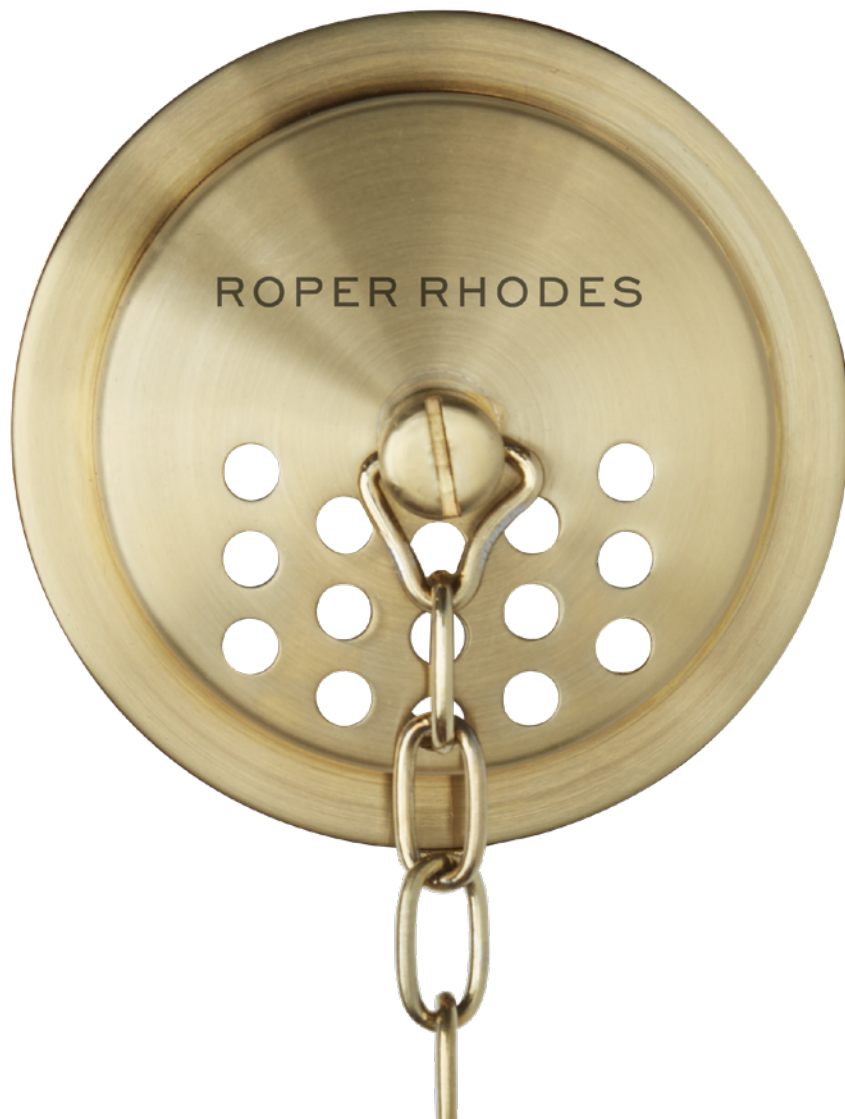

Complete The Look

BATH ACCESSORIES

Elevate your bath with beautifully crafted accessories and components in the highest quality materials. We offer a choice of bath feet pairings, waste options, pipe shrouds and standpipes in multiple finishes to complete your bathtub design.