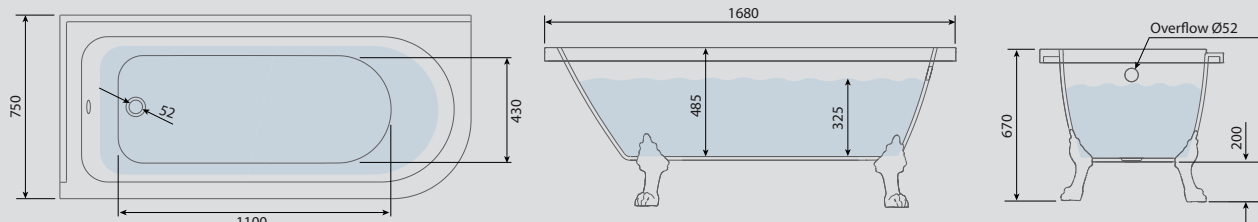

Technical Information

All bathtubs are supplied with undrilled tap decks
Left orientation shown - BAT105

All Roper Rhodes bathtubs are supplied in a white gloss outer surface. If you wish to paint your bath, please use suitable acrylic primers and paint. If in doubt, seek advice from the paint manufacturer.

To complete the look of your bathtub you will need to choose the following accessories