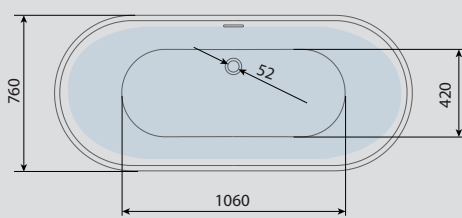

Technical Information