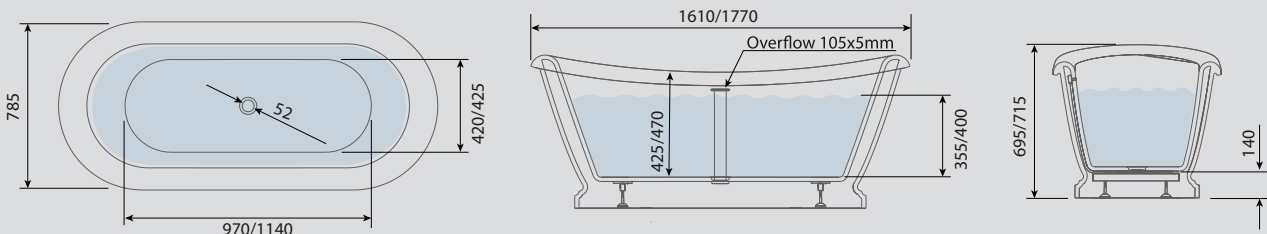

Technical Information

All Roper Rhodes bathtubs are supplied in a white gloss outer surface. If you wish to paint your bath, please use suitable acrylic primers and paint. If in doubt, seek advice from the paint manufacturer.

To complete the look of your bathtub you will need to choose a click waste