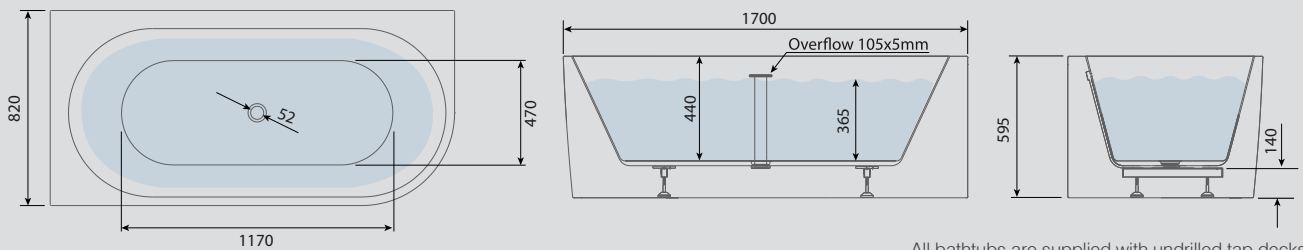

- Freestanding Bath Shower Mixer
- Deck Mounted Bath Filler
- Wall Mounted Bath Filler

Note Corner Shower Bathtub

Acrylic

1700 x 820 x 595mm - Left	BAF101	£1,595.00
1700 x 820 x 595mm - Right	BAF102	£1,595.00

Paired here with a Unity shower system and Storm Nova taps see page 55 for further details.

Technical Information

All bathtubs are supplied with undrilled tap decks
Left orientation shown - BAF101

To complete the look of your bathtub you will need to choose a click waste