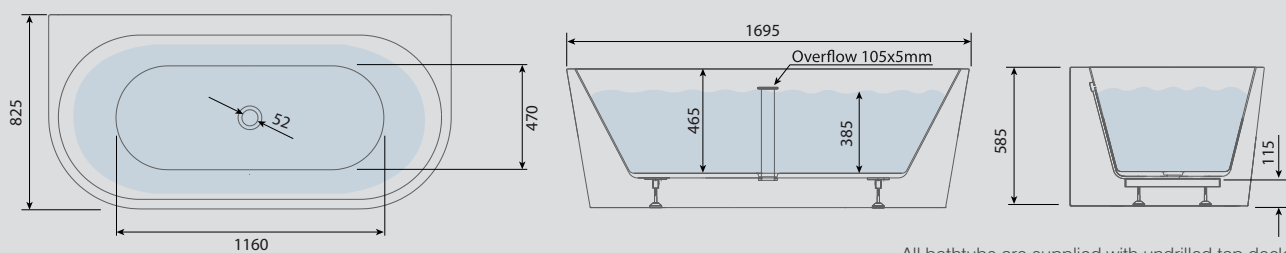

Features:

- Integrated Overflow Channel
- Back To Wall Fitted Style
- Adjustable Height Levelling Feet
- Double Ended

Compatible Tap Types:

- Freestanding Bath Shower Mixer
- Deck Mounted Bath Filler
- Wall Mounted Bath Filler

Note Back To Wall Bathtub

Acrylic

1700 x 820 x 585mm

BAF103

£1,595.00

Paired here with the Storm Nova freestanding bath shower mixer see page 55 for further details.

Technical Information

All bathtubs are supplied with undrilled tap decks