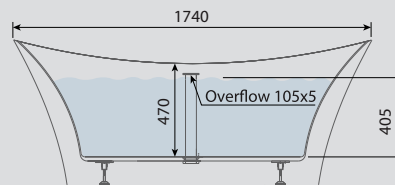

Technical Information