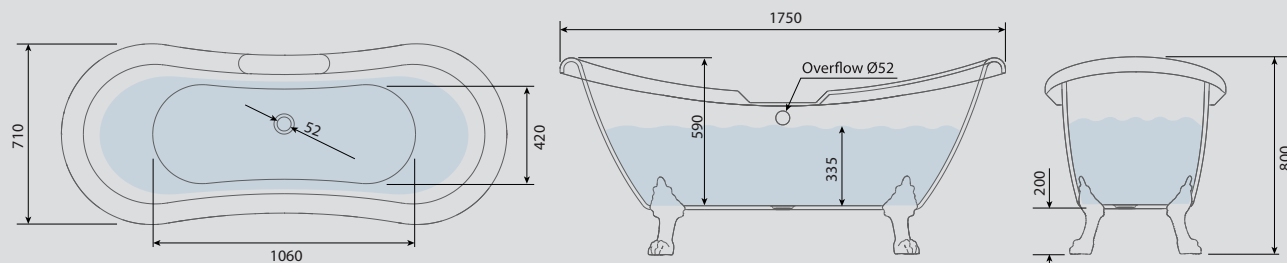

Widcombe Double Ended Slipper Bathtub

Acrylic

1750 x 710 x 800mm

BAT104

£875.00

Paired here with the Keswick bath shower mixer & shrouds see page 57 for further details.

Technical Information

All bathtubs are supplied with undrilled tap decks