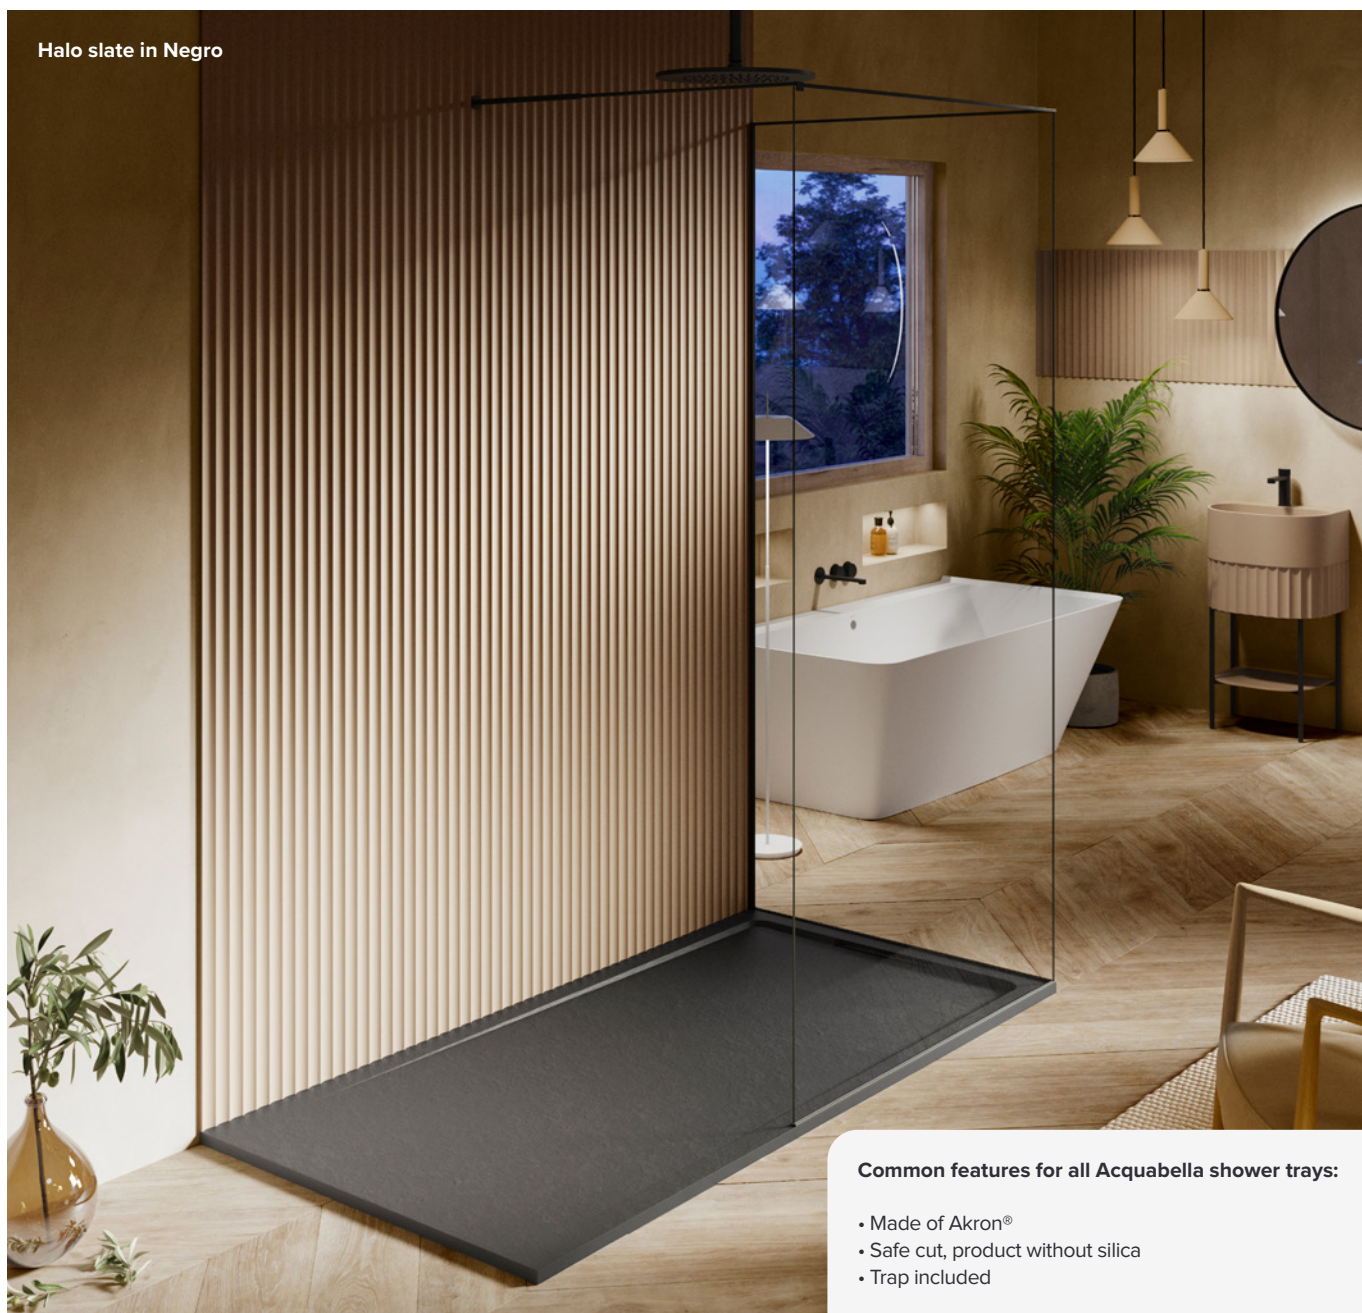

Alma slate in Bianco

Halo slate in Negro

Common features for all Acquabella shower trays:

- Made of Akron®
- Safe cut, product without silica
- Trap included