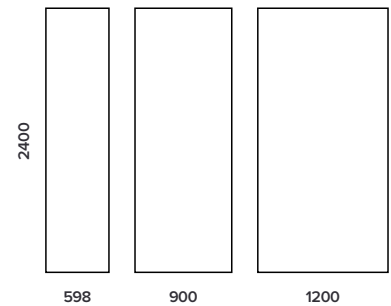

MULTIPANEL
The UK's leading bathroom wall panels

Arctic Stone

CONTEMPORARY

The Contemporary Collection

Transform your bathroom into an oasis of tranquility with the Contemporary Collection. From textured stone to creamy marble with delicate veins, the neutral colours and textures in this collection are designed to evoke a sense of peace.

Panels are available in a range of widths for ease of installation;

1. 2400 × 598mm (Hydrolock® and straight edge)
   - 2400 × 900mm (Hydrolock® and straight edge)
   - 2400 × 1200mm (Hydrolock® and straight edge)
2. All panels are 11mm thick.

Please note the Hydrolock® joint reduces the finished face by 18mm i.e. 2400mm × 1200mm becomes 2400 × 1182mm.