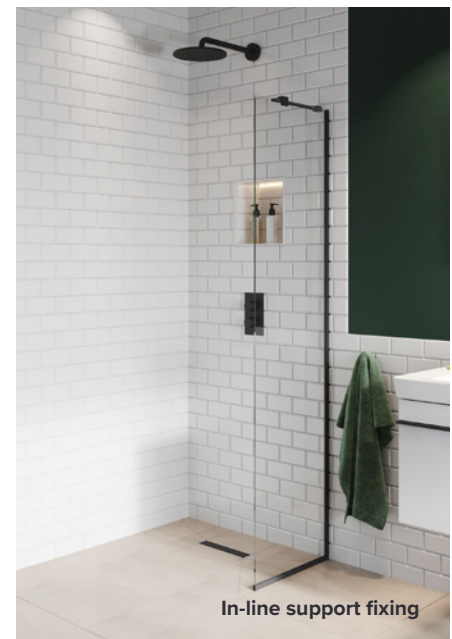

How to order your wetroom glass:

Step 1

Choose your glass size and thickness

Our toughened safety glass wetroom panels come in 12 different widths and both 8mm and 10mm thicknesses. They also have special Easi-Clean coating on one side.