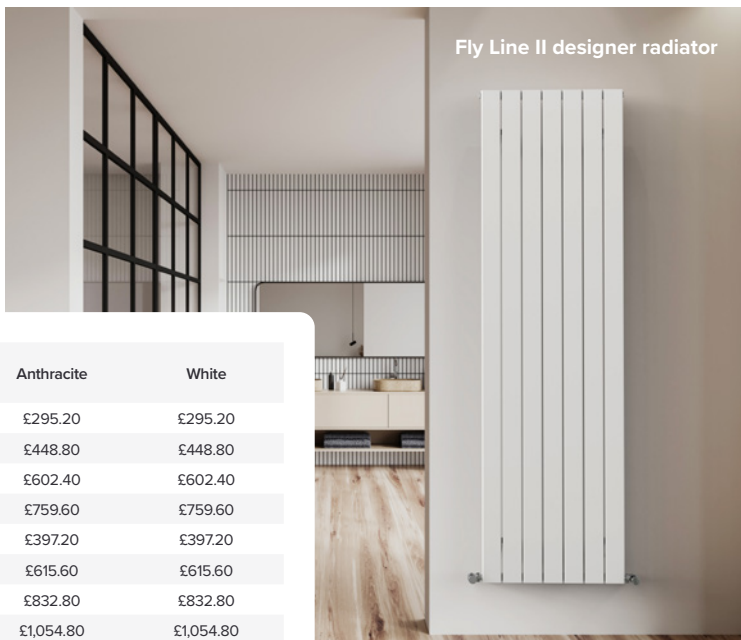

Fly Line II designer radiator

Fly Line II designer radiator

DR001SP

Vertical, wall mounted

Manufactured from high quality aluminium, Fly Line II offers a supreme heat output and sleek good looks. Available in White or Anthracite as single or double panelled in a variety of sizes.

Fly Line II designer radiator

Dimensions (mm)			Output at 50°C Watts / BTU's		Anthracite	White
Height	Width	Depth	Anthracite	White		
1800	218	66	642 / 2190	642 / 2190	£295.20	£295.20
1800	366	66	1070 / 3651	1070 / 3651	£448.80	£448.80
1800	514	66	1499 / 5113	1499 / 5113	£602.40	£602.40
1800	662	66	1927 / 6574	1927 / 6574	£759.60	£759.60
1800	218	66	1109 / 3783	1109 / 3783	£397.20	£397.20
1800	365	66	1849 / 6308	1849 / 6308	£615.60	£615.60
1800	514	66	2589 / 8833	2589 / 8833	£832.80	£832.80
1800	662	66	3329 / 11358	3329 / 11358	£1,054.80	£1,054.80