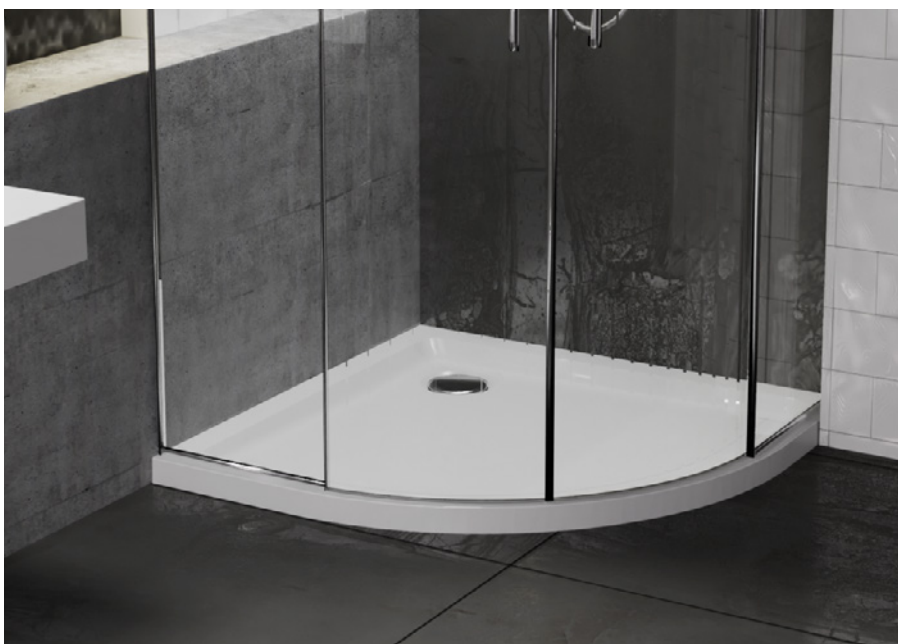

Shower trays and enclosures