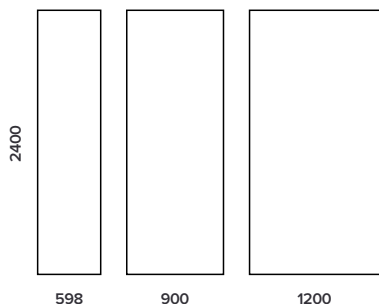

The Classic Collection

Earth, stone and Gloss panels feature in this timeless collection. With a range of Gloss or textured finishes including natural stone, precious stone and marble, The Classic Collection contains a range of designs to suit any bathroom.

Panels are available in a range of widths for ease of installation;

2400 × 598mm (Hydrolock® and straight edge)
2400 × 900mm (Hydrolock® and straight edge)
2400 × 1200mm (Hydrolock® and straight edge)
All panels are 11mm thick.

Please note the Hydrolock® joint reduces the finished face by 18mm i.e. 2400mm × 1200mm becomes 2400 × 1182mm.