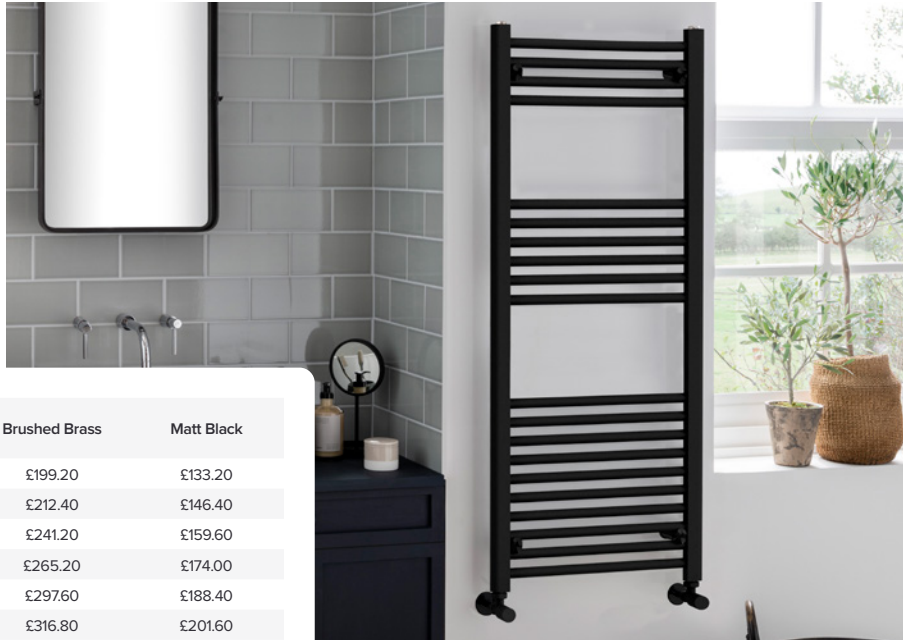

VOGUE UK

TOWEL WARMERS & RADIATORS

IPG towel rail

22mm wall mounted

IPGT

Our IPG rail has adjustable brackets through the crossbars, which offers freedom and ease of installation. The amount of rails are ideal for optimum efficiency. This contemporary rail is a modern example of proficient design. Chrome available in varied other sizing.