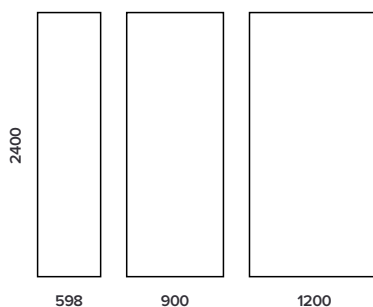

The Linda Barker Collection	W2400 × H598mm	W2400 × H900mm	W2400 × H1200mm
Hydrolock®	£195.48	£368.21	£368.21
Unlipped	£172.80	£345.43	£345.43

Wall and floor coverings