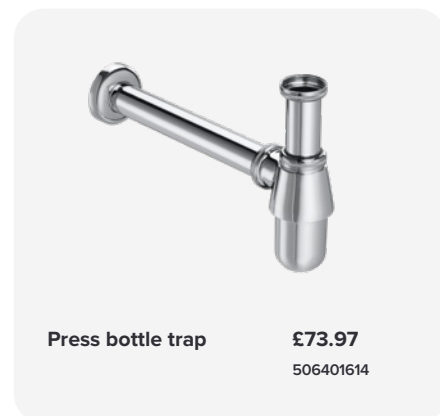

Press bottle trap **£73.97**
506401614