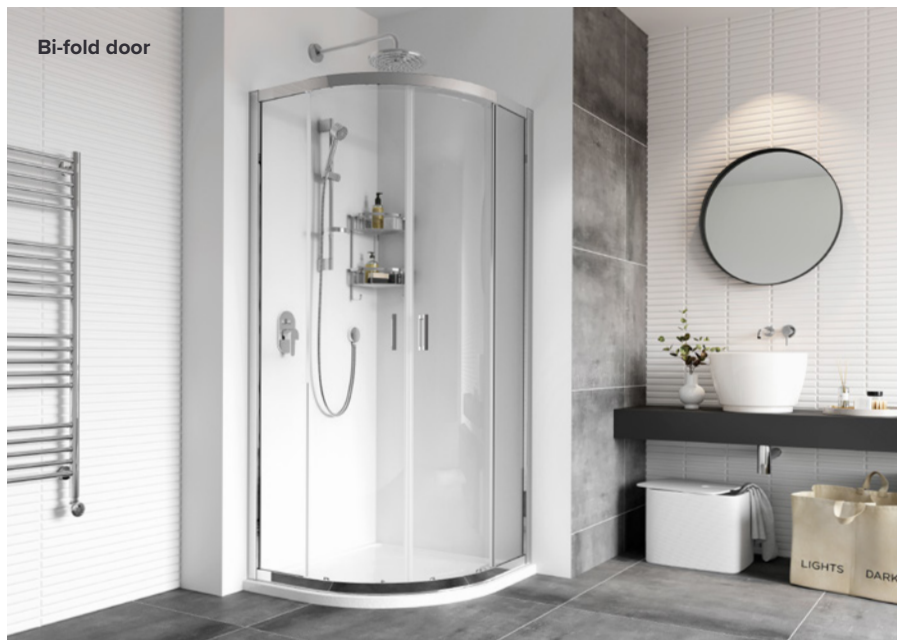

Bi-fold door

8mm framed collection

Bi-fold door

Sizes from 760mm to 1200mm **Prices from £515.84**

Two door quadrant

Sizes from 800mm to 1200mm **Prices from £600.23**

Sliding door

Sizes from 1000mm to 1700mm **Prices from £531.44**

Pivot door

Sizes from 760mm to 1000mm **Prices from £473.57**

6mm framed collection

One door quadrant

Sizes from 900mm to 1000mm **Prices from £517.90**

Offset corner entry

Sizes from 700mm to 1000mm **Prices from £573.67**