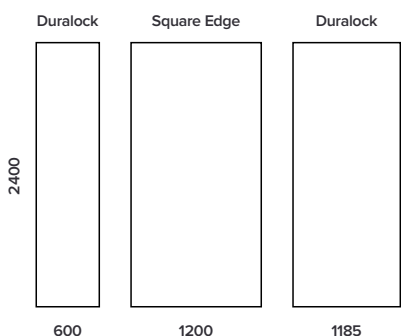

DuraPanel®

The clever alternative to tiles

The DuraPanel range is a clever alternative to tiles. They look great, are quick and easy to install and once fitted you don't ever have to worry about grouting or removing dirt, that's it done.

H2400 × W600 × D11mm
Duralock

H2400 × W1200 × D11mm
Square Edge

H2400 × W1185 × D11mm
Duralock

Natural Collection	–	£326.04	£335.64
Tile Collection	£200.40	–	–

Wall and floor coverings