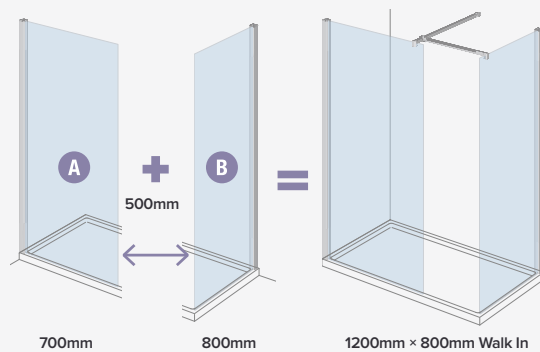

Shower trays and enclosures

MERLYN™

Wetroom Collection

8mm wetroom panels

The 8mm wetrooms are stylish yet functional by design – the simplicity of a glass panel creating an elegant walk-in shower in your bathroom.

Available in:

- Standard Chrome
- Matt Black
- Brushed Brass
- Brushed Bronze

How it works: To make up a walk-in wetroom to fit on a 1200mm x 800mm tray or area floor space. You pick panel A (700mm) and panel B (800mm), this also includes the recommended 500mm minimum opening for the Walk In.