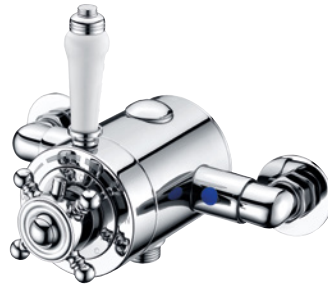

Shower pack

Chrome	£631.00 HOURGLASS SHWR PK3
Brushed Brass	£780.00 HOURGLASS BB SHWR PK

Taps and showers

Aston traditional exposed thermostatic shower valve

Chrome **£299.00**
TSV101

Aston traditional concealed thermostatic shower valve