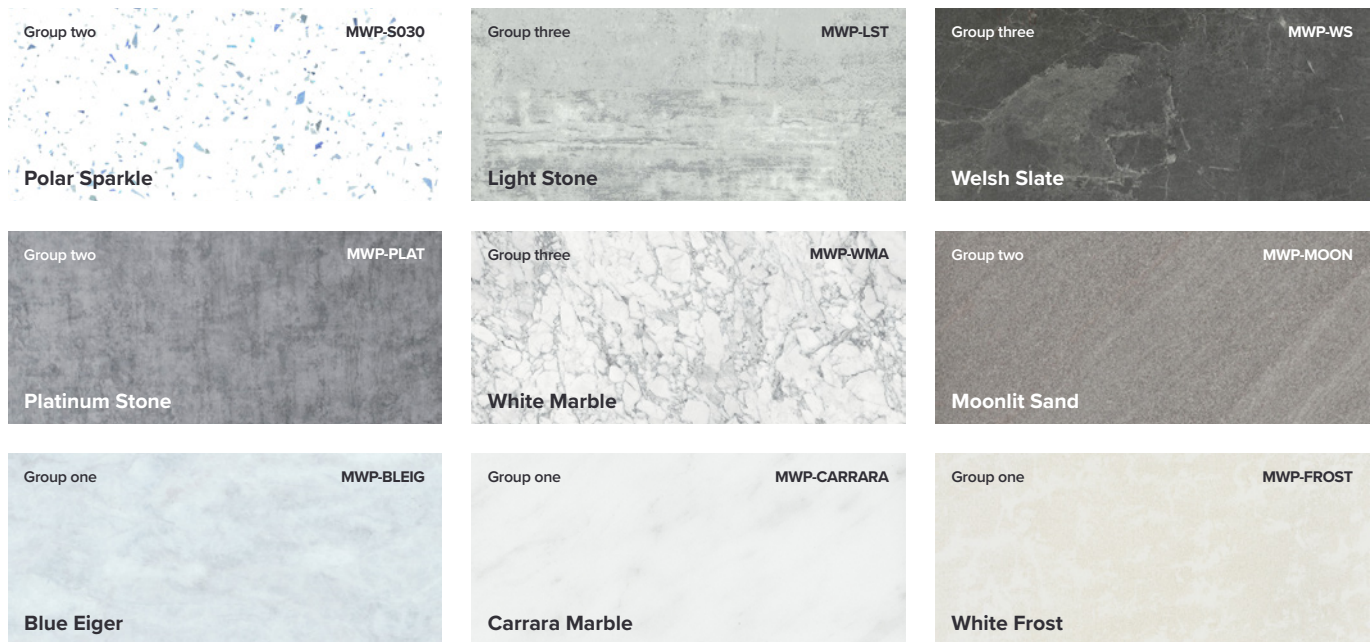

Goldstone

Athena Marble

Fumo

Scafell Slate

Marmo Linea

Milano Marble

Himalayan Marble

Quartzo Bianco

Ravello

Elite panels

L2420 × W600 × D11mm

L2420 × W1200 × D11mm

	L2420 × W600 × D11mm		L2420 × W1200 × D11mm	
	Group two	Group three	Group two	Group three
Tongue and groove	£201.76	£225.17	£403.54	£439.60
Postformed edge	-	-	£403.54	£439.60

Please ask The IPG member store for details and availability of the full range of products from each brand

Timeless range

Our Timeless range is crafted using ethically sourced, PEFC certified Plywood. These panels create a watertight system which doesn't break the bank. There are 30 stunning designs to choose from in the Timeless range, each with a realistic texture selected to complement the design.

Platinum Stone

Wall and floor coverings

Timeless panels	L2420 × W585 × D11mm			L2420 × W900 × D11mm			L2420 × W1200 × D11mm		
	Group one	Group two	Group three	Group one	Group two	Group three	Group one	Group two	Group three
Tongue and groove	£135.68	£147.32	£165.05	£251.22	£274.49	£310.00	£251.22	£274.49	£310.00
Square edge	-	-	-	£231.11	£254.38	£289.88	£231.11	£254.38	£289.88