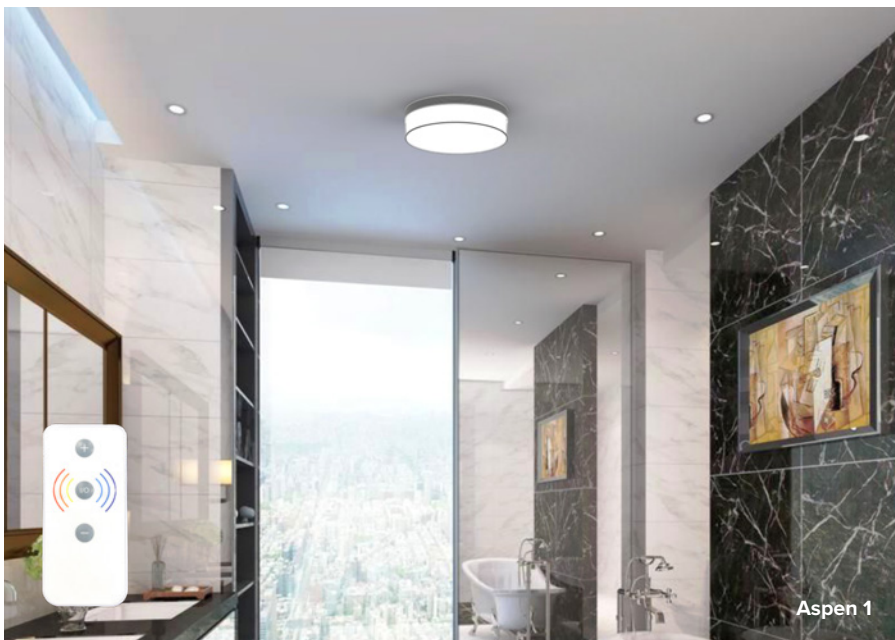

Aspen 1

£82.20
SY9012

Tunable IP44 LED ceiling light with Bluetooth speaker

- Tunable from Warm, Natural or Cool White
- Edge lit feature
- 5 year guarantee
- 250mm diameter
- Includes remote