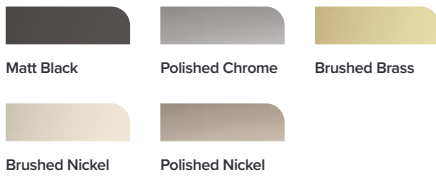

ROMAN®

REFINED SHOWERING

Liberty collection

The Liberty collection is freed from the shackles of traditional bathroom design, with its ultra-modern and minimalist focus.

- 8 or 10mm glass thickness
- 2000mm glass height
- Truelife lifetime guarantee
- Ultracare glass protection

Hinged door with hinged in-line

Sizes from: W1000mm to 1200mm   **Prices from £1,587.16**