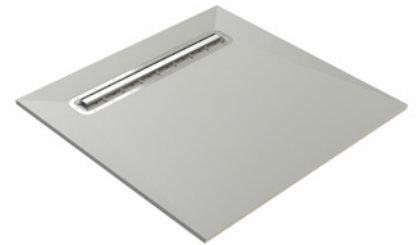

Aqua-Dec EasyFit wetroom floor former

Superior strength | 360° rotational drainage location | Trimmable | 22mm thick

Available in a wide range of sizes and drainage options **Prices from £624.37**

WaterGuard wetroom tanking

1mm thick | Flexible waterproofing membrane designed for floors and walls | 10mm decoupling | No curing time

Available in a range of sizes and packs **Prices from £394.14**

Aqua-Dec Linear wetroom floor formers

Range of Linear wetroom floor formers with 1, 2, 3 and 4 gradients to direct water to the drainage point

Available in a range of sizes and drainage options **Prices from £940.62**