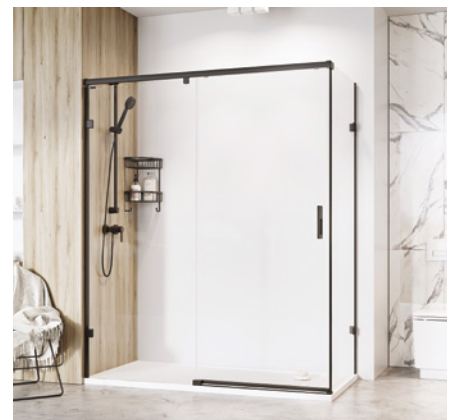

Sliding door with clear glass for corner fitting

Sizes from: W1200mm × D800mm to W1700mm × D900mm   **Prices from £2,119.89**

Please ask The IPG member store for details and availability of the full range of products from each brand