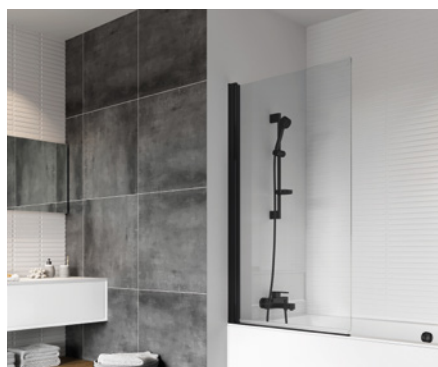

Bi-fold door

Sizes from 760mm to 1200mm **Prices from £515.84**

Two door quadrant

Sizes from 800mm to 1200mm **Prices from £600.23**

Sliding door

Sizes from 1000mm to 1700mm **Prices from £531.44**

Pivot door

Level access sliding door

Sizes from 1000mm to 1700mm **Prices from £522.29**

One door quadrant

Bath screen collection

Standard pivoting bath screen

- Frameless with square glass
- Unique sealing system for added water integrity
- Reversible for left or right hand fixing
- Suitable for use with power showers