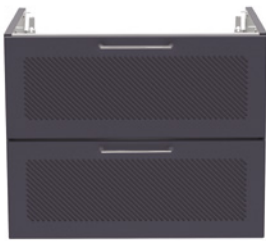

Vanity next generation

Five contemporary fascia designs available in 10 finishes. Featured below is Everest, a sleek fluted fascia, including handles and optional legs. Stunning on-trend designs in wall mounted or floor standing configurations, perfectly paired with a variety of ceramic basin options. Explore our extensive range of sizes to find the perfect fit for your space.

Bathroom furniture

Everest double drawer unit

W600 × H480 × D458mm

£597.80
6DDWSBU
+ Colour