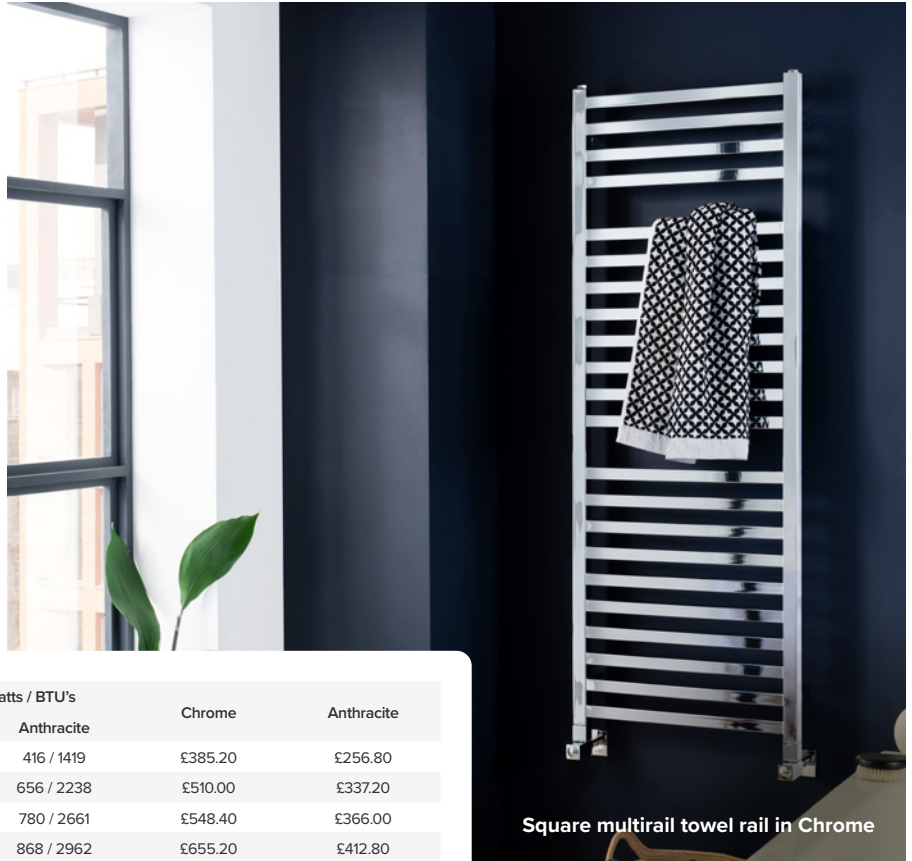

Please ask The IPG member store for details and availability of the full range of products from each brand

Square multirail towel rail

This sleek and stylish towel rail is the perfect addition to any modern bathroom. Boasting 25mm square horizontal tubes, providing ample space for hanging and drying towels.