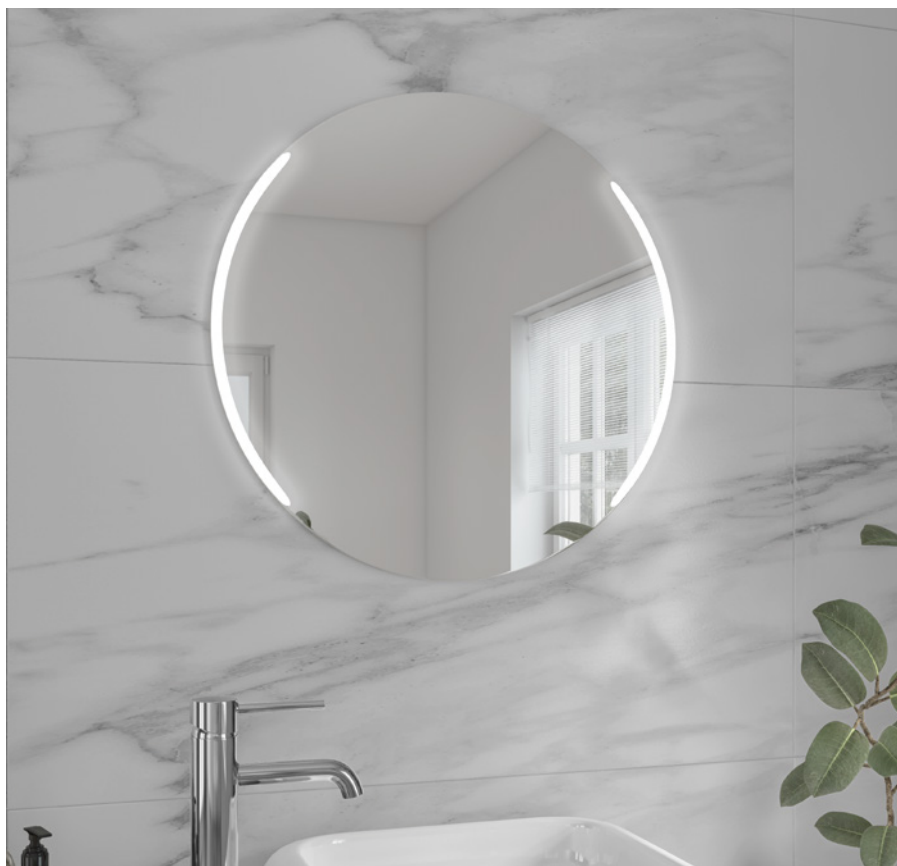

Jinan LED mirror

Introducing the Jinan mirror – a stylish and functional mirror for your bathroom. With LED strip lights, infra red switch, and demister, it offers everything you need for a convenient and clear reflection. Plus, its IP44 rating ensures durability and safety in wet environments.

W600 × H600 × D85mm

£270.00
INDI-JIN-2N