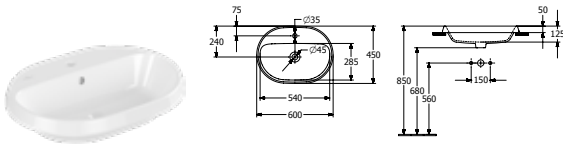

BUILT-IN WASHBASIN

Article number	Description	01	pcs/ pal.	kg/ pc.
5A66 60 01	600 x 450 mm suitable for 3-hole fittings, central tap hole punched out	343,-	0	11