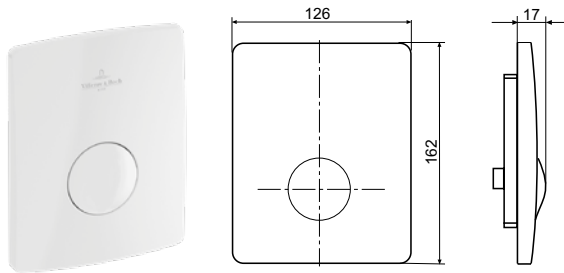

URINAL FLUSH PLATE

100SU -