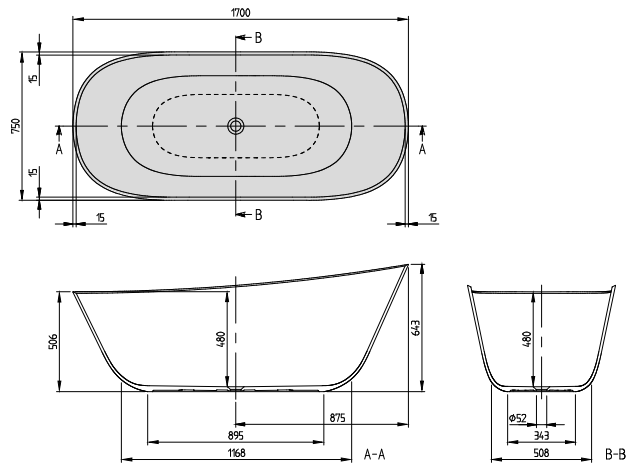

NEW

Article number	Description	Size l x w	Bottom l x w	Depth	Litres incl. 1 pers	Weight (kg)	01	pcs/pal.
UBQ170ANH7F200V-01	Theano, freestanding	1700 x 750	1168 x 508	480	202	62	3.499,-	1