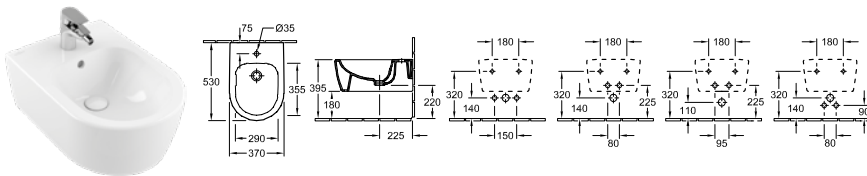

WALL MOUNTED BIDET

Article number	Description	01		pcs/ pal.	kg/ pc.
5405 00 01	370 x 530 mm		485,-	-	12 18,9

wall-mounted, with fastening set for concealed fastening

For a wall mounted bidet installation frames please see the ViConnect Collection