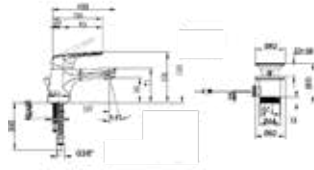

O.NOVO START

Single-lever basin mixer

- With draw bar outlet fitting
- Material: Brass
- Deck-mounted
- Connection Type 3/8"
- Max flow rate at 3 bar 4,3 l/min
- Spout length 107 mm
- Spout height 50 mm

Article number	Description	Price
TVW10514111061	Chrome	96,-