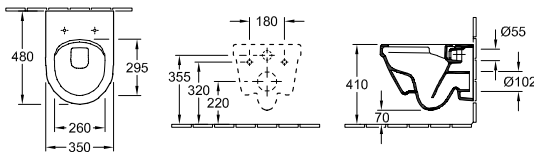

WALL MOUNTED WC COMBI-PACK - COMPACT SIZE 48cm x 35cm, RIMLESS, OPEN FIXINGS

DirectFlush

INCLUDING QUICK RELEASE SOFT CLOSE TOILET SEAT

Article number	Description		01		pcs/ pal.	kg/ pc.
4687 HR 01	individual packaging materials, wall-mounted, horizontal outlet composed of: Washdown WC DirectFlush 4687 R0 XX, WC-seat and cover with QuickRelease and SoftClosing hinges 9M66 S2 01		476,-	-	12	21