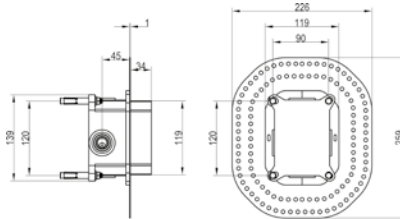

Vi-Box universal concealed installation unit for single-lever mixer

- Material: Plastic
- Wall-mounted
- Min / Max installation depth: 75 / 101 mm
- Flow volume at 3 bar in outlet no. 1: 21.5 l/min, in outlet no.2: 21.5 l/min

Article number	Description	Price
TVS00035100000		83,-