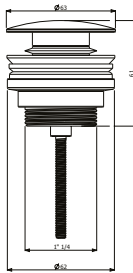

Article number	Description	Price
TVS00035100000		83,-

Push-Open waste

- Material: Brass

Article number	Description	Price
TVP000003020K5	Matt Black	87,-

Push-Open waste

- Material: Brass

Article number	Description	Price
TVP00000301061	Chrome	45,-