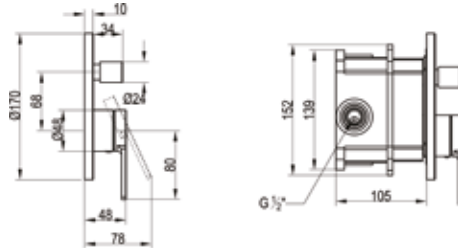

Concealed single-lever bath / shower mixer

- Material: Brass
- Wall-mounted
- Connection Type 1/2"
- With automatic diverter

Article number	Description	Price
TVS10335300061	Chrome	161,-

Required Miscellaneous

Article number	Description	Price
TVS00035100000	Vi-Box universal concealed installation unit for single-lever mixer, Chrome / see page 105	83,-