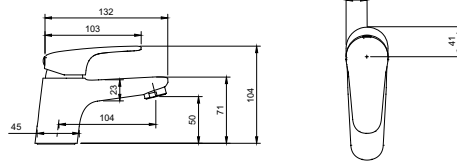

Single-lever basin mixer

- With push-open waste
- Material: Brass
- Deck-mounted
- Connection Type 3/8"
- Max flow rate at 3 bar 4,3 l/min
- Spout length 107 mm
- Spout height 50 mm

Article number	Description	Price
TVW10514111161	Chrome	87,-