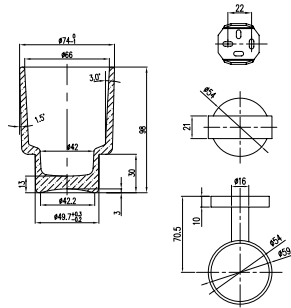

Tumbler holder

- Material: Zinc
- Wall-mounted
- Tumbler made of frosted glass

Article number	Description	Price
TVA15101800061	Chrome	52,-
TVA151018000K5	Matt Black	73,-