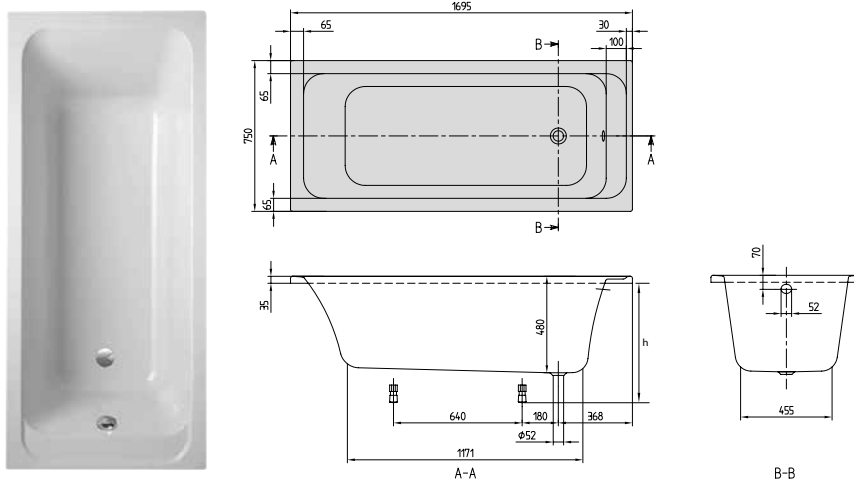

ARCHITECTURA Solo (Rectangle 1700 x 750) Acrylic

Article number	Description	Size l x w	Bottom l x w	Depth	Litres incl. 1 pers	Weight (kg)	01	pcs/pal.
UBA 170 ARA 2V-01	Architectura	1700 x 750	1200 x 460	480	210	23	479,-	10

Required with every bath:

U99740000	Bath feet, plastic, for baths with even bottom, adjustable from 130 to 180 mm	24,-