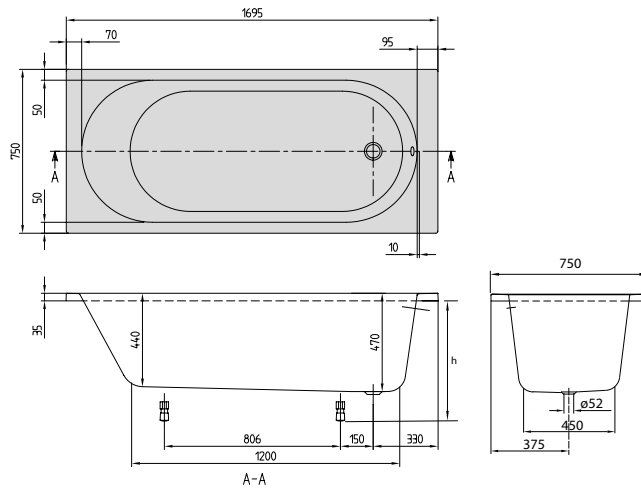

O.NOVO BATHS

O.NOVO Solo (RECTANGULAR 1700 x 750) ACRYLIC

Article number	Description	Size l x w	Bottom l x w	Depth	Litres incl. 1 pers	Weight (kg)	Price	pcs/pal.
UBA 170 CAS 2V-01	O.novo, Solo, White	1700 x 750	1200 x 430	470	170	22	428,-	20

Required with every bath:

U99740000	Bath feet, plastic, for baths with even bottom, adjustable from 130 to 180 mm	24,-