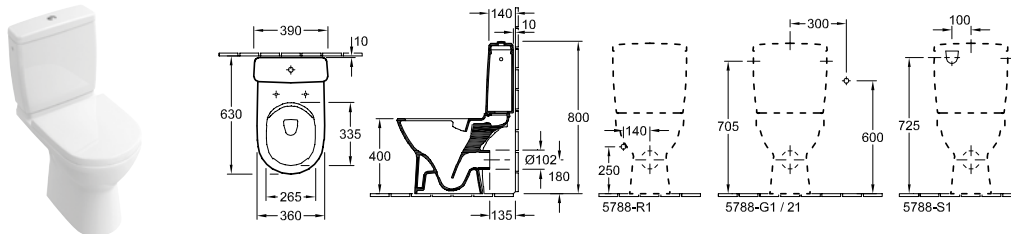

CLOSE-COUPLED WC, RIMLESS, OPEN BACK, RIMLESS COMPACT

DirectFlush

COMPACT

Article number	Description	01		pcs/ pal.	kg/ pc.
5689 R0 01	360 x 605 mm	276,-	-	8	21

floor-standing, horizontal outlet, with fastening set for concealed fastening, with water-saving AQUAREDUCT® system: flush volume 3 / 4,5 litres

5788 61 01	CISTERN water inlet from the sides, flushing mechanism with DualFlush water-saving button, chrome	208,-	-	16	12.14
5788 71 01	CISTERN bottom water inlet, flushing mechanism with DualFlush water-saving button, chrome	208,-	-	16	11.76
9M38 S1 01	TOILET SEAT AND COVER with QuickRelease and SoftClosing hinges, hinges in stainless steel	107,-	-	216	2.21