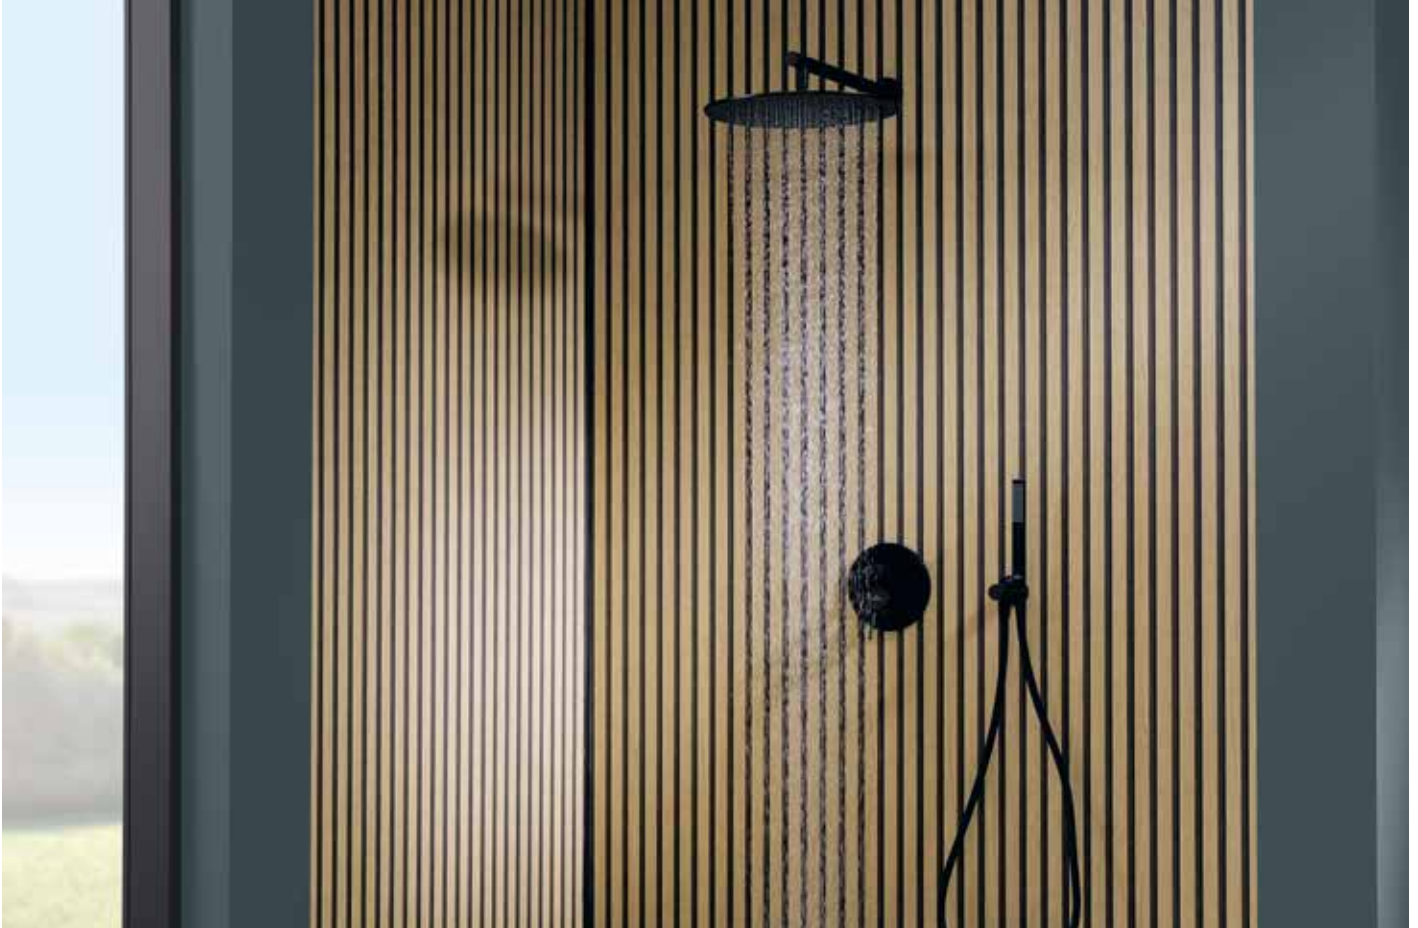

Bottle - Trap

- Material: Brass
- Wall-mounted
- Connection Type 1 1/4"
- Openable bottle siphon for easy cleaning

Article number	Description	Price
TVC00000400061	Chrome	95,-
TVC000004000K5	Matt Black	133,-

SHOWER PACKS

The Ideal combination

Universal Shower Packs have been specifically chosen to create that elegant on trend offer, putting together our most popular showering variations in numerous high-quality finishes. Making it simple to specify your showering requirements in one easy to order bundle pack.