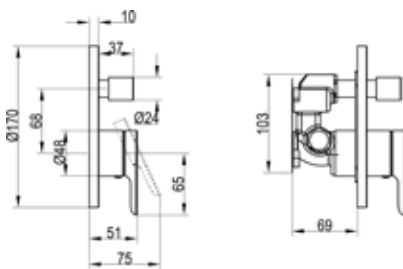

O.NOVO

Concealed single-lever bath / shower mixer

- Material: Brass
- Wall-mounted
- Max flow rate at 3 bar 18 l/min
- With automatic diverter

Article number	Description	Price
TVS10435300061	Chrome	157,-

Required Miscellaneous

Article number	Description	Price
TVS00035100000	Vi-Box universal concealed installation unit for single-lever mixer, Chrome / see page 105	83,-