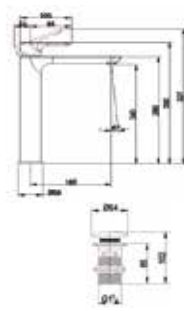

Tall single-lever basin mixer

- With push-open waste
- Material: Brass
- Deck-mounted
- Connection Type 3/8"
- Max flow rate at 3 bar 4,8 l/min
- Spout length 165 mm
- Spout height 240 mm

Article number	Description	Price
TVW10410511061	Chrome	213,-