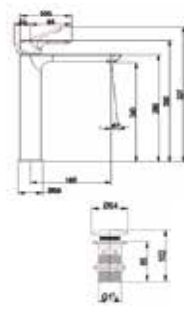

O.NOVO

Tall single-lever bidet mixer

- With draw bar outlet fitting
- Material: Brass
- Deck-mounted
- Connection Type 3/8"
- Max flow rate at 3 bar 4,8 l/min
- Spout length 121 mm
- Spout height 75 mm

Article number	Description	Price
TVB10420111061	Chrome	163,-