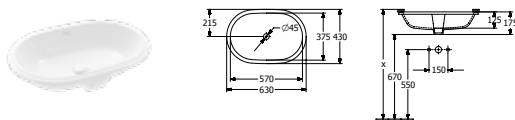

UNDERCOUNTER WASHBASIN

Article number	Description	01	pcs/ pal.	kg/ pc.
5A76 60 01	570 x 375 mm without tap hole area	330,-	0	9