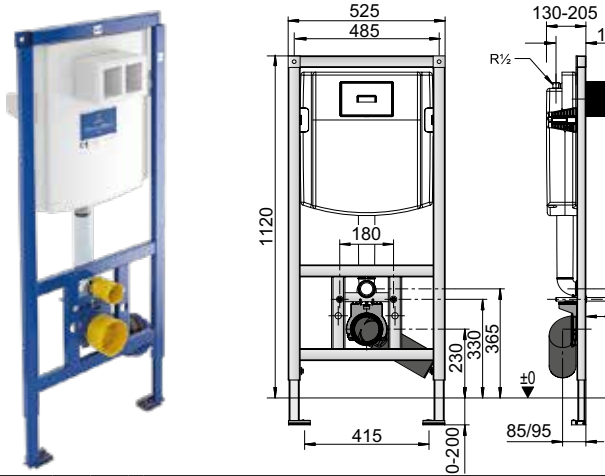

NEW

For wall mounted washbasin installation frames please see the ViConnect collection

VICONNECT - INSTALLATION SYSTEMS

VICONNECT - WALL MOUNTED WC FRAMES

WC-ELEMENT - Wall Mounted WC-Element, 112cm Height, Front Only Flush Plate