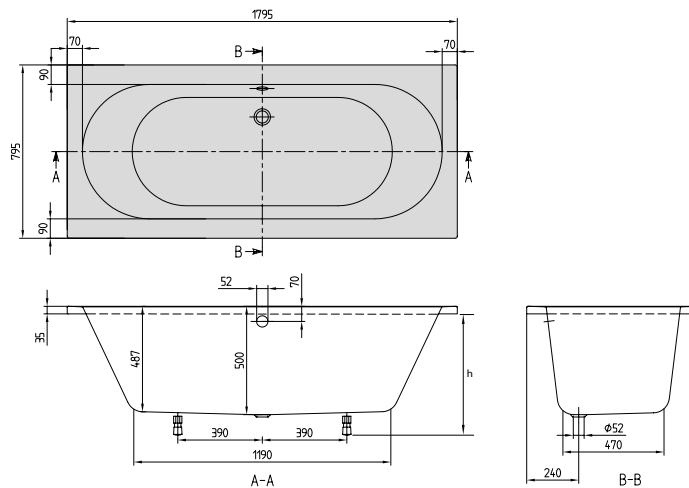

O.NOVO Duo (RECTANGULAR 1800 x 800) ACRYLIC

Article number	Description	Size l x w	Bottom l x w	Depth	Litres incl. 1 pers	Weight (kg)	Price	pcs/pal.
UBA 180 CAS 2V-01	O.novo, Duo, White	1800 x 800	1190 x 470	500	200	23,5	669,-	20

Required with every bath:

U99740000	Bath feet, plastic, for baths with even bottom, adjustable from 130 to 180 mm	24,-

Optional accessories for baths:

Article number	Description	Price
U90960461	Matching waste/overflow combination, Chrome	195,-
U90960361	Multiplex Trio outlet and overflow fitting with water inlet, Chrome	436,-
U90170061	Handgrips, 1 pair = 2 grips, Chrome	235,-

IMPORTANT NOTES:

1) Set of bath feet need to be ordered with every bath.
2) O.Novo baths are luxury deep baths and require extended waste/overflow combination.