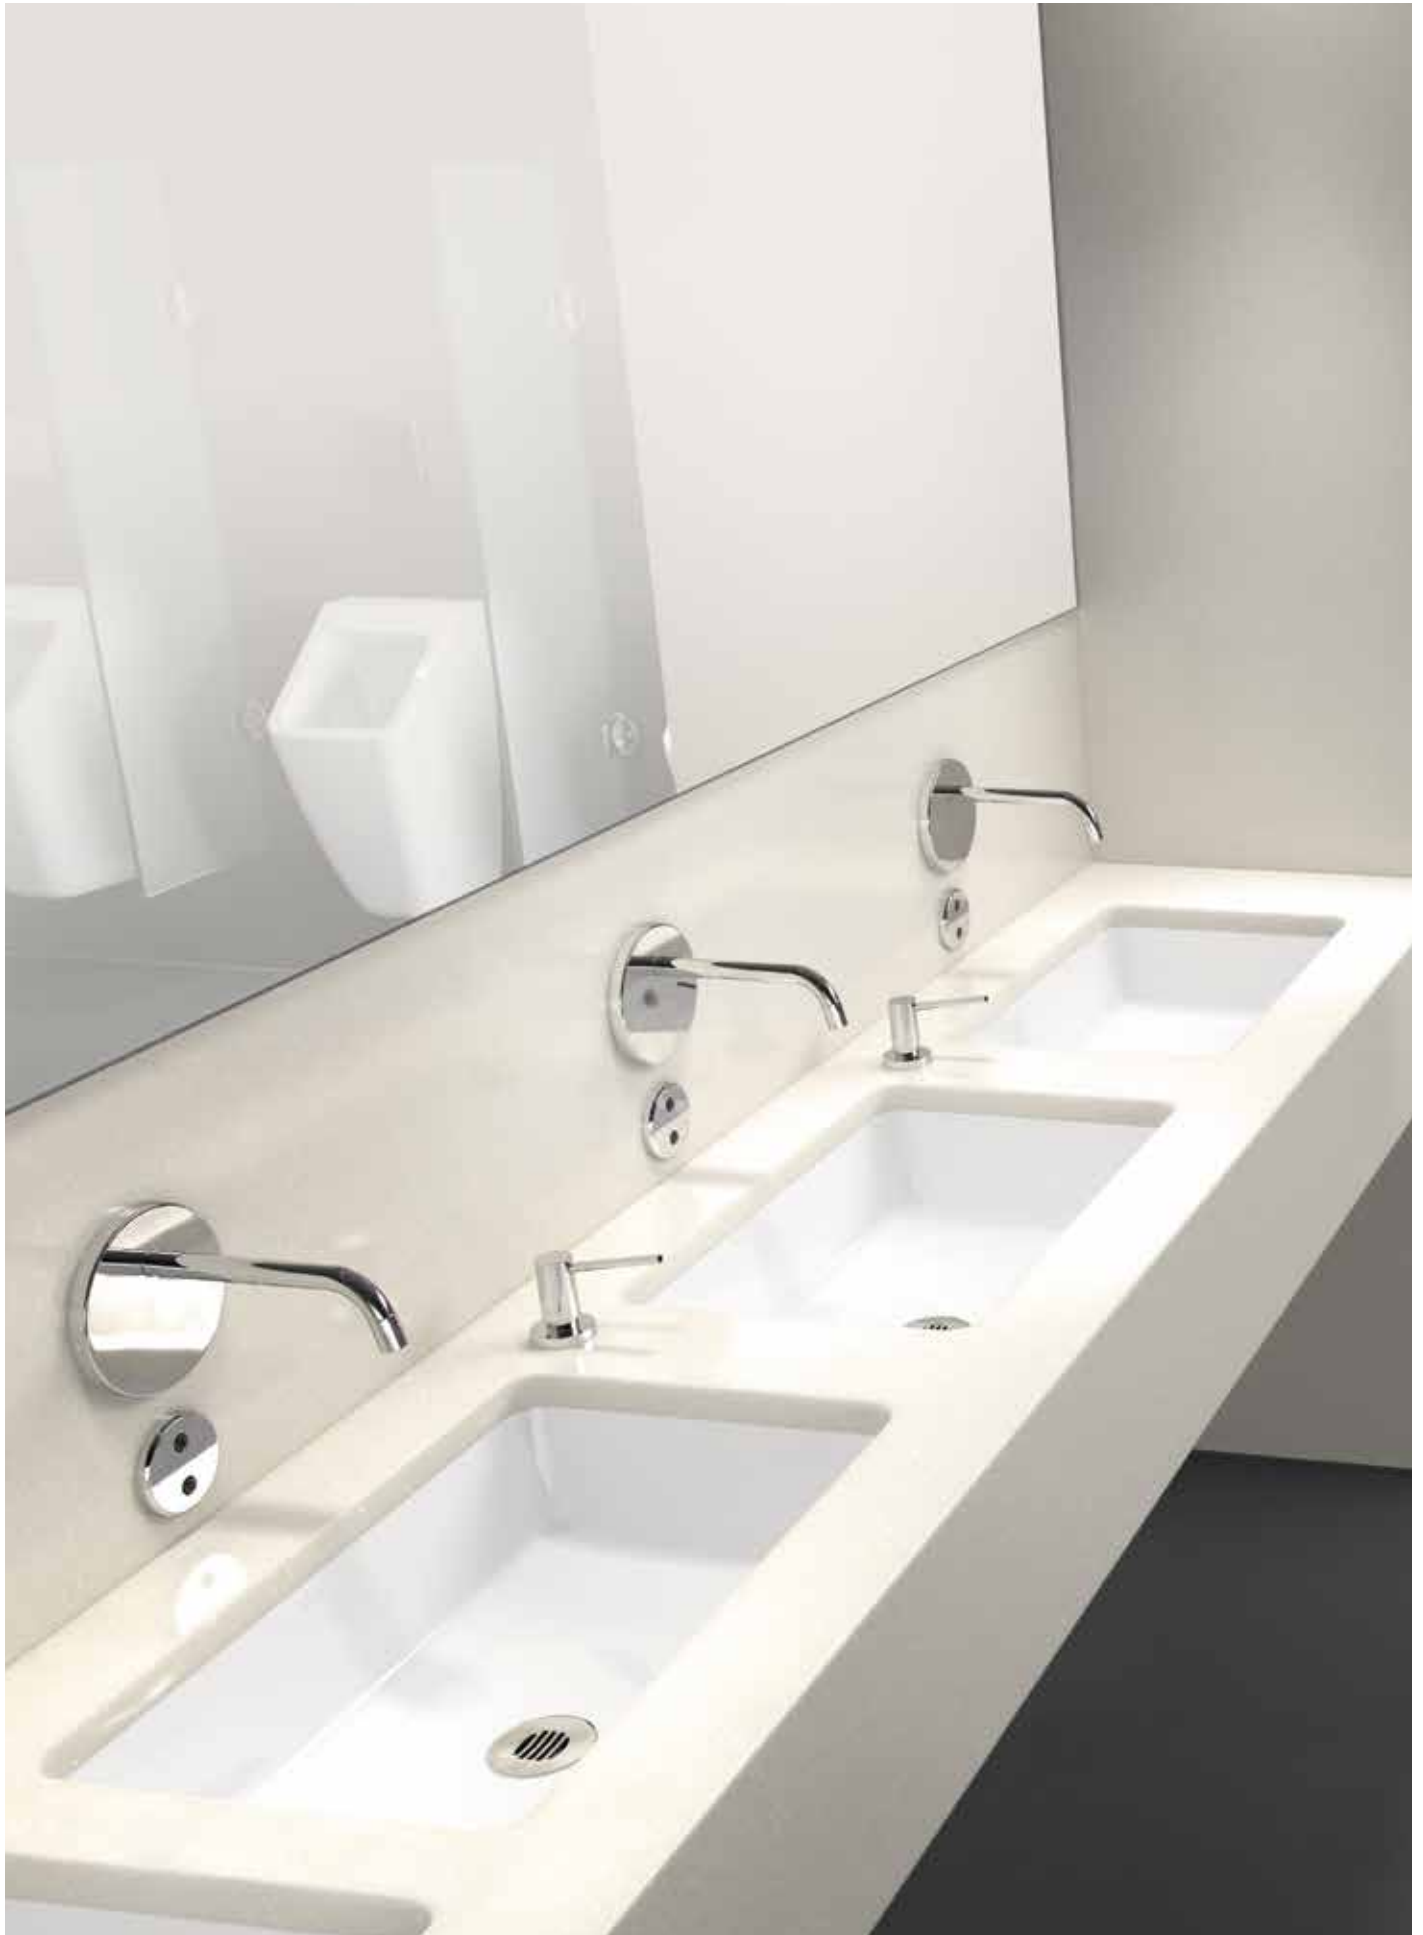

COMMERCIAL