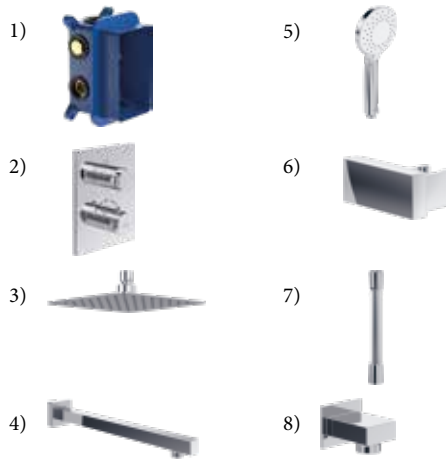

Square Complete Shower Set - Chrome - VBSSPACK2

VBSSPACK2

VBSSPACK2			
	Includes	Description	Price
UNIVERSAL FITTINGS	1 TVD00065100000	Universal Vi-Box Concealed Thermostat Installation Unit	£125
UNIVERSAL FITTINGS	2 TVD00065300061	Universal Concealed Thermostat Valve; Dual Outlet; Chrome	£366
UNIVERSAL SHOWERS	3 TVC00040220061	Universal Square Shower Head; Stainless Steel; 200 mm diameter; Chrome	£104
UNIVERSAL SHOWERS	4 TVC00045453061	Universal Square Shower Arm; Wall Mounted; Chrome	£67
UNIVERSAL SHOWERS	5 TVS109003UK061	Universal Round 3 Spray Hand Shower; Chrome	£37
UNIVERSAL SHOWERS	6 TVC00045900061	Universal Square Hand Shower Holder; Chrome	£66
UNIVERSAL SHOWERS	7 TVC00003500061	Universal Shower Hose; 1200 mm; Chrome	£32
UNIVERSAL SHOWERS	8 TVC00045700061	Universal Square Shower Wall Outlet; Chrome	£55
			£852

For technical details please refer to the Villeroy & Boch App