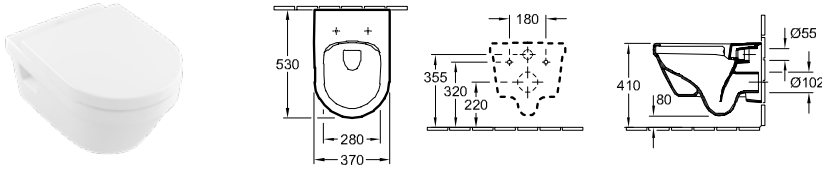

ARCHITECTURA - WALL MOUNTED WCS

WALL MOUNTED WC - STANDARD SIZE 53cm x 37cm, RIMLESS, OPEN FIXINGS

DirectFlush

Article number	Description	01		pcs/ pal.	kg/ pc.
5684 R0 01	370 x 530 mm	265,-	-	14	20,3
wall-mounted, horizontal outlet, with water-saving AQUAREDUCT® system: flush volume 3 / 4,5 litres, not suitable for installation with flush valves					
98M9 C1 01	TOILET SEAT AND COVER with QuickRelease and SoftClosing hinges, hinges in stainless steel	123,-	-	144	2,52
98M9 D1 01	TOILET SEAT AND COVER hinges in stainless steel	91,-	-	90	2,57
9M70 S1 01	TOILET SEAT AND COVER SLIMSEAT with QuickRelease and SoftClosing hinges, hinges in stainless steel	163,-	-	90	2,97