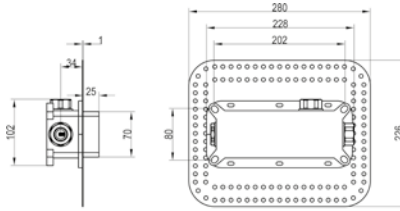

UNIVERSAL FITTINGS

Universal concealed installation unit for single-lever mixer

- Material: Plastic
- Wall-mounted
- Min / Max installation depth: 65 / 80 mm
- 1 x Outlet
- Max flow rate at 3 bar 20,7 l/min
- With backflow preventer

Article number	Description	Price
TVW00015200000		94,-