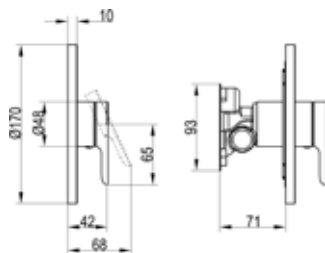

Concealed single-lever bath / shower mixer

- Material: Brass
- Wall-mounted
- Max flow rate at 3 bar 19 l/min

Article number	Description	Price
TVS10435200061	Chrome	148,-

Required Miscellaneous

Article number	Description	Price
TVS00035100000	Vi-Box universal concealed installation unit for single-lever mixer, Chrome / see page 105	83,-