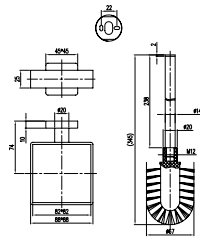

Toilet brush set

- Material: Brass
- Wall-mounted
- Bottle made of frosted glass
- Incl. toilet brush

Article number	Description	Price
TVA15201700061	Chrome	148,-
TVA152017000K5	Matt Black	207,-