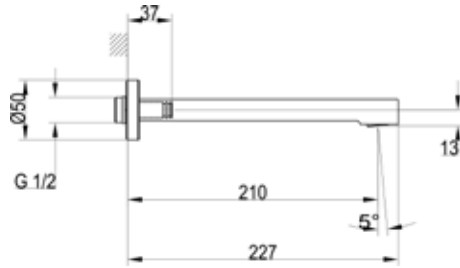

Article number	Description	Price
TVT10300200061	Chrome	174,-

ARCHITECTURA

Bath spout

- Material: Brass
- Wall-mounted
- Connection Type 1/2"
- Max flow rate at 3 bar 18,9 l/min
- Spout length 210 mm

Article number	Description	Price
TVT10350500061	Chrome	91,-