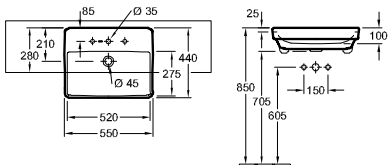

SEMI-RECESSED BASIN 55cm FOR FURNITURE / WORKTOP MOUNTING

Article number	Description	01		pcs/ pal.	kg/ pc.
4A06 55 01	550 x 440 mm	296,-	-	12	14,7

Fastening set and template included

For wall mounted washbasin installation frames please the ViConnect Collection