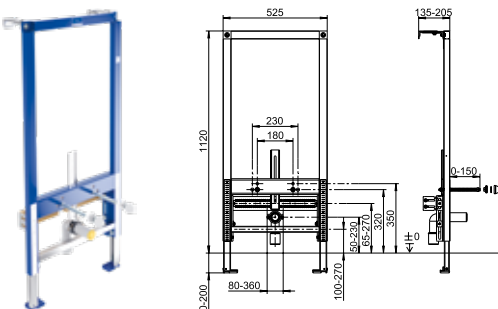

BIDET INSTALLATION SYSTEM

for dry-wall construction, standard height

Article number	Description	LC	pcs/ pal.	kg/ pc.
9221 48 00	525 x 1120 x 100 mm self-supporting powder-coated steel frame, fully pre-assembled	309,-	10	10,54

for covering with plasterboard, installation onto a solid brick wall, in dry-wall constructions etc., adjustment range of feet from unfinished floor level to upper edge of finished floor level: 0-200 mm, adjustment range front to wall: 135-205mm (when mounted on wall brackets), 4-point fastening, universally adjustable for bidet ceramics, with multiply bonded laminated wood panel and scaling for the free positioning of drinking water pipe wall panels, with universal waste bend DN 50 (Ø 50) / DN 40 (Ø 40), incl. rubber collar DN 40 (Ø 40) / DN 32 (Ø 32) and protection plugs, with 2 x M12 retaining bolts adjustable 180/230 mm with protection plugs, nuts and white covers, with sound-absorbing clamp, with wall brackets, incl. self-locking feet with adjustable base plates and fastening materials, installation instructions, individual packaging materials