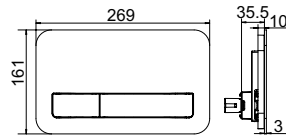

FLUSHPLATE 200G

Article number	Description	RA	RE	RB	Pc./ Pal.	kg/ Pc.
9224 00 XX	269 x 161 x 13mm surface made of high-quality safety glass	266,-	266,-	266,-	0	0,6