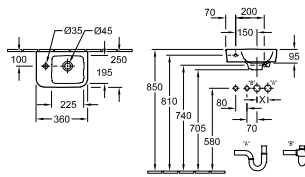

O.NOVO - HAND WASHBASINS

HANDWASHBASIN COMPACT - RIGHT HAND - 36cm

Article number	Description	01		pcs/ pal.	kg/ pc.
4342 36 01	360 x 250 mm ○ ○	103,-	-	48	7