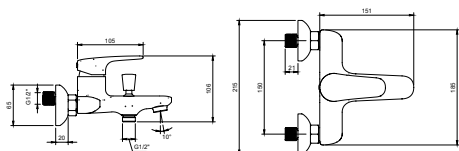

Single-lever bath & shower mixer

- Material: Brass
- Wall-mounted
- Connection Type 1/2"
- Hand shower hose connection 1/2"
- Max flow rate at 3 bar 21,6 l/min
- With automatic diverter

Article number	Description	Price
TVT10550111061	Chrome	138,-