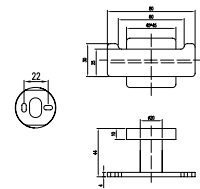

ELEMENTS STRIKING

Towel hook

- Material: Brass
- Wall-mounted

Article number	Description	Price
TVA15201100061	Chrome	47,-
TVA152011000K5	Matt Black	66,-

Double robe hook

- Material: Brass
- Wall-mounted

Article number	Description	Price
TVA15201200061	Chrome	52,-
TVA152012000K5	Matt Black	73,-