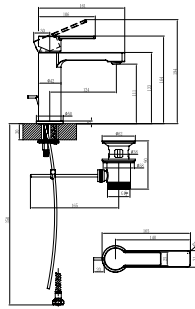

ARCHITECTURA

Single-lever basin mixer

- With draw bar outlet fitting
- Material: Brass
- Deck-mounted
- Connection Type 3/8"
- Max flow rate at 3 bar 4,6 l/min
- Spout length 124 mm
- Spout height 111 mm

Article number	Description	Price
TVW10300400061	Chrome	152,-