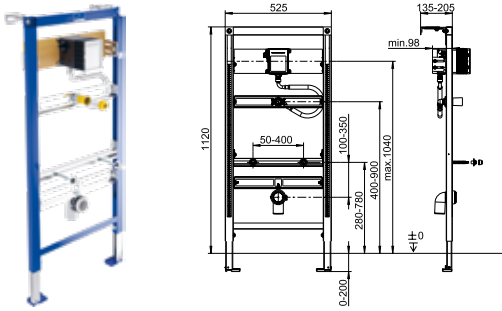

VICONNECT INSTALLATION SYSTEMS

URINAL INSTALLATION SYSTEM

for dry-wall construction, standard height