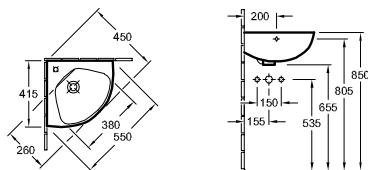

CORNER HANDWASHBASIN COMPACT

Article number	Description	01		pcs/ pal.	kg/ pc.
7327 40 01	415 mm side length	201,-	-	48	10,95