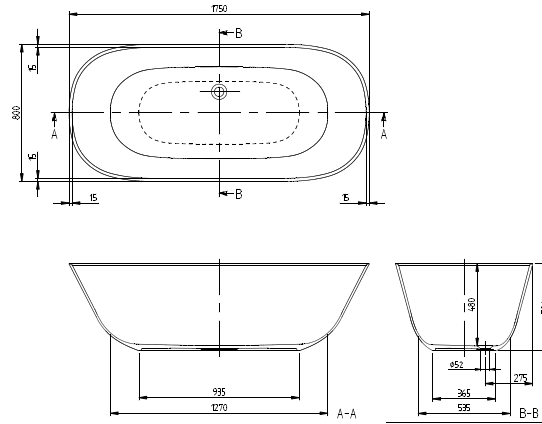

IMPORTANT NOTES:

- 1) Set of bath feet need to be ordered with every bath.
- 2) O.Novo baths are luxury deep baths and require extended waste/overflow combination.

THEANO

THEANO BATHS

THEANO Duo (Free-standing 1750 x 800) Quarryl®