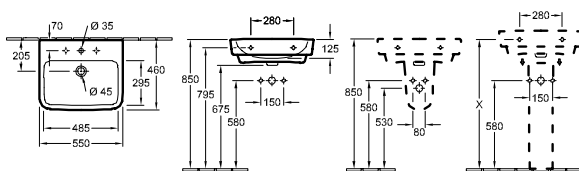

WASHBASIN - 55cm Wall Mounted

Article number	Description	01		pcs/ pal.	kg/ pc.
4A41 55 01	550 x 460 mm	119,-	-	16	18,1
5265 00 01	PEDESTAL	85,-	-	56	7,94
5266 00 01	TRAP COVER fastening set included	102,-	-	40	7,6