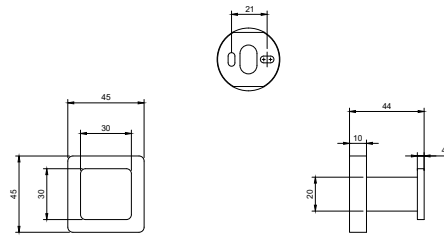

ELEMENTS STRIKING

Towel hook

- Material: Brass
- Wall-mounted

Article number	Description	Price
TVA15201100061	Chrome	47,-
TVA152011000K5	Matt Black	66,-

Double robe hook

- Material: Brass
- Wall-mounted

Article number	Description	Price
TVA15201200061	Chrome	52,-
TVA152012000K5	Matt Black	73,-