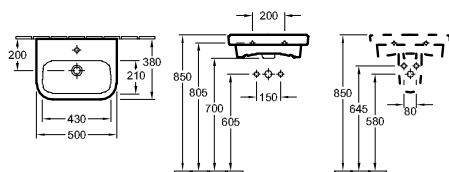

HANDWASHBASIN - 50cm - WALL MOUNTED

Article number	Description	01		pcs/ pal.	kg/ pc.
4373 50 01	500 x 380 mm	148,-	-	24	12,9
7264 00 01	TRAP COVER cannot be combined with 3-hole tap fittings, incl. fastening set "SmartFix"	SmartFix 148,-	-	45	7,05