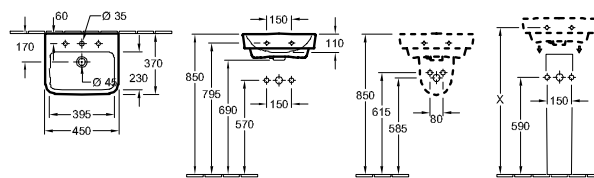

HANDWASHBASIN - 45cm

Article number	Description	01		pcs/ pal.	kg/ pc.
4344 45 01	450 x 370 mm ○ ○ ○ ○	99,-	-	22	12
5265 00 01	PEDESTAL	85,-	-	56	7,94
5267 00 01	TRAP COVER (BASIN UNDER 500mm) fastening set included	99,-	-	64	5

For wall mounted washbasin installation frames please see ViConnect Collection