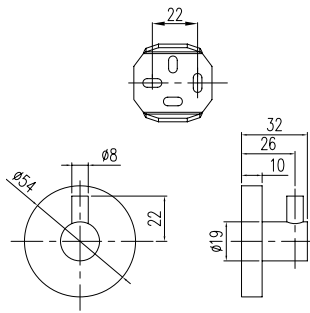

Towel hook

- Material: Zinc
- Wall-mounted

Article number	Description	Price
TVA15101100061	Chrome	37,-
TVA151011000K5	Matt Black	52,-