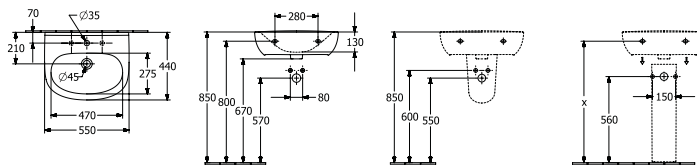

NEW

For wall mounted washbasin installation frames please see ViConnect Collection

O.NOVO LIGHT - BASINS (55cm - 65cm)

WASHBASIN - 55cm Wall Mounted

Article number	Description	01		pcs/ pal.	kg/ pc.
4A40 55 01	550 x 440 mm 	112,-	-	16	12,5