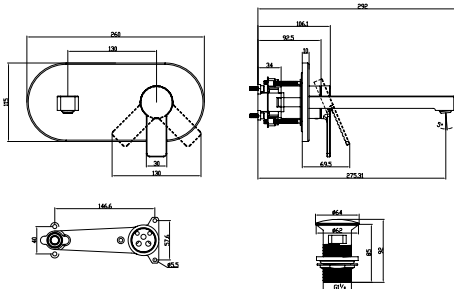

Single-lever basin mixer

- With push-open waste
- Material: Brass
- Wall-mounted
- Max flow rate at 3 bar 4,0 l/min
- Spout length 147 mm

Article number	Description	Price
TVW10311211061	Chrome	251,-

Required Miscellaneous

Article number	Description	Price
TVW00015200000	Universal concealed installation unit for single-lever mixer, Chrome / see page 105	94,-