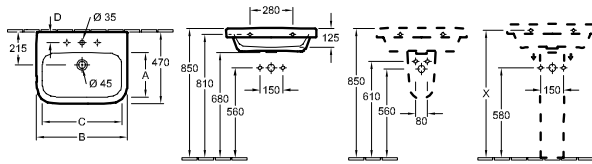

ARCHITECTURA - BASINS & SEMI-RECESSED BASIN (60-80cm)

HANDWASHBASIN - 60cm - WALL MOUNTED

Article number	Description	01		pcs/ pal.	kg/ pc.
4188 60 01	600 x 470 mm	186,-	-	16	19,5
7G02 00 01	PEDESTAL	116,-	-	56	7,9
7264 00 01	TRAP COVER cannot be combined with 3-hole tap fittings, incl. fastening set "SmartFix"	148,-	-	45	7,05