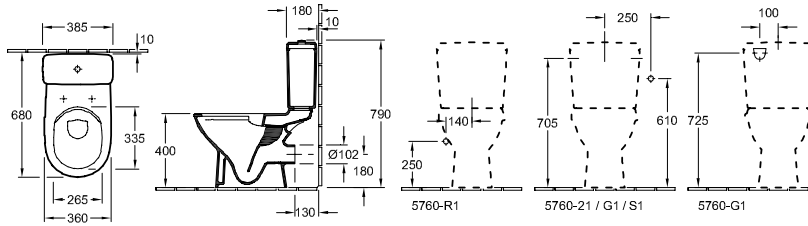

O.NOVO - CLOSE-COUPLED WC

CLOSE-COUPLED WC, RIMLESS, OPEN BACK

DirectFlush

Article number	Description	01		pcs/ pal.	kg/ pc.
5661 R0 01	360 x 670 mm		222,-	-	8 22
floor-standing, horizontal outlet, with fastening set for concealed fastening, with water-saving AQUAREDUCT® system: flush volume 3 / 4,5 litres					
5760 61 01	CISTERN fastening set included, water inlet from the sides or rear, flushing mechanism with DualFlush water-saving button, chrome		176,-	-	16 13.82
5760 71 01	CISTERN fastening set included, bottom water inlet, flushing mechanism with DualFlush water-saving button, chrome		176,-	-	16 13.82
9M38 S1 01	TOILET SEAT AND COVER with QuickRelease and SoftClosing hinges, hinges in stainless steel		107,-	-	216 2.21