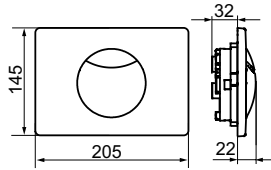

TOILET FLUSH PLATE 100S

Article number	Description	61	68	69		pcs/ pal.	kg/ pc.
9224 85 XX	205 x 145 x 22 mm made of high-quality plastic or stainless steel	67,-	48,-	67,-		224	0,27

FLUSHPLATE 200S

Article number	Description	61	68	69, AN	Pc./ Pal.	kg/ Pc.
9224 90 XX	269 x 161 x 13mm surface made of high-quality plastic	67,-	48,-	67,-	224	0,27