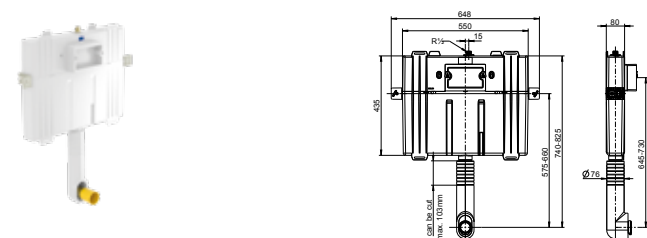

CONCEALED CISTERN ONLY - COMPACT SLIMLINE, 80mm DEPTH, FRONT FLUSH PLATE

Article number	Description					Pc./ Pal.	kg/ Pc.
9224 82 00	648 x 740/825 x 80mm front operated		198,-			26	3,5

VICONNECT - WC FLUSHPLATES

COLOUR CODE FOR FLUSHPLATES ON OPPOSITE PAGE

HOW TO ORDER:

To order your press panel in the required colour please replace the "XX" in the article code with your required colour code

68 = White

61 = Chrome

69 = Brushed Chrome

RA = Glass Glossy Grey

RB = Glass Glossy Black

RE = Glass Glossy White

AN = Black Matt

EXAMPLE:

An 300Flush Plate in white would be: **9221 80 68**