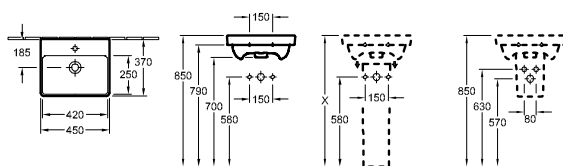

HANDWASHBASIN - 45cm WALL MOUNTED

Article number	Description	01		pcs/ pal.	kg/ pc.
7358 45 01	450 x 370 mm	165,-	-	48	10,4
5222 00 01	TRAP COVER cannot be combined with 3-hole tap fittings, fastening set included	208,-	-	50	7,35