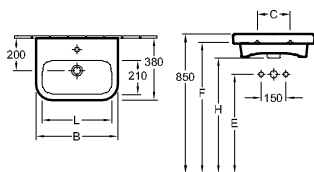

HANDWASHBASIN - 45cm - WALL MOUNTED

Article number	Description	01		pcs/ pal.	kg/ pc.
4373 45 01	450 x 380 mm	111,-	-	24	12