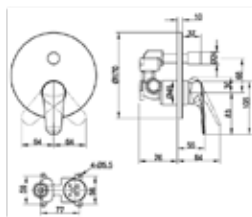

O.NOVO START

Concealed single-lever bath / shower mixer

- Material: Brass
- Wall-mounted
- Max flow rate at 3 bar 22,9 l/min
- With automatic diverter

Article number	Description	Price
TVS10535311061	Chrome	131,-

Required Miscellaneous

Article number	Description	Price
TVS00035100000	Vi-Box universal concealed installation unit for single-lever mixer, Chrome / see page 105	83,-