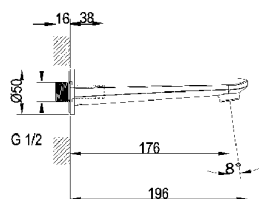

Bath spout

- Material: Brass
- Wall-mounted
- Connection Type 1/2"
- Max flow rate at 3 bar 27,5 l/min
- Spout length 196 mm

Article number	Description	Price
TVT105505111061	Chrome	68,-