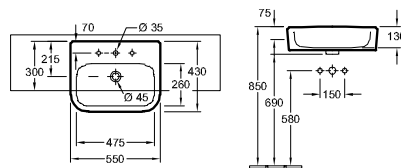

SEMI-RECESSED WASHBASIN

Article number	Description	01		pcs/ pal.	kg/ pc.
4190 55 XX	550 x 430 mm	233,-	-	10	15,9

For wall mounted washbasin installation frames please see the ViConnect collection