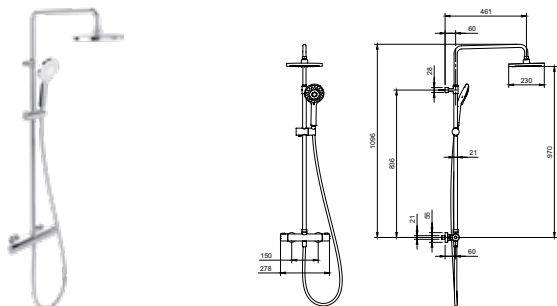

UNIVERSAL SHOWERS

Shower system with three spray types

- Material: ABS-Plastic / Stainless steel
- Wall-mounted
- Connection Type 1/2"
- Hand shower: max flow rate at 3 bar 8,0 l/min
- Rain shower: max flow rate at 3 bar 8,2 l/min
- Adjustable temperature limitation
- With backflow preventer
- Shower Ø 200/110 mm
- With integrated diverter

Article number	Description	Price
TVS109002UK061	Chrome	366,-
TVS109002UK0K5	Matt Black	512,-