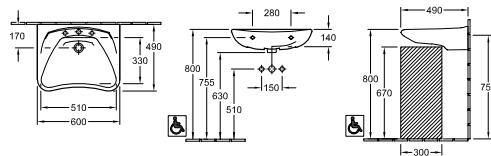

WASHBASIN VITA - 60cm - WALL MOUNTED

Article number	Description	01		pcs/ pal.	kg/ pc.
7119 63 01	600 x 490 mm incl. overflow set	620,-	-	20	18,56

Please note: unclosable outlet valve must be used with models without overflow