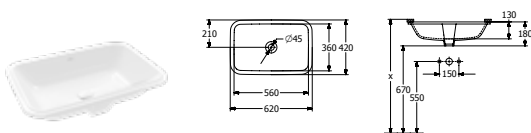

UNDERCOUNTER WASHBASIN

Article number	Description	01	pcs/ pal.	kg/ pc.
5A77 60 01	570 x 370 mm without tap hole area	330,-	10	10