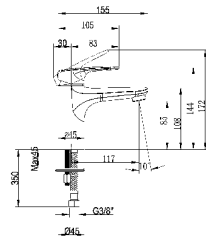

Single-lever basin mixer

- without waste
- Material: Brass
- Deck-mounted
- Connection Type 3/8"
- Max flow rate at 3 bar 4,5 l/min

Article number	Description	Price
TVW10510311061	Chrome	101,-