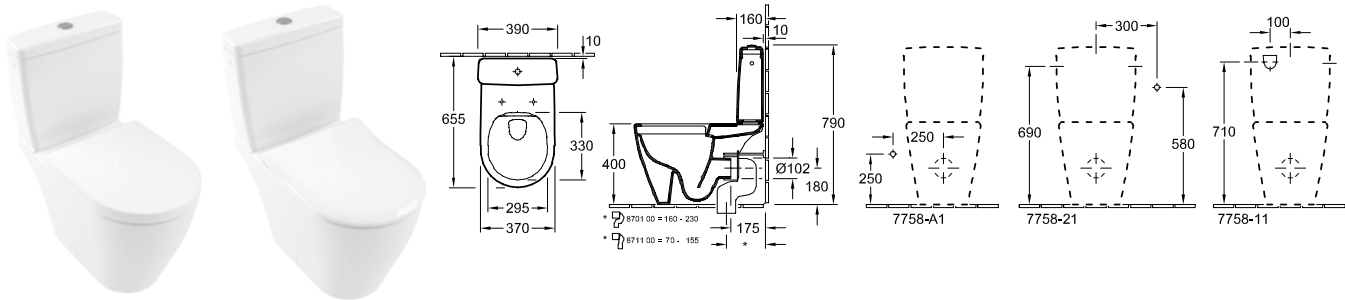

For wall mounted washbasin installation frames please the ViConnect Collection

AVENTO - CLOSED-COUPLED TOILET & WALL MOUNTED BIDET

WASHDOWN TOILET FOR CLOSE-COUPLED TOILET-SUITE, RIMLESS

DirectFlush

Article number	Description	01		pcs/ pal.	kg/ pc.
5644 R0 01	370 x 640 mm	Direct Flush	424,-	-	8 29
floor-standing, horizontal outlet, with fastening set for concealed fastening, with water-saving AQUAREDUCT® system: flush volume 3 / 4,5 litres					
7758 11 01	CISTERN water inlet from the sides or rear, flushing mechanism with DualFlush water-saving button, chrome		208,-	-	16 10,8
7758 71 01	CISTERN bottom water inlet, flushing mechanism with DualFlush water-saving button, chrome		208,-	-	16 11,94
9M77 C1 01	TOILET SEAT AND COVER with QuickRelease and SoftClosing hinges, hinges in stainless steel		160,-	-	108 2,61
9M87 S1 01	TOILET SEAT AND COVER SLIMSEAT with QuickRelease and SoftClosing hinges, hinges in stainless steel	Slim Seat	188,-	-	90 2,91