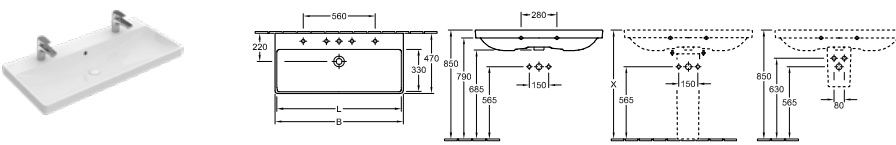

VANITY WASHBASIN

Article number	Description	01		pcs/ pal.	kg/ pc.
4156 A4 01	1000 x 470 mm 2x	777,-	-	8	25
4156 A5 01	1000 x 470 mm	777,-	-	8	25
5244 00 01	TRAP COVER cannot be combined with 3-hole tap fittings, incl. fastening set "SmartFix"	SmartFix 208,-	-	40	5,59