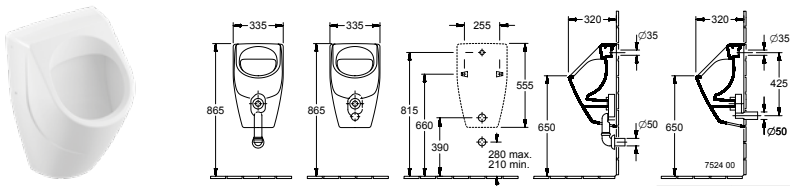

For wall mounted basin installation frames please see ViConnect Collection

O.NOVO - URINALS

SIPHONIC URINAL DIRECT FLUSH

Article number	Description	01		pcs/ pal.	kg/ pc.
7524 00 01	335 x 560 x 320 mm	277,-	-	15	14,2
without cover, concealed water inlet, Outlet may be concealed depending on the type of extractor section					
9326 00 00	EXTRACTOR (optional) horizontal outlet, Flush volume: 1,0 l	-	90,-		0,17
9933 00 00	WATER-INLET CONNECTOR (optional)	-	54,-		0,2