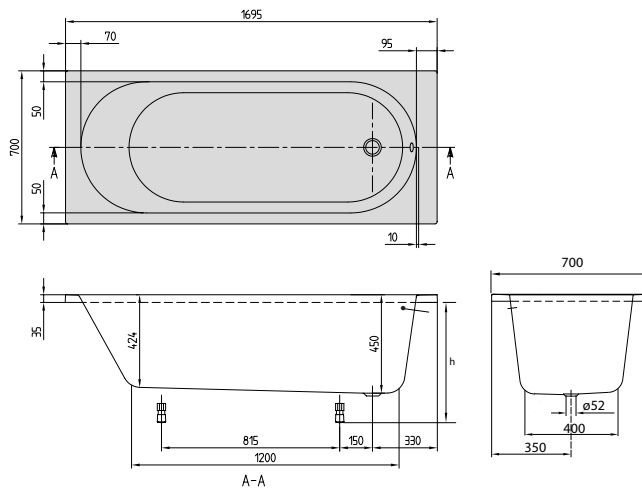

O.NOVO Solo (RECTANGULAR 1700 x 700) ACRYLIC

Article number	Description	Size l x w	Bottom l x w	Depth	Litres incl. 1 pers	Weight (kg)	Price	pcs/pal.
UBA 177 CAS 2V-01	O.novo, Solo, White	1700 x 700	1200 x 400	450	140	22	428,-	20

Required with every bath:

U99740000	Bath feet, plastic, for baths with even bottom, adjustable from 130 to 180 mm	24,-

Optional accessories for baths:

Article number	Description	Price
U90960461	Matching waste/overflow combination, Chrome	195,-
U90960361	Multiplex Trio outlet and overflow fitting with water inlet, Chrome	436,-
U90170061	Handgrips, 1 pair = 2 grips, Chrome	235,-

IMPORTANT NOTES:

1) Set of bath feet need to be ordered with every bath.
2) O.Novo baths are luxury deep baths and require extended waste/overflow combination.