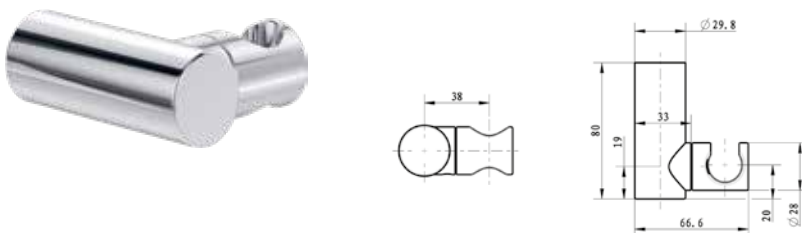

Hand shower holder

- Material: Brass
- Wall-mounted

Article number	Description	Price
TVC00045800061	Chrome	67,-
TVC000458000K5	Matt Black	98,-