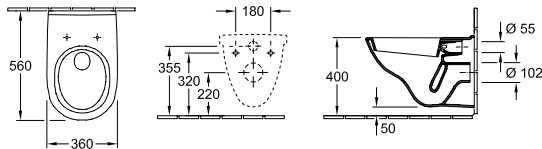

COMBI-PACK - STANDARD 56cm x 36cm

Article number	Description	01		pcs/ pal.	kg/ pc.
5660 H1 01	individual packaging materials, wall-mounted, horizontal outlet composed of: Washdown WC 566010 XX, WC-seat with QuickRelease and SoftClosing hinges 9M38 S1 01	329,-	-	12	18