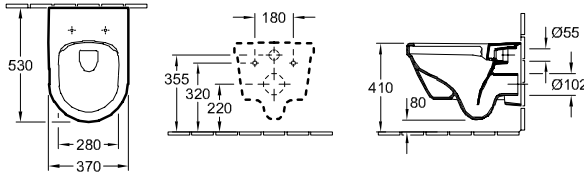

Wall Mounted

Close - Coupled

Back-To-Wall

ARCHITECTURA - WALL MOUNTED WC COMBI PACKS

WALL MOUNTED WC COMBI-PACK - STANDARD SIZE 53cm x 37cm, RIMLESS, OPEN FIXINGS

DirectFlush

INCLUDING QUICK RELEASE SOFT CLOSE TOILET SEAT