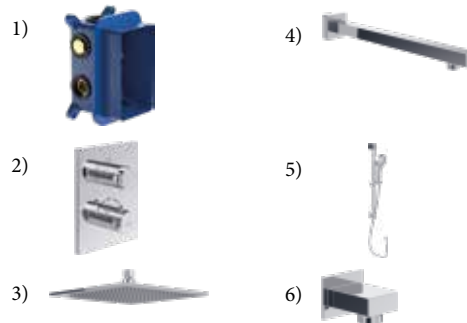

Square Verve Complete Shower Set with Slider Rail Kit - Chrome - VBSSPACK6

VBSSPACK6

VBSSPACK6			
	Includes	Description	Price
UNIVERSAL FITTINGS	1 TVD00065100000	Universal Vi-Box Concealed Thermostat Installation Unit	£125
UNIVERSAL FITTINGS	2 TVD00065300061	Universal Concealed Thermostat Valve; Dual Outlet; Chrome	£366
UNIVERSAL SHOWERS	3 TVC00000200061	Universal Square Shower Head; Brass; 250 x 250 mm; Chrome	£218
UNIVERSAL SHOWERS	4 TVC00045453061	Universal Square Shower Arm; Wall Mounted; Chrome	£67
UNIVERSAL SHOWERS	5 TVS109007UK061	Verve Exposed Shower Set; Including Riser Rail, Hose & Hand Shower; Chrome	£125
UNIVERSAL SHOWERS	6 TVC00045700061	Universal Square Shower Wall Outlet; Chrome	£55
			£852

For technical details please refer to the Villeroy & Boch App