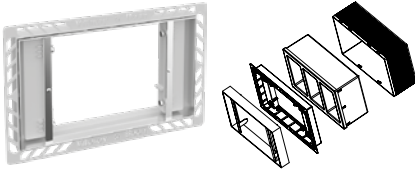

VICONNECT INSTALLATION SYSTEMS

FLUSH-MOUNTED INSTALLATION KIT for 300S, 300G

Article number	Description	LC	pcs/ pal.	kg/ pc.
9221 59 XX	295 x 186 x 5-25 mm visible frame (after installation) made of brushed stainless steel	198,-	75	0,682

For flush-fit installation of flush plates E300 and M300, installation kit for flush-mounted installation inc. enlarged protection plugs