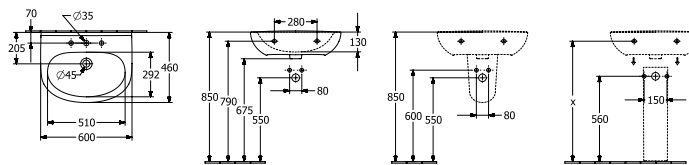

WASHBASIN - 60cm Wall Mounted

Article number	Description	01		pcs/ pal.	kg/ pc.
4A40 60 01	600 x 460 mm	136,-	-	16	14,5

5265 00 01	PEDESTAL	85,-	-	56	7,94

5266 00 01	TRAP COVER fastening set included	102,-	-	40	8,4

NEW