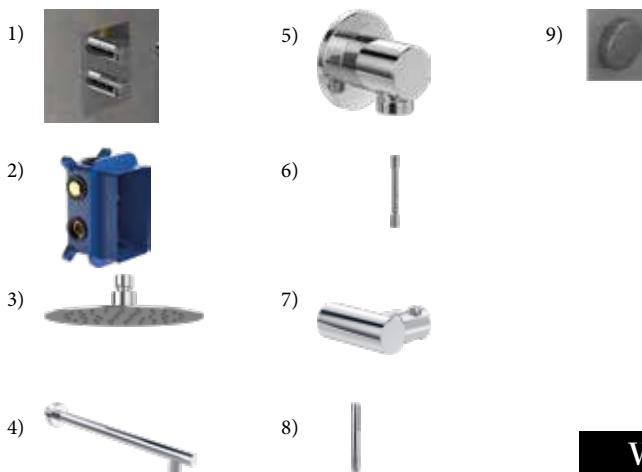

SHOWER PACKS

Round 3 Way Complete Bath and Shower Set with Fixed Head - Chrome - VBSSPACK17

VBSSPACK17

VBSSPACK11				
		Includes	Description	Price
UNIVERSAL FITTINGS	1	TVD00000100061	Universal Concealed Thermostat Valve; 3 Way Outlet; Chrome	£393
UNIVERSAL FITTINGS	2	TVD00065100000	Universal Vi-Box Concealed Thermostat Installation Unit	£125
UNIVERSAL SHOWERS	3	TVC00040120061	Universal Round Shower Head; Stainless Steel; 200 mm diameter; Chrome	£98
UNIVERSAL SHOWERS	4	TVC00045351061	Universal Round Shower Arm; Wall Mounted; Chrome	£67
UNIVERSAL SHOWERS	5	TVC00045600061	Universal Round Shower Wall Outlet; Chrome	£51
UNIVERSAL SHOWERS	6	TVC00003500061	Universal Shower Hose; 1200 mm; Chrome	£32
UNIVERSAL SHOWERS	7	TVC00045800061	Universal Round Hand Shower Holder; Chrome	£67
VERVE SHOWERS	8	TVS10900600061	Verve Slim Hand shower; Chrome	£83
ACCESSORIES	9	U90960361	Bath Waste, Outlet and overflow fitting with water inlet	£436
				£1,352

For technical details please refer to the Villeroy & Boch App