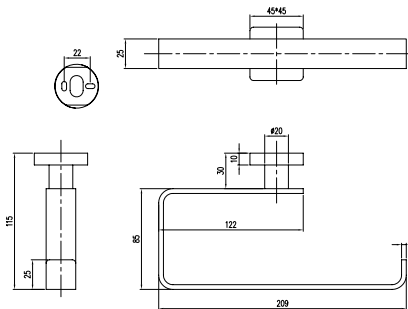

ELEMENTS STRIKING

Towel rail

- Material: Brass
- Wall-mounted
- Length: 645 mm

Article number	Description	Price
TVA15200200061	Chrome	129,-
TVA152002000K5	Matt Black	181,-

Towel rail

- Material: Brass
- Wall-mounted