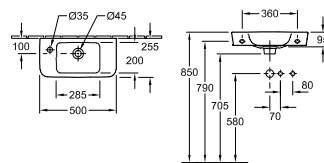

HANDWASHBASIN COMPACT - 50cm x 25cm

Article number	Description	01		pcs/ pal.	kg/ pc.
4342 R5 01	500 x 250 mm 1X ○ ○	129,-	-	48	8,1
4342 L5 01	500 x 250 mm 1X ○ ○	129,-	-	48	8,1