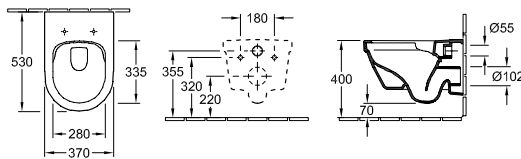

WALL MOUNTED WC COMBI-PACK - STANDARD SIZE 53cm x 37cm, RIMLESS, CONCEALED FIXINGS

DirectFlush

INCLUDING QUICK RELEASE SOFT CLOSE TOILET SEAT

Article number	Description		01		pcs/ pal.	kg/ pc.
4694 HR 01	individual packaging materials, wall-mounted, horizontal outlet composed of: Washdown WC DirectFlush 4694 R0 XX, WC-seat and cover with QuickRelease and SoftClosing hinges 98M9 C1 01		507,-	-	12	24,7