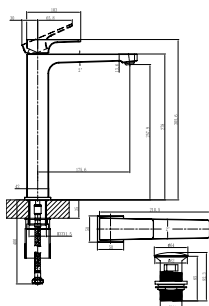

Tall single-lever basin mixer

- With push-open waste
- Material: Brass
- Deck-mounted
- Connection Type 3/8"
- Max flow rate at 3 bar 4,9 l/min
- Spout length 176 mm
- Spout height 258 mm

Article number	Description	Price
TVW12500200061	Chrome	256,-
TVW125002000K5	Matt Black	358,-