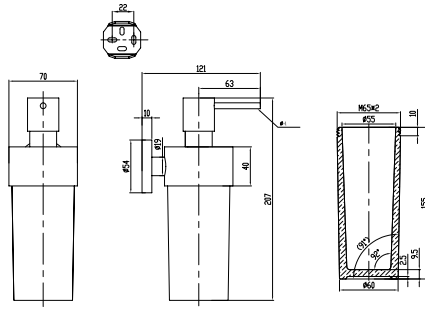

ELEMENTS TENDER

Soap dispenser

- Material: Zinc
- Wall-mounted
- Bottle made of frosted glass
- Bottle volume: 230 ml

Article number	Description	Price
TVA15100700061	Chrome	190,-
TVA151007000K5	Matt Black	266,-