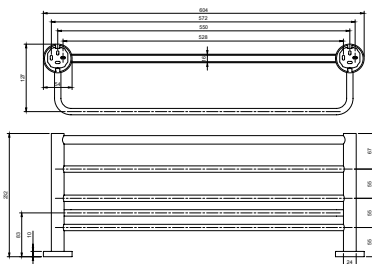

ELEMENTS TENDER

Towel Rack

- Material: Zinc
- Wall-mounted
- Length: 600 mm

Article number	Description	Price
TVA15100600061	Chrome	223,-
TVA151006000K5	Matt Black	313,-