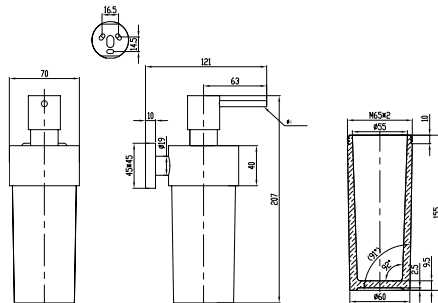

Soap dispenser

- Material: Brass
- Wall-mounted
- Bottle made of frosted glass
- Bottle volume: 230 ml

Article number	Description	Price
TVA15200700061	Chrome	131,-
TVA152007000K5	Matt Black	183,-