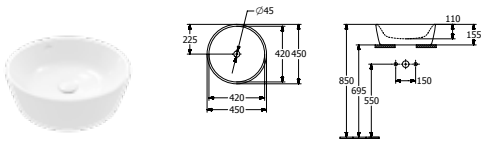

ARCHITECTURA - SIT-ON, BUILT-IN AND UNDERCOUNTER BASINS

SURFACE-MOUNTED WASHBASIN