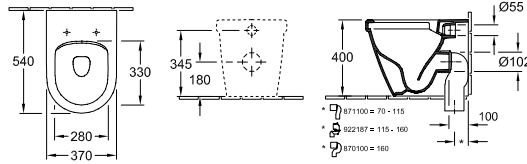

ARCHITECTURA - BACK-TO-WALL WC

BACK-TO-WALL WC - RIMLESS

DirectFlush

Article number	Description	01		pcs/ pal.	kg/ pc.
5690 R0 01	370 x 540 mm	Direct Flush	335,-	-	12 25,5
floor-standing, back to wall, horizontal outlet, with fastening set for concealed fastening, with water-saving AQUAREDUCT® system: flush volume 3 / 4,5 litres					
98M9 C1 01	TOILET SEAT AND COVER with QuickRelease and SoftClosing hinges, hinges in stainless steel		123,-	-	144 2,52
98M9 D1 01	TOILET SEAT AND COVER hinges in stainless steel		91,-	-	90 2,57
9M70 S1 01	TOILET SEAT AND COVER SLIMSEAT with QuickRelease and SoftClosing hinges, hinges in stainless steel	Slim Seat	163,-	-	90 2,97