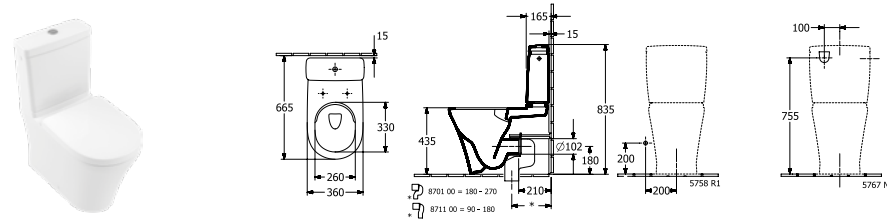

COMFORT HEIGHT WASHDOWN TOILET FOR CLOSE-COUPLED WC SUITE, RIMLESS, BACK TO WALL

DirectFlush

COMFORT

Article number	Description	01		pcs/ pal.	kg/ pc.
4606 R0 01	370 x 650 x 465mm	367,-	-	8	30

Floor-standing, back to wall, comfort height vertical outlet, with fastening set for concealed fastening, with water-saving AQUAREDUCT® system: flush volume 3 / 4,5 litres

5788 61 01	CISTERN water inlet from the sides, flushing mechanism with DualFlush water-saving button, chrome	208,-	-	16	12.14
5788 71 01	CISTERN bottom water inlet, flushing mechanism with DualFlush water-saving button, chrome	208,-	-	164	11.76
9M36 S1 01	TOILET SEAT AND COVER SoftClosing hinges, hinges in stainless steel	107,-	-	0	2.24