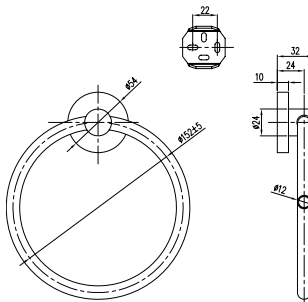

Towel rail

- Material: Zinc
- Wall-mounted

Article number	Description	Price
TVA15100500061	Chrome	47,-
TVA151005000K5	Black	66,-