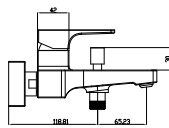

Single-lever bath & shower mixer