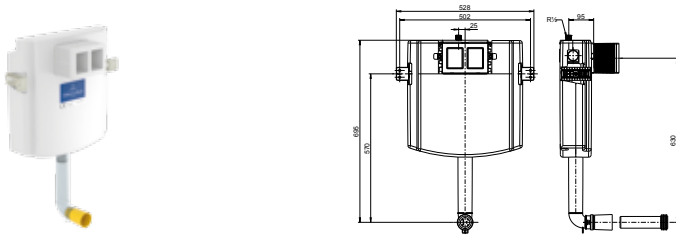

VICONNECT - CISTERN ONLY FOR BACK TO WALL WC PANS

CONCEALED CISTERN ONLY - 1120mm INSTALLATION HEIGHT, FRONT FLUSH PLATE

Article number	Description					Pc./ Pal.	kg/ Pc.
9209 32 00	460 x 600 x 145 mm front operated, with filling valve type AG (air gap) WRAS compliant		175,-			20	3,41