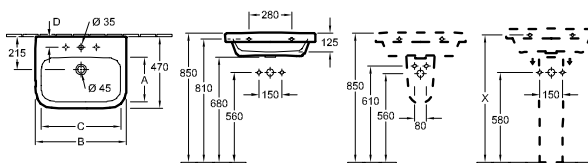

HANDWASHBASIN - 55cm - WALL MOUNTED

Article number	Description	01		pcs/ pal.	kg/ pc.
4188 55 01	550 x 470 mm	148,-	-	16	18,7
7G02 00 01	PEDESTAL	116,-	-	56	7,9
7264 00 01	TRAP COVER cannot be combined with 3-hole tap fittings, incl. fastening set "SmartFix"	SmartFix 148,-	-	45	7,05