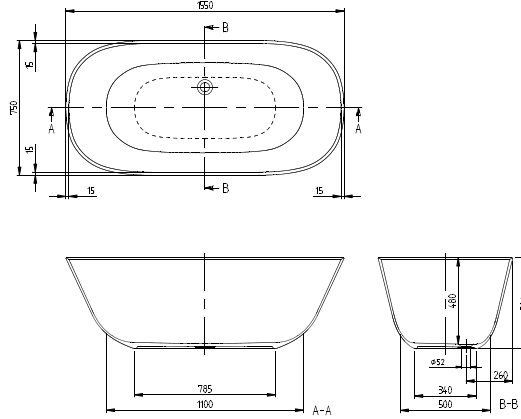

THEANO BATHS

THEANO Duo (Free-standing 1550 x 750) Quarryl®

NEW

Article number	Description	Size l x w	Bottom l x w	Depth	Litres incl. 1 pers	Weight (kg)	01	pcs/pat.
UBQ 155 ANH 7F200V-01	Theano, freestanding	1550 x 750	1100 x 500	480	250	49.4	2.990,-	1

Accessories for baths:

Article number	Description	Price
U90952001	Bath Push-to-open valve, without overflow, White Alpin	£124
U90953001	Bath ViFlow, Outlet and overflow waste, White Alpin	£404