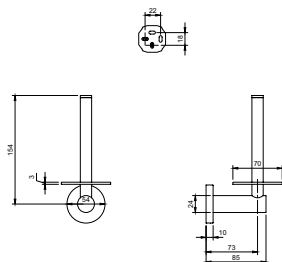

Vertical Toilet Roll holder

- Material: Zinc
- Wall-mounted

Article number	Description	Price
TVA15101500061	Chrome	63,-
TVA151015000K5	Matt Black	88,-