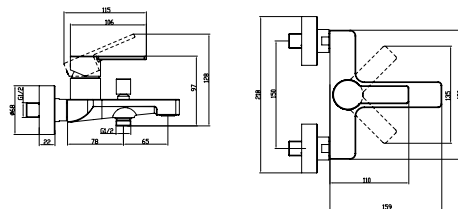

Single-lever bath & shower mixer

- Material: Brass
- Wall-mounted
- Connection Type 1/2"
- Hand shower hose connection 1/2"
- Max flow rate at 3 bar 27,0 l/min
- With automatic diverter
- Spout length 182 mm

Article number	Description	Price
TVT10300200061	Chrome	174,-