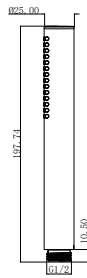

VERVE SHOWERS

Hand shower

- Material: Brass
- Wall-mounted
- Hand shower hose connection 1/2"
- Spray Modes: ##Comfortstrahl
- Hand shower: max flow rate at 3 bar 5,05 l/min
- With backflow preventer
- Shower Ø 25 mm

Article number	Description	Price
TVS10900600061	Chrome	83,-
TVS109006000K5	Matt Black	117,-