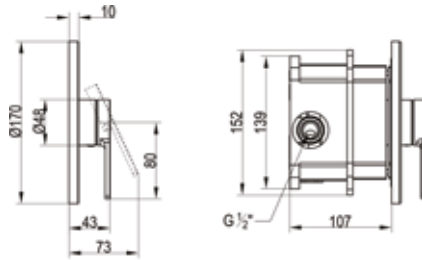

Concealed single-lever bath / shower mixer

- Material: Brass
- Wall-mounted
- Connection Type 1/2"

Article number	Description	Price
TVS10335200061	Chrome	152,-

Required Miscellaneous

Article number	Description	Price
TVS00035100000	Vi-Box universal concealed installation unit for single-lever mixer, Chrome / see page 105	83,-