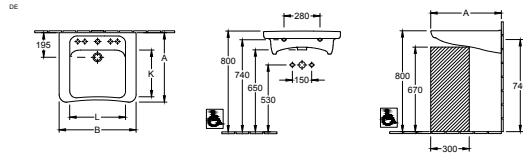

For urinal installation frames please see ViConnect Collection

VICARE - COMMERCIAL BASINS

VICARE - COMMERCIAL BASINS

WASHBASIN VITA -

Article Code	A	B	K	L
5178 67 01	550	650	375	480

NEW

Article number	Description	01		pcs/ pal.	kg/ pc.
5178 67 01	650 x 550 mm central tap hole punched out 	453,-	-	18	20,85