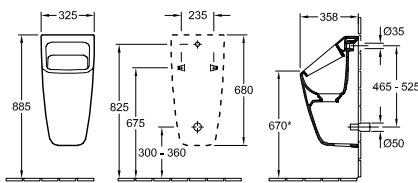

SIPHONIC URINAL

Article number	Description	01		pcs/ pal.	kg/ pc.
5587 00 01	325 x 680 x 355 mm	677,-	-	9	24,3

Incl. outlet, consisting of ViChange siphon cartridge and ceramic outlet cover, fastening set included, concealed water inlet, concealed outlet

8706 20 00	VICHANGE SIPHON CARTRIDGE (required spare part) 1 ViChange replacement siphon cartridge incl. 1 glove, 1 disposal bag per set	-	45,-		0,1
8706 10 00	VICHANGE SIPHON CARTRIDGE (required spare part) 10 ViChange replacement siphon cartridges incl. 1 glove, 1 disposal bag per set	-	341,-		0,09
9933 00 00	WATER-INLET CONNECTOR (optional)	-	54,-		0,2
9220 67 00	FLEXIBLE WATER-INLET CONNECTOR (optional) not suitable for installation with ProDetect	-	79,-		0,29

For urinal installation frames please see ViConnect Collection