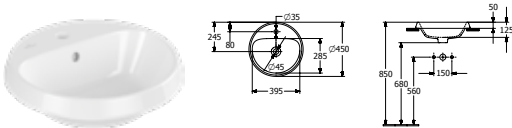

BUILT-IN WASHBASIN