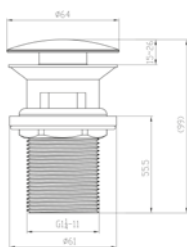

Article number	Description	Price
TVS00035100000		83,-

Push-Open waste

- Material: Brass

Article number	Description	Price
TVP000003020K5	Matt Black	87,-

Push-Open waste

- Material: Brass

Article number	Description	Price
TVP00000301061	Chrome	45,-