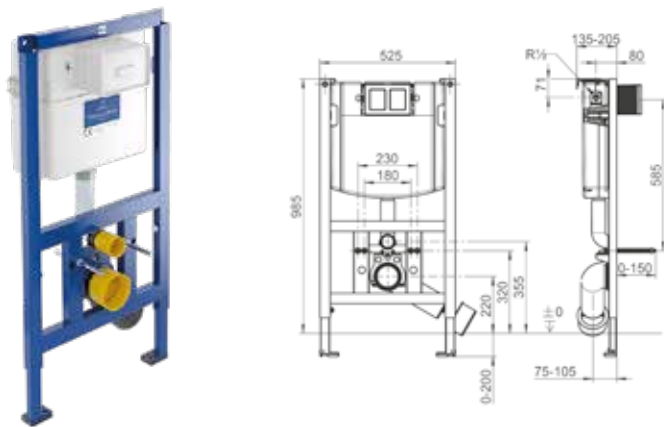

WC-ELEMENT - Wall Mounted WC-Element, 98cm Height, Front or Top Flush Plate Option

Article number	Description					Pc./ Pal.	kg/ Pc.
9209 31 00	525 x 980 x 135 mm self-supporting powder-coated steel frame, fully pre-assembled, front/top operated, please order flush plate separately, with filling valve type AG (air gap) WRAS compliant		379,-			11	12,7

with wall brackets, incl. feet and fastenings, with protection cap for the flushing pipe, 2 times M12 WC retaining bolts adjustable to 180/230mm with protection plugs and nuts, installation instructions, without flush plate, for dry-wall construction, installation onto a solid brick wall, etc., adjustment range of feet from unfinished floor level to upper edge of finished floor level: 0-200mm, adjustment range front to wall: 155-205mm (when mounted on wall brackets) front/top operated, button function transmitted to drain fitting via flexible cables, connection to flush plate via bayonet joint, with protection cap for the flushing pipe. Concealed cistern with insulation against condensation with dual flush 3/6l, adjustable to min 3/4,5l, max flush quantity 4/9l, filling valve Noise Class I, flexible hose for filling valve, can be tightened by hand, 2-part angle valve connection set R1/2, mounting clip, 4 adjustment settings, protection box for access opening can be cut to size, with depth-adjustable WC connecting bend 90° DN 90 (Ø90)/DN 100 (Ø110) with protection cap complete WC connection set DN 90 (Ø90)/180mm, certification marks for concealed cistern: Noise Class I.