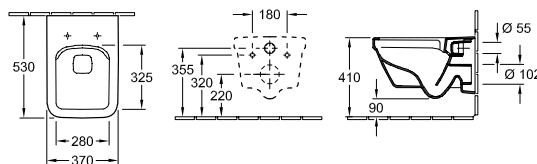

WALL MOUNTED WC COMBI-PACK - STANDARD SIZE 53cm x 37cm, RIMLESS, OPEN FIXINGS, SQUARE

DirectFlush

SQUARE

INCLUDING QUICK RELEASE SOFT CLOSE TOILET SEAT

Article number	Description		01		pcs/ pal.	kg/ pc.
5685 HR 01	individual packaging materials, wall-mounted, horizontal outlet composed of: Washdown WC DirectFlush 5685 R0 XX, WC-seat and cover with QuickRelease and SoftClosing hinges 9M58 S1 01		481,-	-	12	22