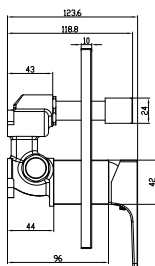

ARCHITECTURA SQUARE

Concealed single-lever bath / shower mixer

- Material: Brass
- Wall-mounted
- Connection Type 1/2"
- Max flow rate at 3 bar 20,5 l/min
- With diverter

Article number	Description	Price
TVS12500300061	Chrome	174,-
TVS125003000K5	Matt Black	244,-

Required Miscellaneous

Article number	Description	Price
TVS00035100000	Vi-Box universal concealed installation unit for single-lever mixer, Chrome / see page 105	83,-