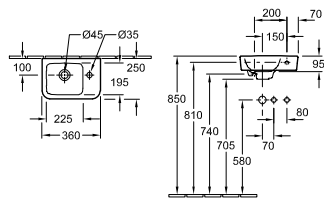

HANDWASHBASIN COMPACT - LEFT HAND - 36cm

Article number	Description	01		pcs/ pal.	kg/ pc.
4343 36 01	360 x 250 mm ○ ○	103,-	-	48	6,05