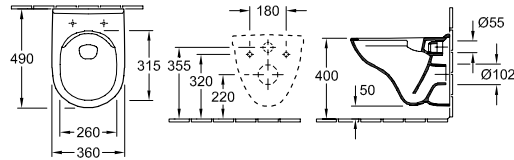

COMBI-PACK - COMPACT 49cm x 36cm, RIMLESS DirectFlush

COMPACT

Article number	Description	01		pcs/ pal.	kg/ pc.
5688 HR 01	individual packaging materials, wall-mounted, horizontal outlet composed of: Washdown WC Compact DirectFlush 5688 R0 XX, WC-seat with QuickRelease and SoftClosing hinges 9M38 S1 01	389,-	-	12	17