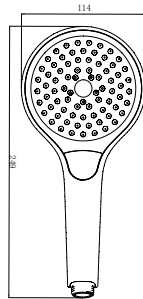

Hand shower with three spray types

- Material: ABS-Plastic
- Spray Modes: Hand shower with relax, massage and intense spray type
- Hand shower: max flow rate at 3 bar 5,52 l/min
- With backflow preventer
- Shower Ø 114 mm

Article number	Description	Price
TVS109001UK061	Chrome	72,-
TVS109001UK0K5	Matt Black	102,-