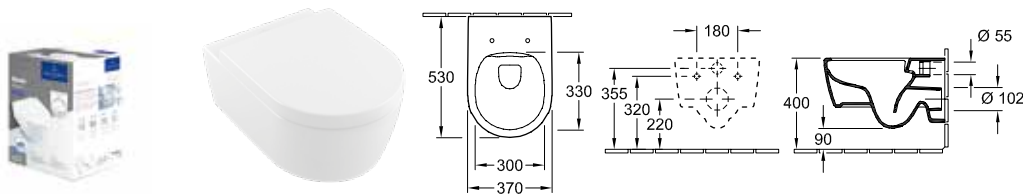

COMBI-PACK
DirectFlush

Article number	Description		01		pcs/ pal.	kg/ pc.
5656 HR 01	individual packaging materials, wall-mounted, horizontal outlet composed of: Washdown WC DirectFlush 5656 R0 XX, WC-seat with QuickRelease and SoftClosing hinges 9M77 C1 XX		564,-	-	12	22

For wall mounted washbasin installation frames please the ViConnect Collection