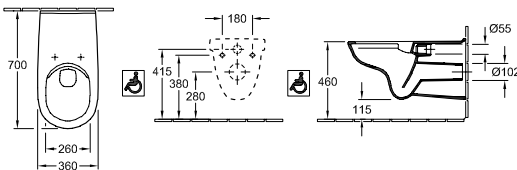

WASHDOWN TOILET VITA, RIMLESS

DirectFlush

Article number	Description	01	P1	T1	pcs/ pal.	kg/ pc.
4601 R0 01	360 x 700 mm	Direct Flush 471,-	-		16	22
wall-mounted, horizontal outlet, incl. extended 400 mm long inlet connector, projection: 700 mm, not suitable for installation with flush valves						
9M67 S1 XX	TOILET SEAT AND COVER VITA fastening from above, with special buffers to prevent slipping to the sides, with grip edge on the lid, with QuickRelease and SoftClosing hinges, hinges in stainless steel	-	255,-	255,-	72	3,1
9M72 61 XX	TOILET SEAT AND COVER VITA with special buffers to prevent slipping to the sides, with grip edge on the lid, with continuous hinge bolt, hinges in stainless steel	-	289,-	289,-	144	3,2

XX = Colour Code to be indicated

01= White Alpin

Colours of accessories: 01 = White Alpin, T1 = White Alpin AntiBac, P1 = Blue AntiBac, 61 = Chrome

For wall mounted toilet installation frames please see ViConnect Collection