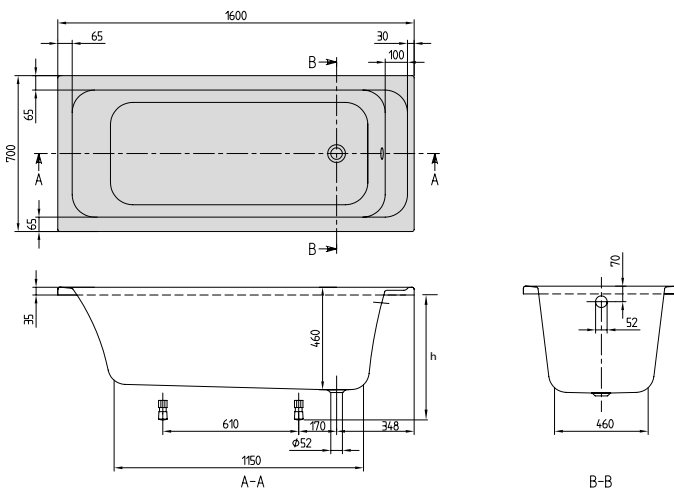

ARCHITECTURA Solo (Rectangle 1600 x 700) Acrylic

Article number	Description	Size l x w	Bottom l x w	Depth	Litres incl. 1 pers	Weight (kg)	01	pcs/pal.
UBA 167 ARA 2V-01	Architectura	1600 x 700	1150 x 460	460	165	21	489,-	10

Required with every bath:

U99740000	Bath feet, plastic, for baths with even bottom, adjustable from 130 to 180 mm	24,-

IMPORTANT NOTES:

1) Set of bath feet need to be ordered with every bath.
2) Architectura baths are luxury deep baths and require extended waste/overflow combination.