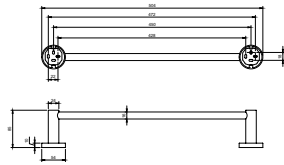

Design and special features

- Round contours bring harmony and elegance to the bathroom
- Concealed screws for flawless, sophisticated aesthetics

Finishes

Chrome

Matt Black

ELEMENTS TENDER

Towel rail

- Material: Zinc
- Wall-mounted
- Length: 305 mm