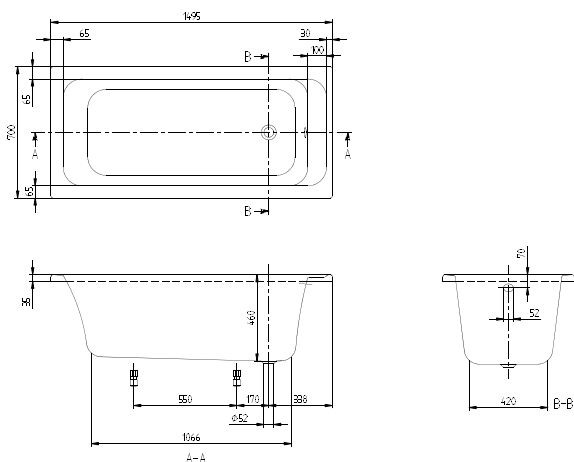

ARCHITECTURA BATHS

ARCHITECTURA (Rectangle 1500 x 700) Acrylic

Article number	Description	Size l x w	Bottom l x w	Depth	Litres incl. 1 pers	Weight (kg)	01	pcs/pal.
UBA 157 ARA 2V-01	Architectura	1500 x 700	1070 x 420	460	125	19	456,-	10

Required with every bath:

U99740000	Bath feet, plastic, for baths with even bottom, adjustable from 130 to 180 mm	23,-