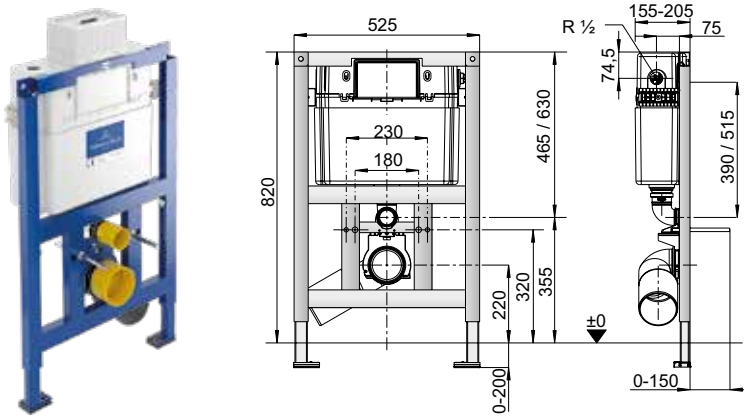

VICONNECT - WALL MOUNTED WC FRAMES

WC-ELEMENT - Wall Mounted WC-Element, 82cm Height, Front or Top Flush Plate Option

Article number	Description					Pc./ Pal.	kg/ Pc.
9209 30 00	525 x 820 x 160 mm self-supporting powder-coated steel frame, fully pre-assembled, front/top operated, please order flush plate separately, with filling valve type AG (air gap) WRAS compliant		379,-			14	10,8

with wall brackets, incl. feet and fastenings, with protection cap for the flushing pipe, 2 times M12 WC retaining bolts adjustable to 180/230mm with protection plugs and nuts, installation instructions, without flush plate, for dry-wall construction, installation onto a solid brick wall, etc., adjustment range of feet from unfinished floor level to upper edge of finished floor level: 0-200mm, adjustment range front to wall: 155-205mm (when mounted on wall brackets) front/top operated, button function transmitted to drain fitting via flexible cables, connection to flush plate via bayonet joint, with protection cap for the flushing pipe. Concealed cistern with insulation against condensation with dual flush 3/6l, adjustable to min 3/4,5l, max flush quantity 4/9l, filling valve noise Class I, flexible hose for filling valve, can be tightened by hand, 2-part angle valve connection set R1/2, mounting clip, 4 adjustment settings, protection box for access opening can be cut to size, with depth-adjustable WC connecting bend 90° DN 90 (Ø90)/DN 100 (Ø110) with protection cap complete WC connection set DN 90 (Ø90)/180mm, certification marks for concealed cistern: Noise Class I.