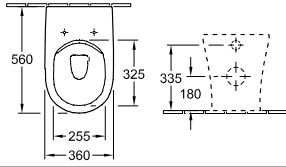

O.NOVO - BACK-TO-WALL WC, RIMLESS

BACK-TO-WALL WC - RIMLESS

DirectFlush