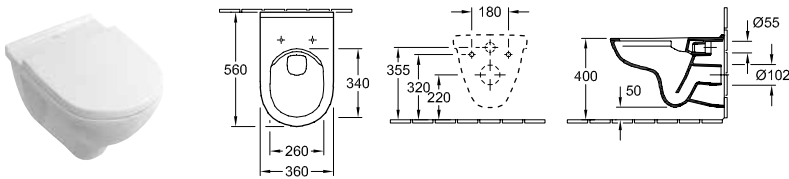

O.NOVO - WALL MOUNTED WC, RIMLESS

WALL MOUNTED WC, 56cm x 36cm, RIMLESS

DirectFlush

Article number	Description	01		pcs/ pal.	kg/ pc.
5660 R0 01	360 x 560 mm	243,-	-	14	18

wall-mounted, horizontal outlet, with water-saving AQUAREDUCT® system: flush volume 3 / 4,5 litres, not suitable for installation with flush valves

9M38 S1 01	TOILET SEAT AND COVER with QuickRelease and SoftClosing hinges, hinges in stainless steel	107,-	-	216	2,21