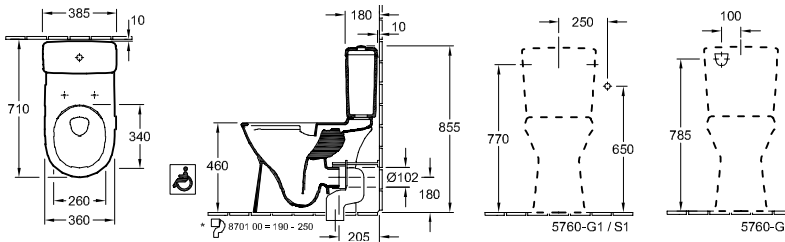

WASHDOWN TOILET FOR CLOSE-COUPLED TOILET-SUITE, RIMLESS VITA

DirectFlush

Article number	Description	01	P1	T1	pcs/ pal.	kg/ pc.
4620 R0 01	360 x 710 mm	267,-	-		6	28,7

floor-standing, horizontal outlet, with fastening set for concealed fastening, seat height: 460 mm

5760 61 01	CISTERN fastening set included, water inlet from the sides or rear, flushing mechanism with Dual-Flush water-saving button, chrome	176,-	-		16	12,77
5760 71 01	CISTERN fastening set included, bottom water inlet, flushing mechanism with DualFlush water-saving button, chrome	176,-	-		16	12,77
9M67 S1 XX	TOILET SEAT AND COVER VITA fastening from above, with special buffers to prevent slipping to the sides, with grip edge on the lid, with QuickRelease and SoftClosing hinges, hinges in stainless steel	-	255,-	255,-	72	3,1
9M72 61 XX	TOILET SEAT AND COVER VITA with special buffers to prevent slipping to the sides, with grip edge on the lid, with continuous hinge bolt, hinges in stainless steel	-	289,-	289,-	144	3,2
9M39 61 01	TOILET SEAT AND COVER hinges in stainless steel	89,-	-		108	2,09

XX = Colour Code to be indicated

01= White Alpin

Colours of accessories: 01 = White Alpin, T1 = White Alpin AntiBac, P1 = Blue AntiBac, 61 = Chrome

For wall mounted toilet installation frames please see ViConnect Collection