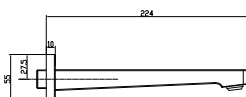

ARCHITECTURA SQUARE

Concealed single-lever bath / shower mixer

- Material: Brass
- Wall-mounted
- Connection Type 1/2"
- Max flow rate at 3 bar 20,5 l/min
- With diverter

Article number	Description	Price
TVS12500300061	Chrome	174,-
TVS125003000K5	Matt Black	244,-

Required Miscellaneous

Article number	Description	Price
TVS00035100000	Vi-Box universal concealed installation unit for single-lever mixer, Chrome / see page 105	83,-

Single-lever bath & shower mixer

- Material: Brass
- Wall-mounted
- Connection Type 1/2"
- Hand shower hose connection 1/2"
- Max flow rate at 3 bar 21,9 l/min
- With backflow preventer
- With diverter
- Spout length 145 mm

Article number	Description	Price
TVT12500100061	Chrome	226,-
TVT125001000K5	Matt Black	318,-

Bath spout

- Material: Brass
- Wall-mounted
- Connection Type 1/2"
- Max flow rate at 3 bar 21,9 l/min
- Spout length 210 mm

Article number	Description	Price
TVT12500200061	Chrome	109,-
TVT125002000K5	Matt Black	152,-