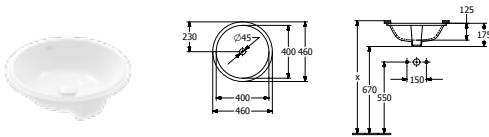

UNDERCOUNTER WASHBASIN

Article number	Description	01	pcs/ pal.	kg/ pc.
5A75 45 01	400 mm Diameter without tap hole area	291,-	10	8