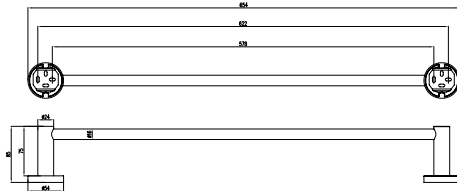

Towel rail

- Material: Zinc
- Wall-mounted
- Length: 654 mm

Article number	Description	Price
TVA15100200061	Chrome	86,-
TVA151002000K5	Matt Black	121,-