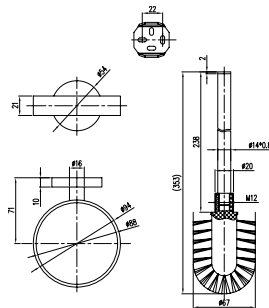

Toilet brush set

- Material: Zinc
- Wall-mounted
- Bottle made of frosted glass
- Incl. toilet brush

Article number	Description	Price
TVA15101600061	Chrome	100,-
TVA151016000K5	Matt Black	140,-