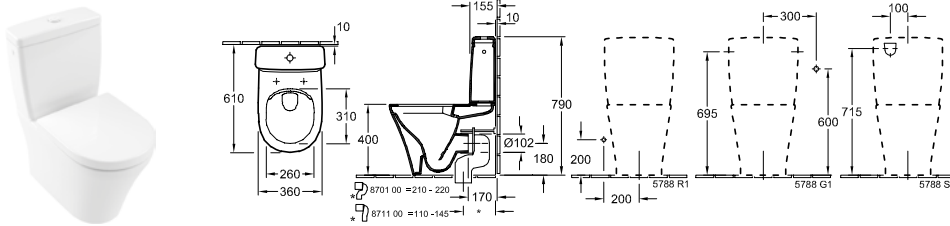

floor-standing, fully back to wall pan, horizontal outlet, with fastening set for concealed fastening; with watersaving AQUAREDUCT® system: flush volume 3 / 4,5 litres;

9M38 S1 01	TOILET SEAT AND COVER with QuickRelease and SoftClosing hinges, hinges in stainless steel	107,-	-	216	2,21
------------	---	-------	---	-----	------

O.NOVO - CLOSE-COUPLED COMPACT WCS, RIMLESS

CLOSE-COUPLED WC, RIMLESS, BACK TO WALL, COMPACT

DirectFlush

COMPACT

Article number	Description	01		pcs/ pal.	kg/ pc.
4625 R0 01	360 x 610 mm	319,-	-	8	30

Compact, floor-standing, back to wall, vertical outlet, with fastening set for concealed fastening, with water-saving AQUAREDUCT® system: flush volume 3 / 4,5 litres