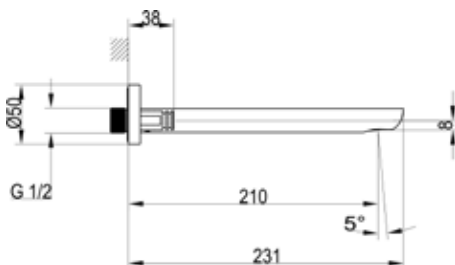

Article number	Description	Price
TVT10400100061	Chrome	166,-

Bath spout

- Material: Brass
- Wall-mounted
- Connection Type 1/2"
- Max flow rate at 3 bar 20,2 l/min
- Spout length 210 mm

Article number	Description	Price
TVT10450500061	Chrome	87,-