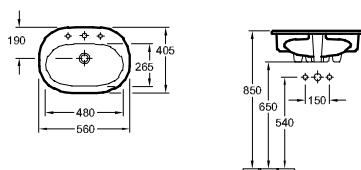

BUILT-IN WASHBASIN

Article number	Description	01		pcs/ pal.	kg/ pc.
4161 56 01	560 x 405 mm	165,-	-	16	12