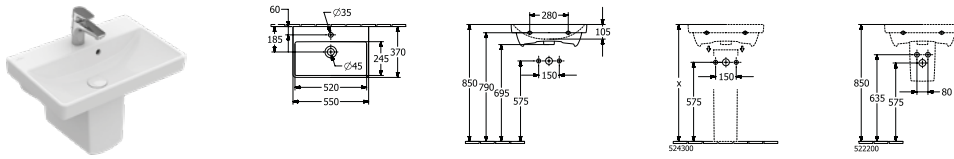

AVENTO - WASHBASINS (55cm - 60cm)

WASHBASIN COMPACT - 55cm x 37cm - WALL MOUNTED