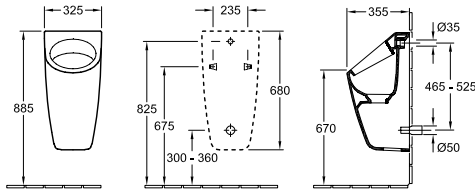

ARCHITECTURA - COMMERCIAL

SIPHONIC URINAL

Article number	Description	01		pcs/ pal.	kg/ pc.
5586 00 01	325 x 680 x 355 mm	677,-	-	9	22,6

Incl. outlet, consisting of ViChange siphon cartridge and ceramic outlet cover, fastening set included, concealed water inlet, concealed outlet

8706 20 00	VICHANGE SIPHON CARTRIDGE (required spare part) 1 ViChange replacement siphon cartridge incl. 1 glove, 1 disposal bag per set	-	45,-	0	0,1
8706 10 00	VICHANGE SIPHON CARTRIDGE (required spare part) 10 ViChange replacement siphon cartridges incl. 1 glove, 1 disposal bag per set	-	341,-	0	0,09
9933 00 00	WATER-INLET CONNECTOR (optional)	-	54,-	0	0,2
9220 67 00	FLEXIBLE WATER-INLET CONNECTOR (optional) not suitable for installation with ProDetect	-	79,-	0	0,29