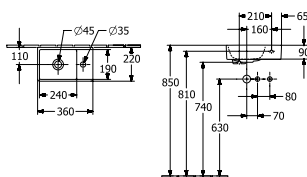

HANDWASHBASIN COMPACT - LEFT HAND - 36cm

Article number	Description	01		pcs/ pal.	kg/ pc.
4300 3L 01	360 x 220 mm	175,-	-	90	5,5