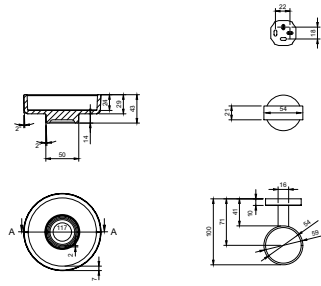

ELEMENTS TENDER

Soap Dish

- Material: Zinc
- Wall-mounted
- Soap dish made of frosted glass

Article number	Description	Price
TVA15101900061	Chrome	51,-
TVA151019000K5	Matt Black	72,-