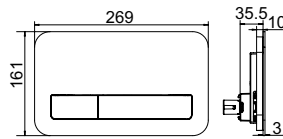

TOILET FLUSH PLATE 100S

Article number	Description	61	68	69		pcs/ pal.	kg/ pc.
9224 85 XX	205 x 145 x 22 mm made of high-quality plastic or stainless steel	67,-	48,-	67,-		224	0,27

FLUSHPLATE 200S

Article number	Description	61	68	69, AN	Pc./ Pal.	kg/ Pc.
9224 90 XX	269 x 161 x 13mm surface made of high-quality plastic	67,-	48,-	67,-	224	0,27