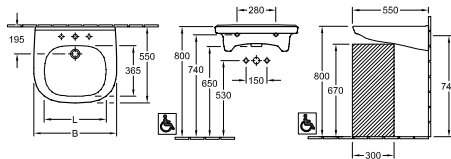

WASHBASIN VITA - 61/56cm - WALL MOUNTED

Article number	Description	01		pcs/ pal.	kg/ pc.
4119 60 01	610 x 550 mm	261,-	-	16	18,8
4119 55 01	560 x 550 mm	238,-	-	16	17