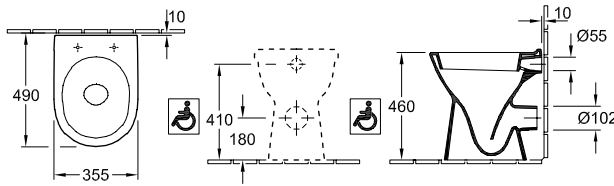

VICARE - COMMERCIAL PANS

WASHDOWN TOILET VITA

Article number	Description	01	P1	T1	pcs/ pal.	kg/ pc.
4683 R0 01	355 x 480 mm	320,-	-		8	20

floor-standing, horizontal outlet, with fastening set for concealed fastening, seat height: 460 mm

9M67 S1 XX	TOILET SEAT AND COVER VITA fastening from above, with special buffers to prevent slipping to the sides, with grip edge on the lid, with QuickRelease and SoftClosing hinges, hinges in stainless steel	-	255,-	255,-	72	3,1
9M72 61 XX	TOILET SEAT AND COVER VITA with special buffers to prevent slipping to the sides, with grip edge on the lid, with continuous hinge bolt, hinges in stainless steel	-	289,-	289,-	144	3,2
9M39 61 01	TOILET SEAT AND COVER hinges in stainless steel	89,-	-		108	2,09