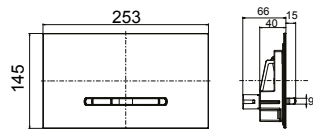

FLUSHPLATE 300G

Article number	Description	RA	RE	RB	Pc./ Pal.	kg/ Pc.
9221 60 XX	253 x 145 x 20mm; surface made of high-quality safety glass, metal buttons (brushed stainless steel look)	272,-	272,-	272,-	192	0,66