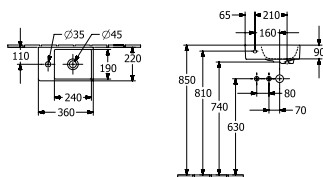

AVENTO - HAND WASHBASINS / SEMI RECESSED

HANDWASHBASIN COMPACT - RIGHT HAND - 36cm

Article number	Description	01		pcs/ pal.	kg/ pc.
4300 3R 01	360 x 220 mm	175,-	-	90	5,5