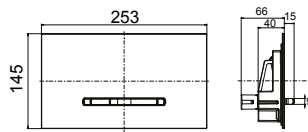

FLUSHPLATE 300S

Article number	Description	61	68	69	Pc./ Pal.	kg/ Pc.
9221 80 XX	253 x 145 x 20mm; surface made of high-quality plastic,	96,-	68,-	96,-	192	0,37