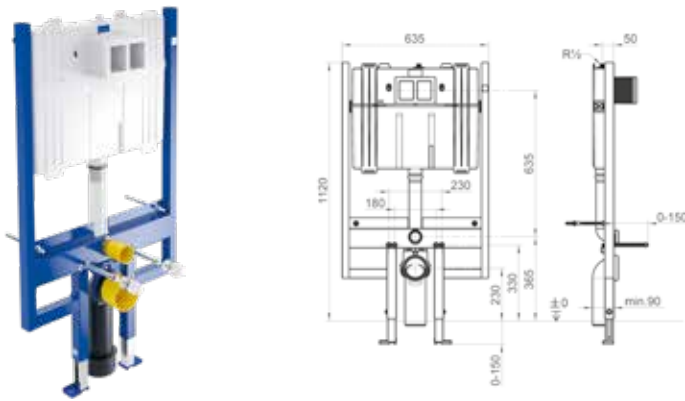

WC-ELEMENT COMPACT - Wall Mounted WC-Element, 112cm Height, Front Only Flush Plate, 9cm Slim Line Installation, Rear/Vertical Outlet Only

Article number	Description					Pc./ Pal.	kg/ Pc.
9224 76 00	665 x 1185 x 90mm self-supporting powder-coated steel frame, fully pre-assembled		379,-			10	13,8

with wall brackets, incl. feet and fastenings, with protection cap for the flushing pipe, 2 times M12 WC retaining bolts adjustable to 180mm with protection plugs and nuts, installation instructions, without flush plate, for dry-wall construction, installation onto a solid brick wall, etc., adjustment range of feet from unfinished floor level to upper edge of finished floor level: 0-200mm, adjustment range front to wall: 90mm, with cistern 80mm, installation min. 90mm, 80mm cistern, 6 adjustable setting and insulation against condensation with dual flush 3/6l, adjustable to min 3/4,5l, max flush quantity 7,5l, filling valve noise Class I, flexible hose for filling valve, can be tightened by hand, 2-part angle valve connection set R1/2, protection box for access opening can be cut to size, with depth-adjustable WC connecting bend 90° DN 90 (Ø90)/DN 100 (Ø110) with protection cap complete WC connection set DN 90 (Ø90)/180mm, certification marks for concealed cistern: Noise Class I.