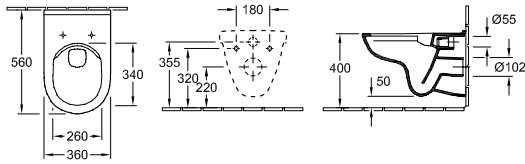

O.NOVO - WALL MOUNTED WC COMBI PACKS

COMBI-PACK - STANDARD 56cm x 36cm, RIMLESS DirectFlush

Article number	Description	01		pcs/ pal.	kg/ pc.
5660 HR 01	individual packaging materials, wall-mounted, horizontal outlet composed of: Washdown WC DirectFlush 5660 R0 XX, WC-seat with QuickRelease and Soft-Closing hinges 9M38 S1 01	367,-	-	12	20