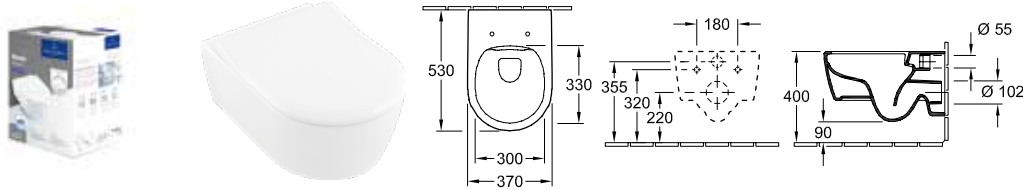

AVENTO - COMBI PACKS

COMBI-PACK
DirectFlush

Article number	Description		01		pcs/ pal.	kg/ pc.
5656 RS 01	individual packaging materials, wall-mounted, horizontal outlet composed of: Washdown WC DirectFlush 5656 R0 XX, SlimSeat with QuickRelease and SoftClosing hinges 9M87 S1 01		590,-	-	12	22