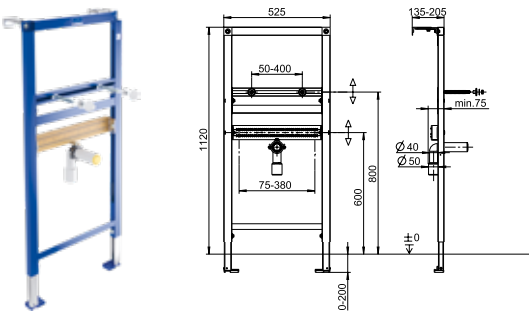

WASHBASIN INSTALLATION ELEMENT for dry-wall construction, standard height

Article number	Description	LC	pcs/ pal.	kg/ pc.
9221 49 00	525 x 1120 x 75 mm self-supporting powder-coated steel frame, fully pre-assembled	204,-	10	8,05

for covering with plasterboard, installation onto a solid brick wall, in dry-wall constructions etc., adjustment range of feet from unfinished floor level to upper edge of finished floor level: 0-200 mm, adjustment range front to wall: 135-205mm (when mounted on wall brackets), 4-point fastening, suitable for all washbasins and handwashbasins, with multiply bonded laminated wood panel and scaling for the free positioning of drinking water pipe wall panels, with 2 x M10 bolts for fastening washbasin, including protection plugs and washbasin fastenings, with universal waste bend DN 50 (Ø 50) / DN 40 (Ø 40) incl. rubber collar for odour trap outlet connector DN 40 (Ø 40) / DN 32 (Ø 32), protection plugs and sound-absorbing clamp, with wall brackets, with protection cap for the flushing pipe, installation instructions, incl. self-locking feet with adjustable base plates and fastening materials, individual packaging materials