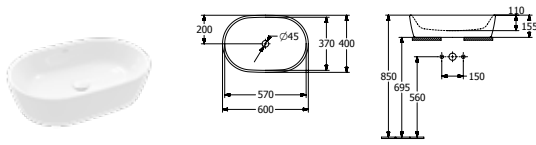

ARCHITECTURA - SIT-ON, BUILT-IN AND UNDERCOUNTER BASINS

SURFACE-MOUNTED WASHBASIN

Article number	Description	01	pcs/ pal.	kg/ pc.
5A26 60 01	600 x 400 mm for wall-mounted washbasin mixers or tall pillar tap fittings, without tap hole area 	347,-	10	14