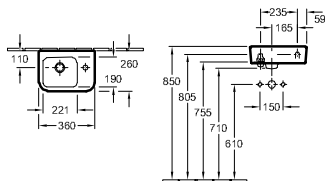

EXPRESS - OVERVIEW

CERAMIC AND FURNITURE

ARCHITECTURA

For Architectura commercial products please see page 78

ARCHITECTURA - BASINS (36-55cm)

HANDWASHBASIN - 36cm - WALL MOUNTED

Article number	Description	01		pcs/ pal.	kg/ pc.
4373 36 01	360 x 260 mm suitable for 1-hole tap fittings, tap hole punched out on right	122,-	-	48	7