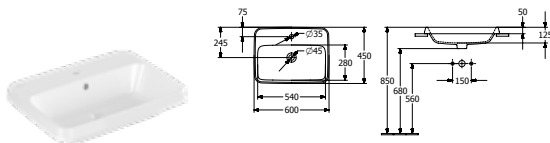

BUILT-IN WASHBASIN

Article number	Description	01	pcs/ pal.	kg/ pc.
5A67 60 01	600 x 450 mm suitable for 3-hole fittings, central tap hole punched out	343,-	0	12