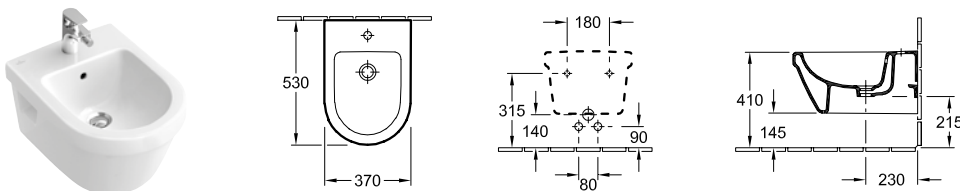

WALL MOUNTED BIDET

Article number	Description	01		pcs/ pal.	kg/ pc.
5484 00 01	370 x 530 mm ○ ○	461,-	-	16	19,3

For wall mounted toilet installation frames please see ViConnect Collection