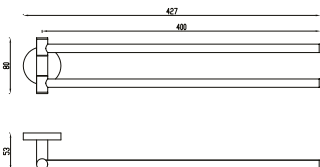

Towel holder, double-arm

- Material: Zinc
- Wall-mounted
- Swivel
- Length: 400 mm

Article number	Description	Price
TVA15103800061	Chrome	166,-
TVA151038000K5	Matt Black	232,-