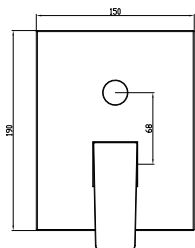

ARCHITECTURA SQUARE

Concealed single-lever bath / shower mixer

- Material: Brass
- Wall-mounted
- Connection Type 1/2"
- Max flow rate at 3 bar 20,5 l/min
- With diverter

Article number	Description	Price
TVS12500300061	Chrome	174,-
TVS125003000K5	Matt Black	244,-

Required Miscellaneous

Article number	Description	Price
TVS00035100000	Vi-Box universal concealed installation unit for single-lever mixer, Chrome / see page 105	83,-