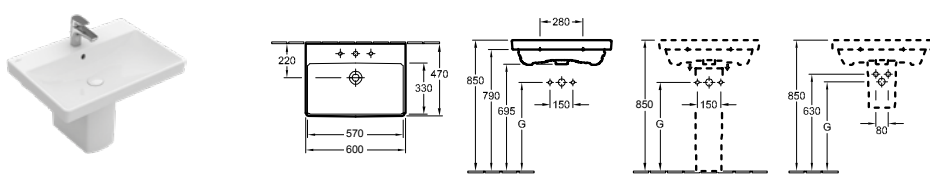

WASHBASIN - 60cm - WALL MOUNTED

Article number	Description	01		pcs/ pal.	kg/ pc.
4158 60 01	600 x 470 mm	234,-	-	24	16.5
5244 00 01	TRAP COVER cannot be combined with 3-hole tap fittings, incl. fastening set "SmartFix"	208,-	-	40	5,59

For wall mounted washbasin installation frames please the ViConnect Collection