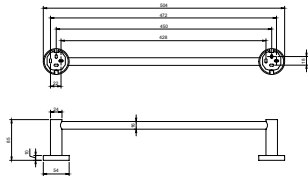

Towel rail

- Material: Zinc
- Wall-mounted
- Length: 457 mm

Article number	Description	Price
TVA15100100061	Chrome	64,-
TVA151001000K5	Matt Black	90,-