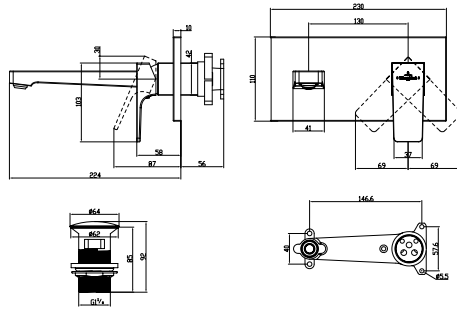

ARCHITECTURA SQUARE

Single-lever basin mixer

- With push-open waste
- Material: Brass
- Wall-mounted
- Connection Type 3/8"
- Max flow rate at 3 bar 4,6 l/min
- Spout length 147 mm

Article number	Description	Price
TVW12500300061	Chrome	256,-
TVW125003000K5	Matt Black	358,-

Required Miscellaneous

Article number	Description	Price
TVW00015200000	Universal concealed installation unit for single-lever mixer, Chrome / see page 105	94,-