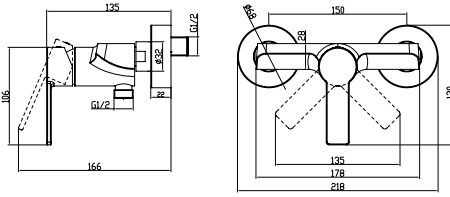

ARCHITECTURA

Single-lever shower mixer

- Material: Brass
- Wall-mounted
- Connection Type 1/2"
- Hand shower hose connection 1/2"
- Max flow rate at 3 bar 22,3 l/min
- With backflow preventer

Article number	Description	Price
TVS10300100061	Chrome	161,-