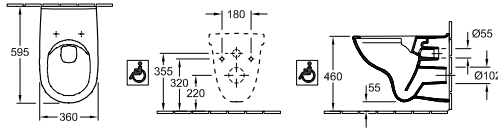

WASHDOWN TOILET VITA, RIMLESS

DirectFlush

Article number	Description	01	P1	T1	pcs/ pal.	kg/ pc.
4695 R0 01	360 x 595 mm	Direct Flush 425,-	-		12	22
wall-mounted, horizontal outlet, seat height: 460 mm, not suitable for installation with flush valves						
9M67 S1 P1	TOILET SEAT AND COVER VITA fastening from above, with special buffers to prevent slipping to the sides, with grip edge on the lid, with QuickRelease and SoftClosing hinges, hinges in stainless steel	-	255,-		72	3,1
9M38 S1 01	TOILET SEAT AND COVER with QuickRelease and SoftClosing hinges, hinges in stainless steel	107,-	-		216	2,21
9M72 61 XX	TOILET SEAT AND COVER VITA with special buffers to prevent slipping to the sides, with grip edge on the lid, with continuous hinge bolt, hinges in stainless steel	-	188,-	188	144	3,2
9M71 61 01	SEAT hinges in stainless steel	-	85,-		216	1,04