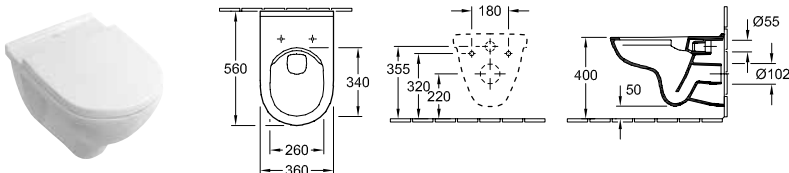

WALL MOUNTED WC, 56cm x 36cm

Article number	Description	01		pcs/ pal.	kg/ pc.
5660 10 01	360 x 560 mm	208,-	-	14	18

wall-mounted, horizontal outlet, with water-saving AQUAREDUCT® system: flush volume 3 / 4,5 litres, not suitable for installation with flush valves

9M38 S1 01	TOILET SEAT AND COVER with QuickRelease and SoftClosing hinges, hinges in stainless steel	107,-	-	216	2,21