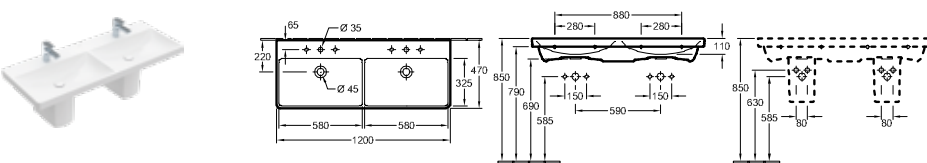

DOUBLE WASHBASIN 130cm WALL MOUNTED

Article number	Description	01		pcs/ pal.	kg/ pc.
4A23 CK 01	1200 x 470 mm 2x	1010,-	-	8	32,5
5244 00 01	TRAP COVER cannot be combined with 3-hole tap fittings, incl. fastening set "SmartFix"	SmartFix 208,-	-	40	5,59