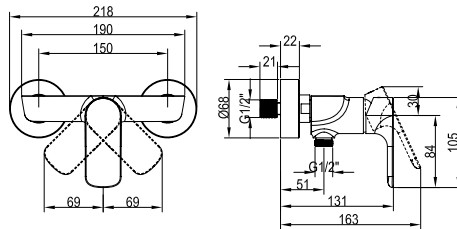

Single-lever shower mixer

- Material: Brass
- Wall-mounted
- Connection Type 1/2"
- Hand shower hose connection 1/2"
- Max flow rate at 3 bar 22,3 l/min
- With backflow preventer

Article number	Description	Price
TVS10400100061	Chrome	157,-