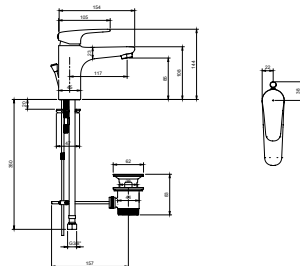

Single-lever basin mixer

- With draw bar outlet fitting
- Material: Brass
- Deck-mounted
- Connection Type 3/8"
- Max flow rate at 3 bar 4,8 l/min
- Spout length 117 mm
- Spout height 85 mm

Article number	Description	Price
TVW10510111061	Chrome	110,-