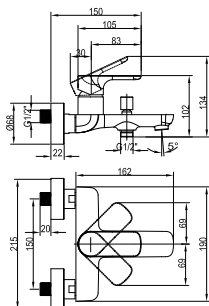

Single-lever bath & shower mixer

- Material: Brass
- Wall-mounted
- Connection Type 1/2"
- Hand shower hose connection 1/2"
- Max flow rate at 3 bar 28,2 l/min
- With backflow preventer
- With automatic diverter
- Spout length 162 mm
- Spout height 34 mm

Article number	Description	Price
TVT10400100061	Chrome	166,-