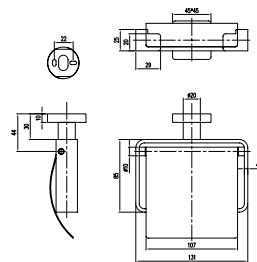

Toilet roll holder with cover

- Material: Brass
- Wall-mounted

Article number	Description	Price
TVA15201300061	Chrome	92,-
TVA152013000K5	Matt Black	130,-