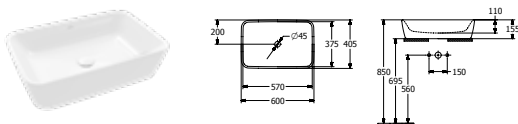

SURFACE-MOUNTED WASHBASIN

Article number	Description	01	pcs/ pal.	kg/ pc.
5A27 60 01	600 x 400 mm for wall-mounted washbasin mixers or tall pillar tap fittings, without tap hole area	347,-	10	16.5