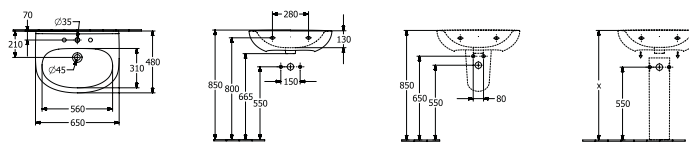

WASHBASIN - 65cm Wall Mounted

Article number	Description	01		pcs/ pal.	kg/ pc.
4A40 65 01	650 x 480 mm	172,-	-	14	18

5265 00 01	PEDESTAL	85,-	-	56	7,94

5266 00 01	TRAP COVER fastening set included	102,-	-	40	7,6

NEW

For wall mounted washbasin installation frames please see the ViConnect collection