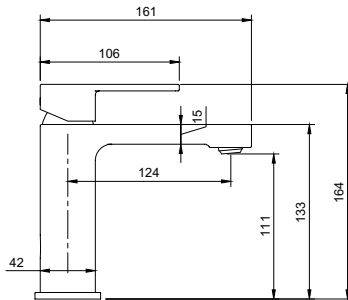

Single-lever basin mixer

- Without waste
- Material: Brass
- Deck-mounted
- Connection Type 3/8"
- Max flow rate at 3 bar 4,6 l/min
- Spout length 124 mm
- Spout height 111 mm

Article number	Description	Price
TVW10300400161	Chrome	144,-