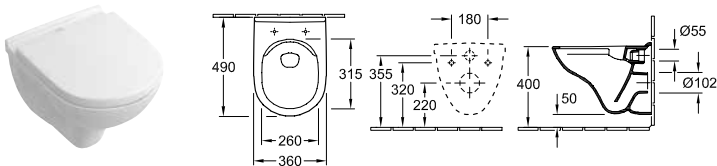

WALL MOUNTED WC, 36cm x 49cm, RIMLESS, COMPACT

DirectFlush

COMPACT

Article number	Description	01		pcs/ pal.	kg/ pc.
5688 R0 01	360 x 490 mm	316,-	-	14	14

wall-mounted, horizontal outlet, with water-saving AQUAREDUCT® system: flush volume 3 / 4,5 litres, not suitable for installation with flush valves

9M38 S1 01	TOILET SEAT AND COVER with QuickRelease and SoftClosing hinges, hinges in stainless steel	107,-	-	216	2,21