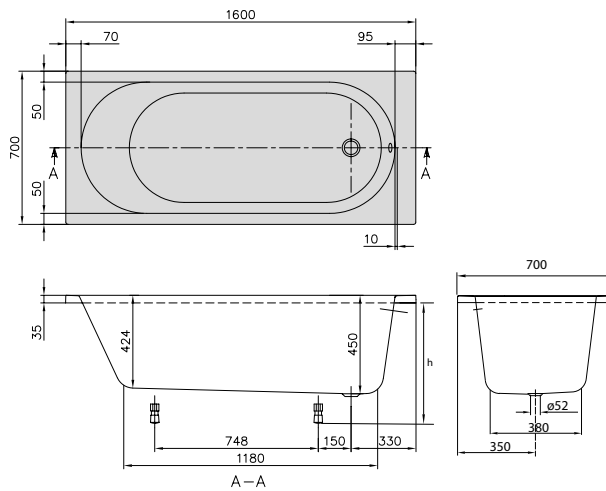

O.NOVO BATHS

O.NOVO Solo (RECTANGULAR 1600 x 700) ACRYLIC

Article number	Description	Size l x w	Bottom l x w	Depth	Litres incl. 1 pers	Weight (kg)	Price	pcs/pal.
UBA 160 CAS 2V-01	O.novo, Solo, White	1600 x 700	1180 x 400	450	125	20	428,-	20

Required with every bath:

U99740000	Bath feet, plastic, for baths with even bottom, adjustable from 130 to 180 mm	24,-