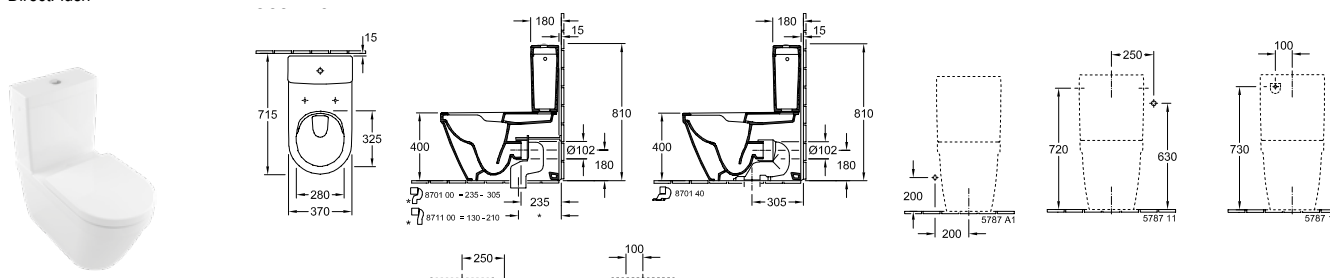

ARCHITECTURA - BACK-TO-WALL WC

BACK-TO-WALL WC - RIMLESS

DirectFlush

Article number	Description	01		pcs/ pal.	kg/ pc.
5690 R0 01	370 x 540 mm	Direct Flush	335,-	-	12 25,5
floor-standing, back to wall, horizontal outlet, with fastening set for concealed fastening, with water-saving AQUAREDUCT® system: flush volume 3 / 4,5 litres					
98M9 C1 01	TOILET SEAT AND COVER with QuickRelease and SoftClosing hinges, hinges in stainless steel		123,-	-	144 2,52
98M9 D1 01	TOILET SEAT AND COVER hinges in stainless steel		91,-	-	90 2,57
9M70 S1 01	TOILET SEAT AND COVER SLIMSEAT with QuickRelease and SoftClosing hinges, hinges in stainless steel	Slim Seat	163,-	-	90 2,97

For concealed cisterns and flush plates
see the VConnect collection

ARCHITECTURA - CLOSE-COUPLED WC - RIMLESS

CLOSE-COUPLED WC - RIMLESS

DirectFlush

Article number	Description	01		pcs/ pal.	kg/ pc.
5691 R0 01	370 x 700 mm	380,-	-	6	37,2
<p>floor-standing, back to wall, horizontal outlet, with fastening set for concealed fastening, with water-saving AQUAREDUCT® system: flush volume 3 / 4,5 litres, Recommendation: to be installed at a distance of 15 mm from the wall</p>					
5787 61 01	CISTERN water inlet from the sides or rear, flushing mechanism with DualFlush water-saving button, chrome	199,-	-	48	15
5787 71 01	CISTERN bottom water inlet, flushing mechanism with DualFlush water-saving button, chrome	199,-	-	48	15,26
98M9 C1 01	TOILET SEAT AND COVER with QuickRelease and SoftClosing hinges, hinges in stainless steel	123,-	-	144	2,52
98M9 D1 01	TOILET SEAT AND COVER hinges in stainless steel	91,-	-	90	2,57
9M70 S1 01	TOILET SEAT AND COVER SLIMSEAT with QuickRelease and SoftClosing hinges, hinges in stainless steel	163,-	-	90	2,97