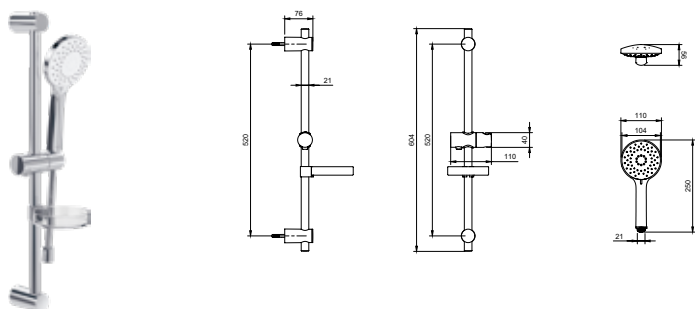

Shower set with three spray types

- Material: ABS-Plastic / Stainless steel
- Wall-mounted
- Hand shower hose connection 1/2"
- Hand shower: max flow rate at 3 bar 8,7 l/min
- With backflow preventer
- Shower Ø 110 mm

Article number	Description	Price
TVS109004UK061	Chrome	82,-
TVS109004UK0K5	Matt Black	115,-