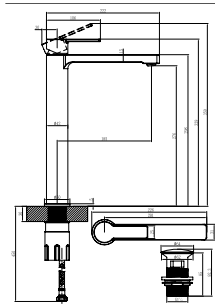

Tall single-lever basin mixer

- With push-open waste
- Material: Brass
- Deck-mounted
- Connection Type 3/8"
- Max flow rate at 3 bar 4,6 l/min
- Spout length 185 mm
- Spout height 276 mm

Article number	Description	Price
TVW10300500061	Chrome	226,-