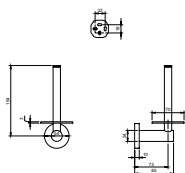

Corner Wire Basket

- Material: Zinc
- Wall-mounted

Article number	Description	Price
TVA15100900061	Chrome	64,-
TVA151009000K5	Matt Black	90,-