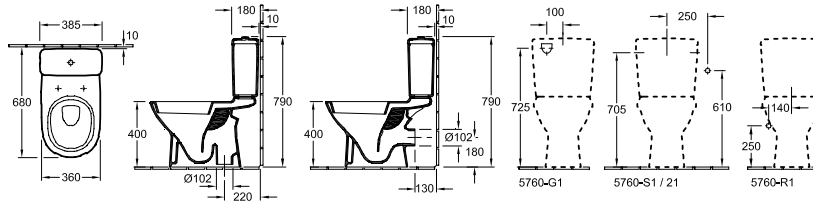

CLOSE-COUPLED WC, OPEN BACK

Article number	Description	01		pcs/ pal.	kg/ pc.
5661 10 01	360 x 670 mm horizontal outlet		176,-	-	16 22.3
floor-standing, with fastening set for concealed fastening, with water-saving AQUAREDUCT® system: flush volume 3 / 4,5 litres					
5760 61 01	CISTERN fastening set included, water inlet from the sides or rear, flushing mechanism with Dual-Flush water-saving button, chrome		176,-	-	16 13.82
5760 71 01	CISTERN fastening set included, bottom water inlet, flushing mechanism with DualFlush water-saving button, chrome		176,-	-	16 13.82
9M38 S1 01	TOILET SEAT AND COVER with QuickRelease and SoftClosing hinges, hinges in stainless steel		107,-	-	216 2.21