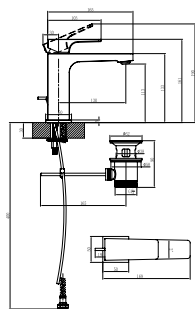

- With draw bar outlet fitting
- Material: Brass
- Deck-mounted
- Connection Type 3/8"
- Max flow rate at 3 bar 4,7 l/min
- Spout length 130 mm
- Spout height 113 mm

Article number	Description	Price
TVW12500100061	Chrome	173,-
TVW125001000K5	Matt Black	243,-