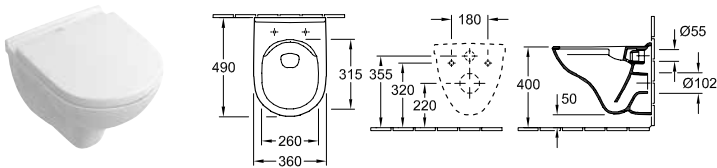

WALL MOUNTED WC, 36cm x 49cm, COMPACT

COMPACT

Article number	Description	01		pcs/ pal.	kg/ pc.
5688 10 01	360 x 490 mm	267,-	-	14	14

wall-mounted, horizontal outlet, with water-saving AQUAREDUCT® system: flush volume 3 / 4,5 litres, not suitable for installation with flush valves

9M38 S1 01	TOILET SEAT AND COVER with QuickRelease and SoftClosing hinges, hinges in stainless steel	107,-	-	216	2,21