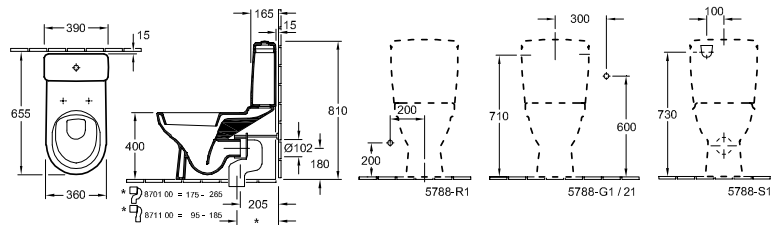

CLOSE-COUPLED WC, FLAT BACK-TO-WALL

Article number	Description	01		pcs/ pal.	kg/ pc.
5658 10 01	360 x 640 mm		274,-	-	6 32.82
floor-standing, back to wall, horizontal outlet, with fastening set for concealed fastening, with water-saving AQUAREDUCT® system: flush volume 3 / 4,5 litres,					
5788 71 01	CISTERN water inlet from the sides, flushing mechanism with DualFlush water-saving button, chrome		208,-	-	16 11.76
5788 61 01	CISTERN bottom water inlet, flushing mechanism with DualFlush water-saving button, chrome		208,-	-	16 12.14
9M38 S1 01	TOILET SEAT AND COVER with QuickRelease and SoftClosing hinges, hinges in stainless steel		107,-	-	216 2.21