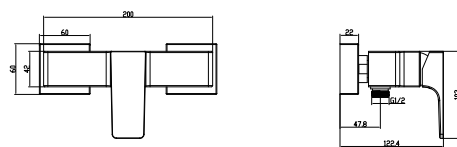

Single-lever shower mixer

- Material: Brass
- Wall-mounted
- Connection Type 1/2"
- Hand shower hose connection 1/2"
- Max flow rate at 3 bar 13,2 l/min
- With backflow preventer

Article number	Description	Price
TVS12500100061	Chrome	183,-
TVS125001000K5	Matt Black	256,-