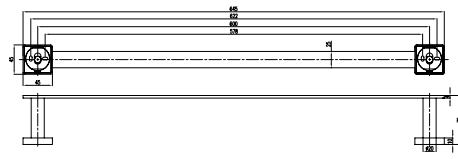

ELEMENTS STRIKING

Towel rail

- Material: Brass
- Wall-mounted
- Length: 645 mm

Article number	Description	Price
TVA15200200061	Chrome	129,-
TVA152002000K5	Matt Black	181,-