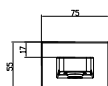

ARCHITECTURA SQUARE

Concealed single-lever bath / shower mixer

- Material: Brass
- Wall-mounted
- Connection Type 1/2"
- Max flow rate at 3 bar 20,5 l/min
- With diverter

Article number	Description	Price
TVS12500300061	Chrome	174,-
TVS125003000K5	Matt Black	244,-

Required Miscellaneous

Article number	Description	Price
TVS00035100000	Vi-Box universal concealed installation unit for single-lever mixer, Chrome / see page 105	83,-

Single-lever bath & shower mixer

- Material: Brass
- Wall-mounted
- Connection Type 1/2"
- Hand shower hose connection 1/2"
- Max flow rate at 3 bar 21,9 l/min
- With backflow preventer
- With diverter
- Spout length 145 mm

Article number	Description	Price
TVT12500100061	Chrome	226,-
TVT125001000K5	Matt Black	318,-

Bath spout

- Material: Brass
- Wall-mounted
- Connection Type 1/2"
- Max flow rate at 3 bar 21,9 l/min
- Spout length 210 mm

Article number	Description	Price
TVT12500200061	Chrome	109,-
TVT125002000K5	Matt Black	152,-