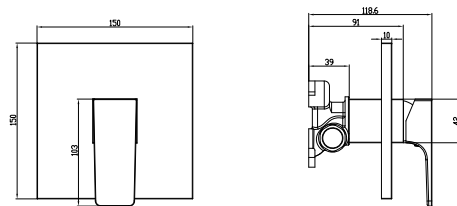

Concealed single-lever bath / shower mixer

- Material: Brass
- Wall-mounted
- Connection Type 1/2"
- Max flow rate at 3 bar 22,6 l/min

Article number	Description	Price
TVS12500200061	Chrome	161,-
TVS125002000K5	Matt Black	226,-

Required Miscellaneous

Article number	Description	Price
TVS00035100000	Vi-Box universal concealed installation unit for single-lever mixer, Chrome / see page 105	83,-