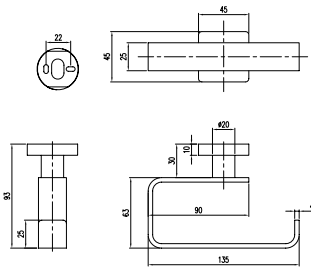

ELEMENTS STRIKING

Toilet roll holder without cover

- Material: Brass
- Wall-mounted

Article number	Description	Price
TVA15201400061	Chrome	62,-
TVA152014000K5	Matt Black	88,-