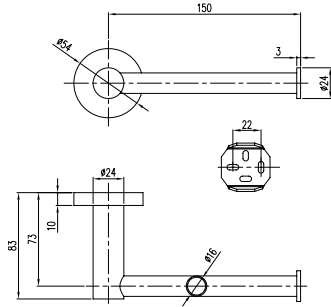

ELEMENTS TENDER

Toilet roll holder without cover

- Material: Zinc
- Wall-mounted

Article number	Description	Price
TVA15101400061	Chrome	54,-
VA151014000K5	Matt Black	76,-