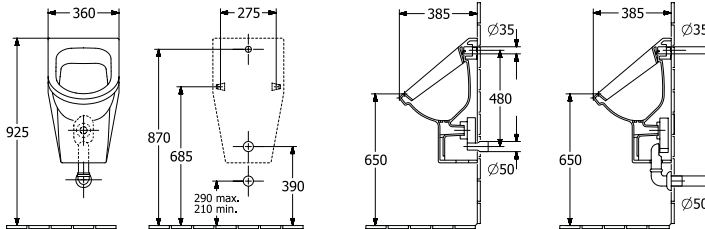

SIPHONIC URINAL

Article number	Description	01		pcs/ pal.	kg/ pc.
5574 00 01	355 x 620 x 385 mm splash-reducing	364,-	-	20	18,55

fastening set included, concealed water inlet, Outlet may be concealed

9326 00 00	EXTRACTOR (optional) horizontal outlet, Flush volume: 1,0 l		-	90,-	0	0,16
9933 00 00	WATER-INLET CONNECTOR (optional)	-	54,-	0	0,2