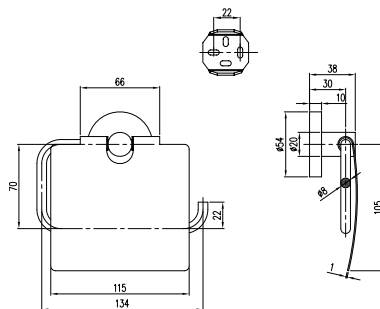

Toilet roll holder with cover

- Material: Zinc
- Wall-mounted

Article number	Description	Price
TVA15101300061	Chrome	69,-
TVA151013000K5	Matt Black	97,-