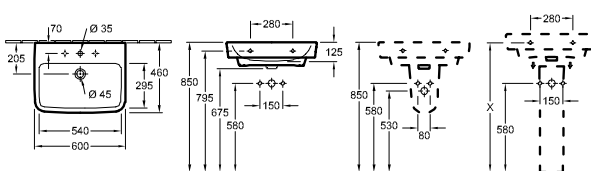

WASHBASIN - 60cm Wall Mounted

Article number	Description	01		pcs/ pal.	kg/ pc.
4A41 60 01	600 x 460 mm	142,-	-	16	18,6
5265 00 01	PEDESTAL	85,-	-	56	7,94
5266 00 01	TRAP COVER fastening set included	102,-	-	40	7,6

For wall mounted washbasin installation frames please see the ViConnect collection