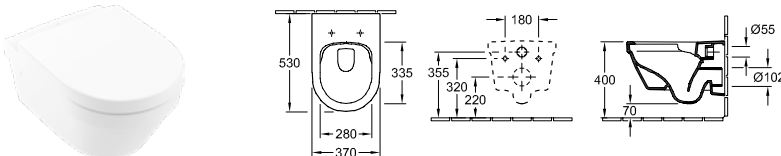

WALL MOUNTED WC - STANDARD SIZE 53cm x 37cm, RIMLESS, CONCEALED FIXINGS

DirectFlush

Article number	Description	01		pcs/ pal.	kg/ pc.
4694 R0 01	370 x 530 mm	301,-	-	14	24,7
wall-mounted, horizontal outlet, fastening set included, with water-saving AQUAREDUCT® system: flush volume 3 / 4,5 litres, not suitable for installation with flush valves					
98M9 C1 01	TOILET SEAT AND COVER with QuickRelease and SoftClosing hinges, hinges in stainless steel	123,-	-	144	2,52
98M9 D1 01	TOILET SEAT AND COVER hinges in stainless steel	91,-	-	90	2,57
9M70 S1 01	TOILET SEAT AND COVER SLIMSEAT with QuickRelease and SoftClosing hinges, hinges in stainless steel	163,-	-	90	2,97