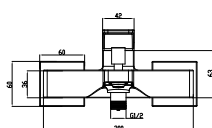

Single-lever bath & shower mixer