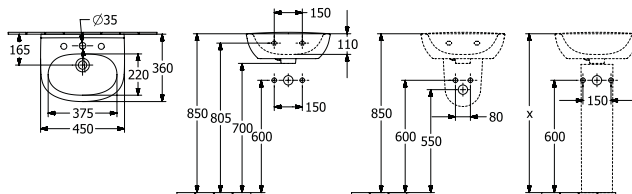

HANDWASHBASIN COMPACT - 45cm

Article number	Description	01		pcs/ pal.	kg/ pc.
4340 45 01	450 x 360 mm	93,-	-	36	8,5
5265 00 01	PEDESTAL	85,-	-	56	7,94
5267 00 01	TRAP COVER (BASIN UNDER 500mm) fastening set included	99,-	-	64	4,8

NEW