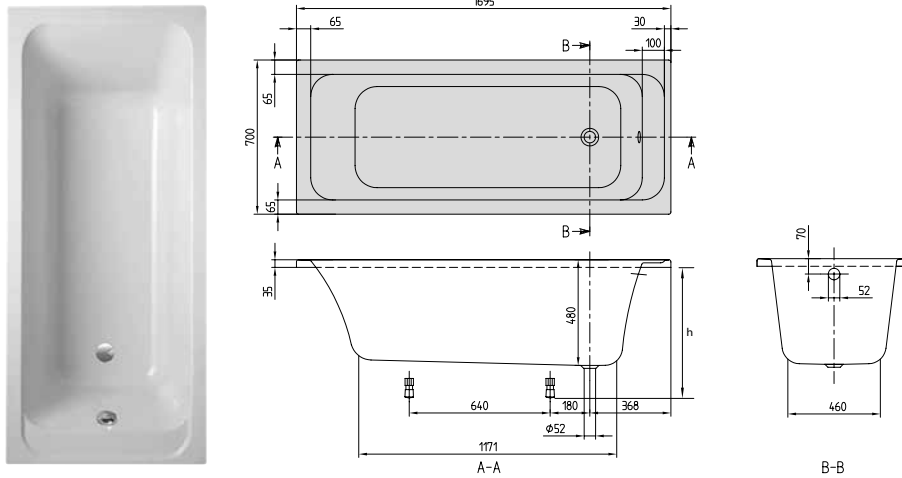

ARCHITECTURA BATHS

ARCHITECTURA Solo (Rectangle 1700 x 700) Acrylic

Article number	Description	Size l x w	Bottom l x w	Depth	Litres incl. 1 pers	Weight (kg)	01	pcs/pal.
UBA 177 ARA 2V-01	Architectura	1700 x 700	1200 x 460	480	195	23	479,-	10

Required with every bath:

U99740000	Bath feet, plastic, for baths with even bottom, adjustable from 130 to 180 mm	24,-

Optional accessories for baths:

Article number	Description	Price
U90170061	Handgrips, 1 pair = 2 grips, Chrome	235,-