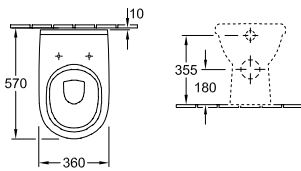

BACK-TO-WALL WC