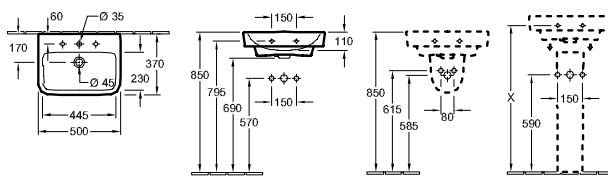

For wall mounted washbasin installation frames please see ViConnect Collection

O.NOVO - HAND WASHBASINS

O.NOVO - BASINS (50cm - 60cm)

WASHBASIN - 50cm Wall Mounted

Article number	Description	01		pcs/ pal.	kg/ pc.
4344 50 01	500 x 370 mm   	119,-	-	22	12
5265 00 01	PEDESTAL	85,-	-	56	7,94
5267 00 01	TRAP COVER (BASIN UNDER 500mm) fastening set included	99,-	-	64	5