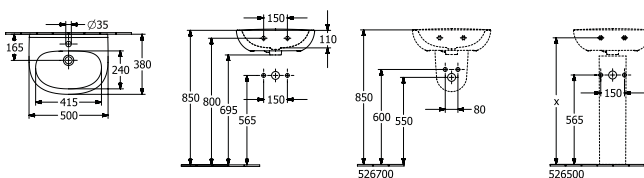

HANDWASHBASIN - 50cm

Article number	Description	01		pcs/ pal.	kg/ pc.
4340 50 01	500 x 380 mm	112,-	-	36	11
5265 00 01	PEDESTAL	85,-	-	56	7,94
5267 00 01	TRAP COVER (BASIN UNDER 500mm) fastening set included	99,-	-	64	4,8

NEW

For wall mounted washbasin installation frames please see ViConnect Collection