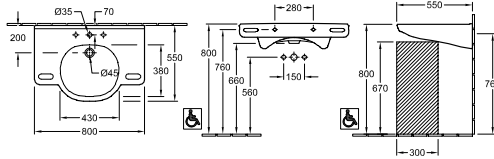

WASHBASIN VITA - 80cm - WALL MOUNTED

Article number	Description	01		pcs/ pal.	kg/ pc.
4120 80 01	800 x 550 mm	689,-	-	12	21,6