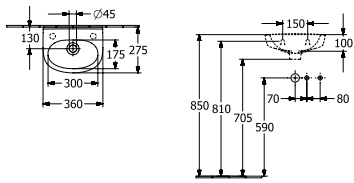

O.NOVO LIGHT - HAND WASH BASINS

HANDWASHBASIN COMPACT - 36cm

Article number	Description	01		pcs/ pal.	kg/ pc.
4340 36 01	360 x 275 mm	105,-	-	48	5,6
4340 3R 01	360 x 275 mm tap hole right	105,-	-	48	5,6
4340 3L 01	360 x 275 mm tap hole left	105,-	-	48	5,6

NEW