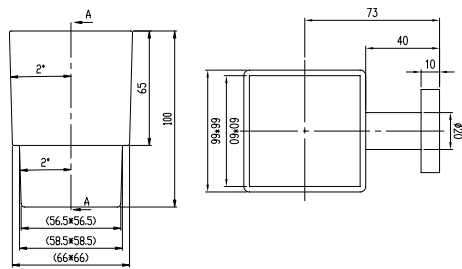

Tumbler holder

- Material: Brass
- Wall-mounted
- Tumbler made of frosted glass

Article number	Description	Price
TVA15201900061	Chrome	87,-
TVA152019000K5	Matt Black	122,-