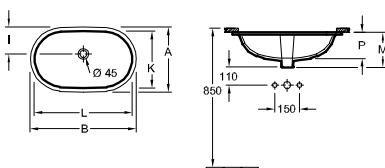

UNDERCOUNTER WASHBASIN

Article number	Description	01		pcs/ pal.	kg/ pc.
4162 60 01	600 x 350 mm without tap hole area	188,-	-	8	8,7
4162 50 01	530 x 320 mm without tap hole area	170,-	-	16	7,5

the hole for the washbasin can only be cut out using the original washbasin because tolerances of several millimetres are possible, installation possible in natural stone and laminate countertops, fastening set included

For wall mounted basin installation frames please see ViConnect Collection