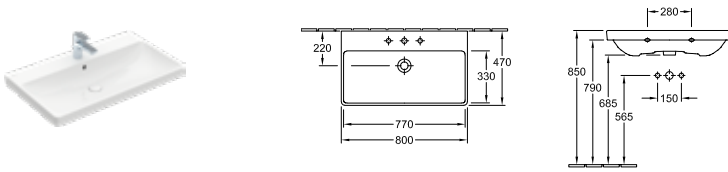

For wall mounted washbasin installation frames please the ViConnect Collection

AVENTO - WASHBASINS (80cm -130cm)

WASHBASIN 80cm WALL MOUNTED

Article number	Description	01		pcs/ pal.	kg/ pc.
4156 80 01	800 x 470 mm   	632,-	-	12	20,5
5244 00 01	TRAP COVER cannot be combined with 3-hole tap fittings, incl. fastening set "SmartFix"	SmartFix 208,-	-	40	5,59