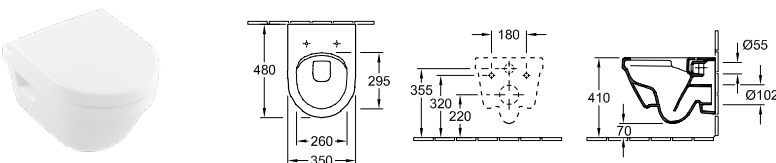

WALL MOUNTED WC - COMPACT SIZE 48cm x 35cm, RIMLESS, OPEN FIXINGS

DirectFlush

Article number	Description	01		pcs/ pal.	kg/ pc.
4687 R0 01	350 x 480 mm	365,-	-	14	18
wall-mounted, horizontal outlet, with water-saving AQUAREDUCT® system: flush volume 3 / 4,5 litres, not suitable for installation with flush valves					
9M66 S2 01	TOILET SEAT AND COVER COMPACT with QuickRelease and SoftClosing hinges, hinges in stainless steel	152,-	-	90	2,88

For wall mounted toilet installation frames please see ViConnect Collection