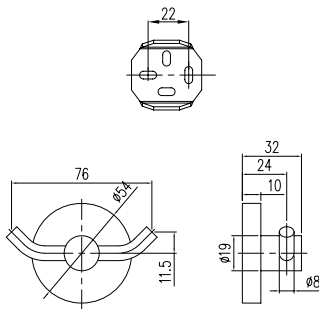

Double robe hook

- Material: Zinc
- Wall-mounted

Article number	Description	Price
TVA15101200061	Chrome	41,-
TVA151012000K5	Matt Black	58,-