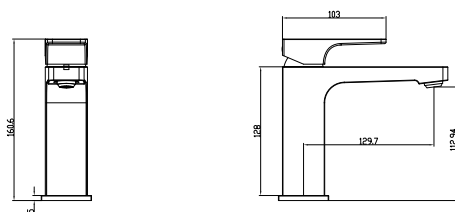

Single-lever basin mixer

- Without waste
- Material: Brass
- Deck-mounted
- Connection Type 3/8"
- Max flow rate at 3 bar 4,7 l/min
- Spout length 130 mm
- Spout height 113 mm

Article number	Description	Price
TVW12500400061	Chrome	164,-
TVW125004000K5	Matt Black	231,-

Optional miscellaneous

Article number	Description	Price
TVP00000301061	Push-Open waste, Chrome / see page 105	45,-