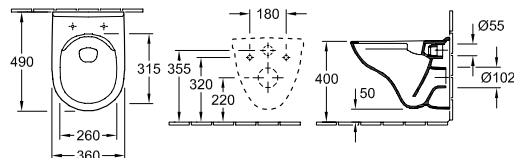

COMBI-PACK - COMPACT 49cm x 36cm

COMPACT

Article number	Description	01		pcs/ pal.	kg/ pc.
5688 H1 01	individual packaging materials, wall-mounted, horizontal outlet composed of: Washdown WC compact 5688 10 XX, WC-seat with QuickRelease and SoftClosing hinges 9M38 S1 01	417,-	-	12	17.4