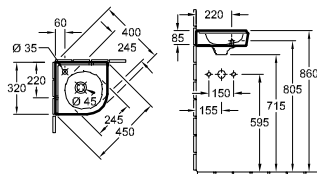

For urinal installation frames please see ViConnect Collection

O.NOVO - COMMERCIAL BASINS

O.NOVO - COMMERCIAL BASINS

CORNER HANDWASHBASIN

Article number	Description	01		pcs/ pal.	kg/ pc.
7310 32 01	320 mm side length 	135,-	-	51	6,9