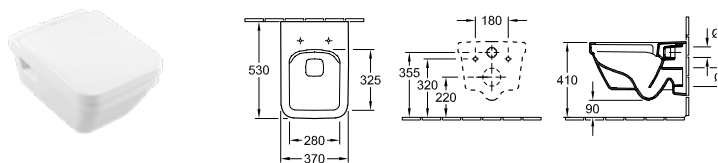

WALL MOUNTED WC - COMPACT SIZE 48cm x 35cm, RIMLESS, OPEN FIXINGS

DirectFlush

Article number	Description	01		pcs/ pal.	kg/ pc.
4687 R0 01	350 x 480 mm	365,-	-	14	18
wall-mounted, horizontal outlet, with water-saving AQUAREDUCT® system: flush volume 3 / 4,5 litres, not suitable for installation with flush valves					
9M66 S2 01	TOILET SEAT AND COVER COMPACT with QuickRelease and SoftClosing hinges, hinges in stainless steel	152,-	-	90	2,88

For wall mounted toilet installation frames please see ViConnect Collection

ARCHITECTURA - WALL MOUNTED WCS & BIDETS

WALL MOUNTED WC - STANDARD SIZE 53cm x 37cm, RIMLESS, OPEN FIXINGS, SQUARE

DirectFlush