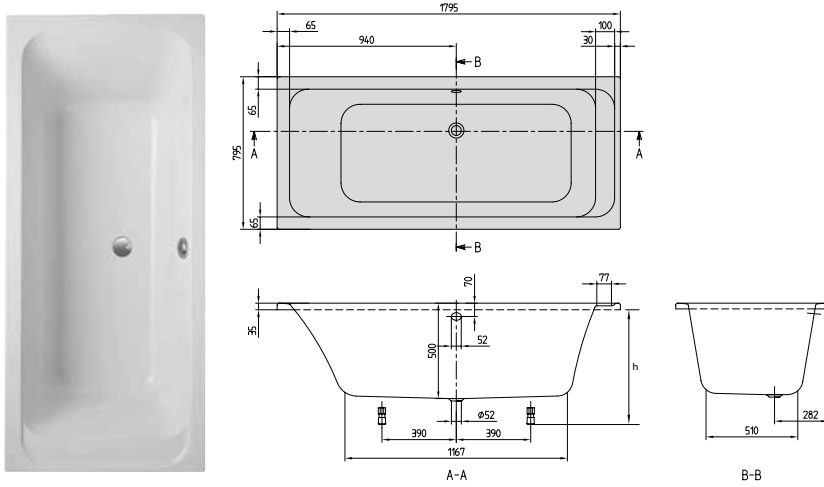

ARCHITECTURA BATHS

ARCHITECTURA Duo (Rectangle 1800 x 800) Acrylic

Article number	Description	Size l x w	Bottom l x w	Depth	Litres incl. 1 pers	Weight (kg)	01	pcs/pal.
UBA 180 ARA 2V-01	Architectura	1800 x 800	1200 x 430	500	235	25	608,-	10

Required with every bath:

U99740000	Bath feet, plastic, for baths with even bottom, adjustable from 130 to 180 mm	24,-

Optional accessories for baths:

Article number	Description	Price
U90170061	Handgrips, 1 pair = 2 grips, Chrome	235,-

IMPORTANT NOTES:

1) Set of bath feet need to be ordered with every bath.
2) Architectura baths are luxury deep baths and require extended waste/overflow combination.