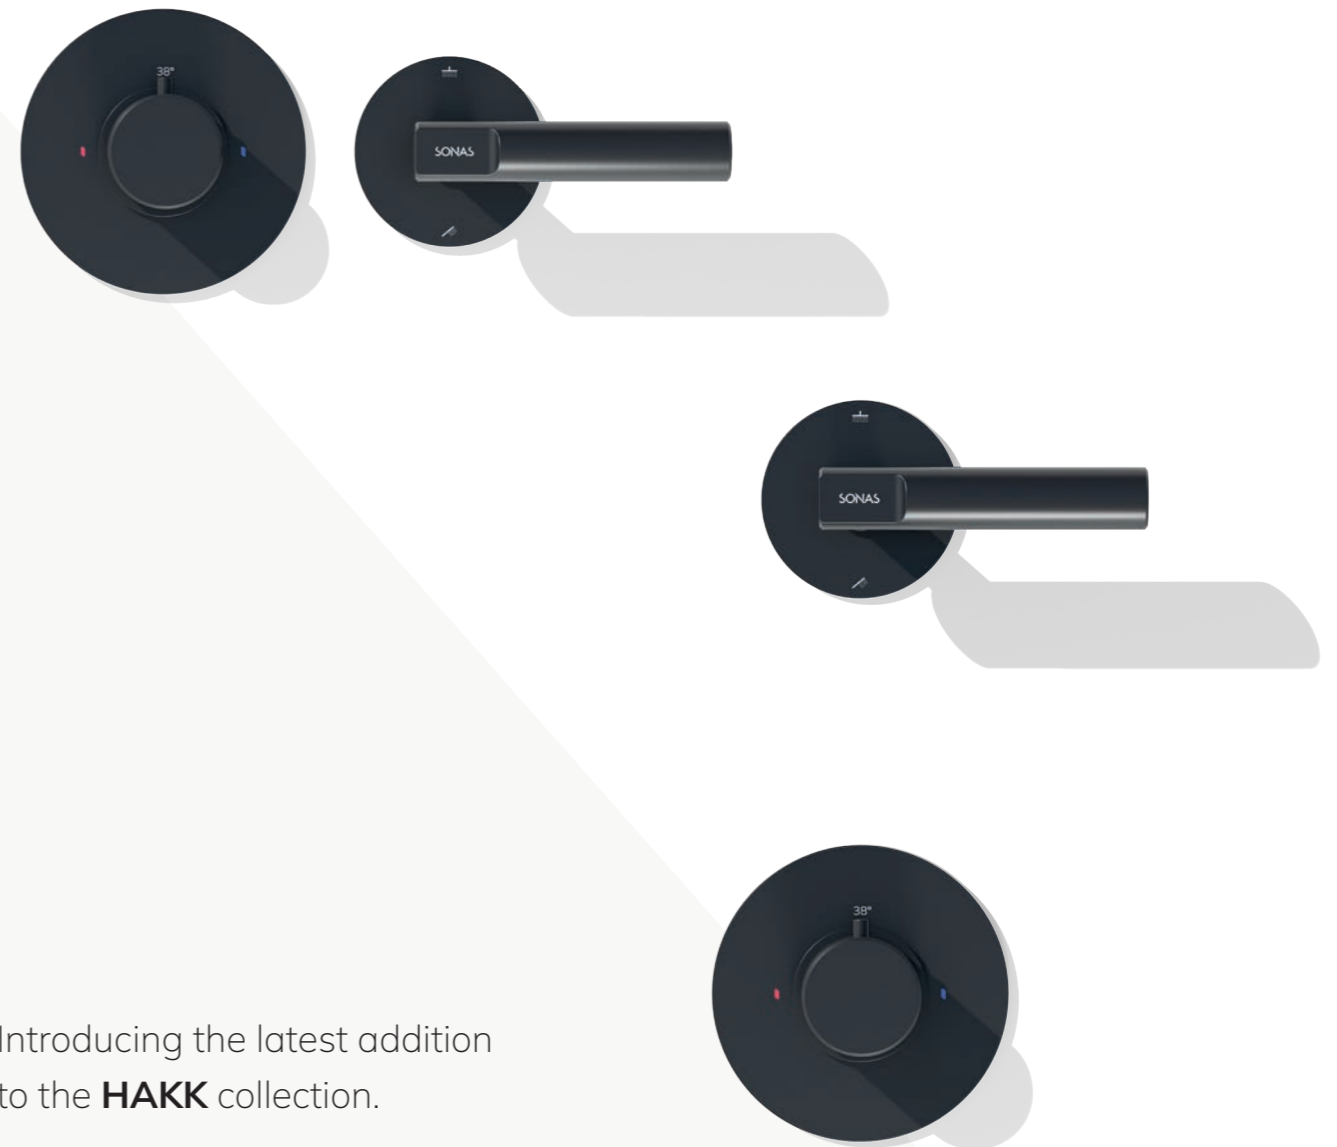

Introducing the latest addition to the **HAKK** collection.

HAKK showers feature an inbuilt notch that guides the user's hand to the optimal position, an intuitive design aimed at providing a more natural user experience. Available in four finishes – Chrome, Matt Black, Brushed Gold, and Brushed Nickel – you can achieve a harmonious and coordinated look in your bathroom.

With an individual diverter valve for switching water flow between 2 outlets and Anti-Scald Technology, you can enjoy your shower with comfort and ensure safety for every family member. With 15-year warranty on all finishes and customisable installation options, HAKK showers offer lasting durability and flexibility to suit your unique needs.