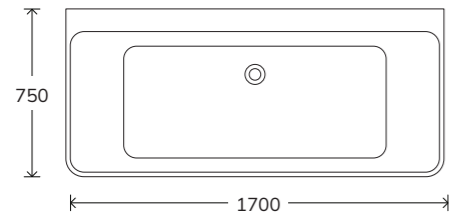

ONTARIO

Includes waste and overflow

White Freestanding Bath		Custom Colour Freestanding Bath	
UBA00053	£1775	UBA00066	£2650