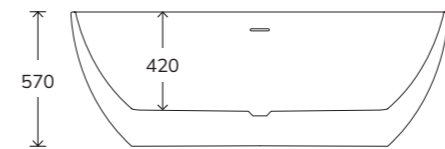

# MAROVO

Includes waste and overflow

White Freestanding Bath		Custom Colour Freestanding Bath	
UBA00055	£1775	UBA00067	£2650