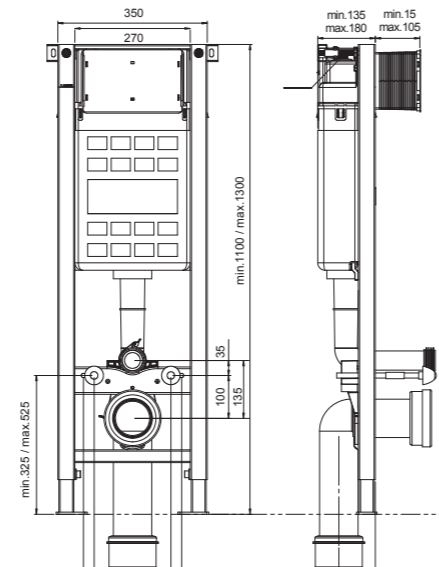

With Circular Flush Plate

Chrome TO74113P47

White TO74113P48

Black TO74113P49

Gold USW0508

Nickel USW0509

PRODUCT WARRANTIES

At SONAS Bathrooms our products have become the benchmark for others to follow. Our ranges are specifically tailored to meet the requirements of Homeowners, Installers and Trade Professionals. All our products are manufactured to appropriate industry standards and where required to the necessary UKCA standards. For your additional peace of mind, we fully support our product Warranties with our technical support and spare parts after sales service. In the event that you do encounter a problem with a SONAS product please contact us with the details of the fault and a proof of purchase from the SONAS dealer where the item was bought and we will do the rest. All after sales or technical queries can be emailed directly to info@sonasbathrooms.co.uk which will be answered by one of our in-house qualified plumbing advisors.

Ceramics

Lifetime – Ceramic Parts

2 Years – Toilet Seats

2 Years – Flushing Mechanism

Baths & Whirlpools

Lifetime – Freestanding and Plain

2 Years – Whirlpool Baths

5 Years – Steel Baths

5 Years – Colour Painted Finishes

Taps & Showers

15 Years – All Finishes

15 Years – On Tap Cartridges and Flexi's (*)

15 Years – On Shower Cartridges (**)

2 Years – On hoses, heads, wastes and consumables

Enclosures, Screens & Wet room panels

Lifetime – On Glass & Profiles

10 Years – Scandinavian Colour Wetroom Panels

5 Years – Handles on doors

5 Years – Rollers(***)

2 Years – Seals

Furniture

10 Years – Scandinavian range

5 Years – All Other Ranges

2 Years – Handles, Runners, Hinges

Heated Towel Warmers and Rads

10 Years – On all Radiators

10 Years – On all Rad Valves

Shower Trays

Lifetime – Acrylic Trays

5 Years – Slate and Unity trays

2 Years – Traps and Covers

Accessories

15 years on the HAKK and ALITA ranges

10 years on all other ranges

Resin Products

5 Year Warranty

Mirrors

2 Year Warranty

The above Warranty applies to all replacement products and parts within the Warranty period, labour will be covered for a period of 2 Years.

(*) Cartridges and flexi hoses in the Hakk, Alita, Luta and Scope ranges are covered by 15 year warranty, 2 years on all other models

(**) Cartridges in the Hakk and Alita ranges are covered by 15 year warranty, 5 years on all other models

(***) Aspect, City+ & Zeba rollers covered by a 5-year warranty, 2 years on all other models.

Please note that above Warranty and extended warranties are applicable for goods installed in a domestic environment with reasonable usage. Any item installed in a public or commercial area will be subject to 1 Year Warranty. Faults must be reported within the respective Warranty period from proof of purchase date.

Warranties are limited to product defects and failures arising from the manufacturing process and does not apply to products that have been damaged as a result of transit, misuse or incorrect installation.