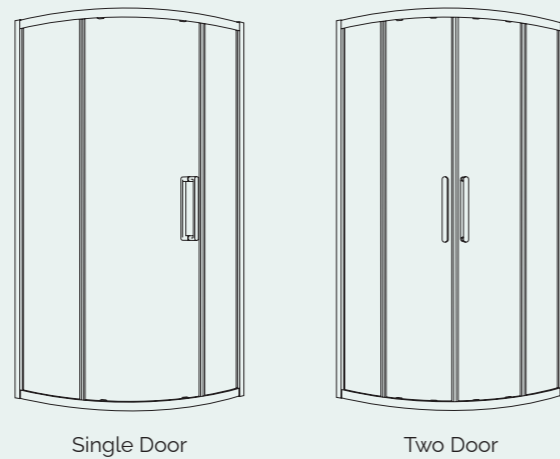

# Quadrant Doors

With a curved front profile, quadrant enclosures offer a generous showering experience, while allowing for additional floor space within the bathroom.

Single Door

Two Door

Sizes	ASPECT	ZEBA	CITY+
<b>Single Door Quadrant</b>			
800mm		●	●
900mm	●	●	●
1000mm	●		●
<b>Two Door Quadrant</b>			
800mm			●
900mm	●		●
1000mm			●