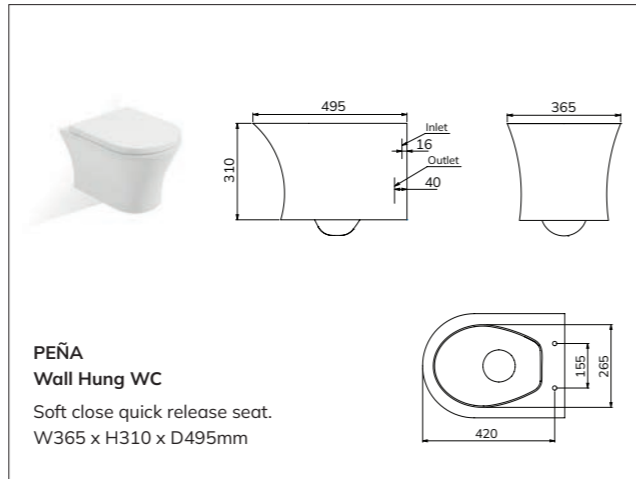

PEÑA
Comfort Height
Open Back Close Coupled WC
WC cistern & fittings, 4/2.6L push button
Soft close quick release seat.
W395 x H850 x D655mm