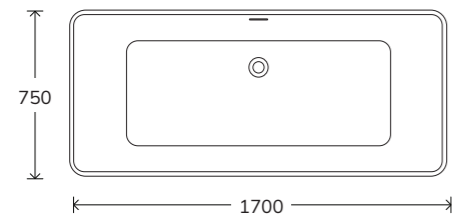

Includes waste and overflow

White Freestanding Bath		Custom Colour Freestanding Bath	
UBA00049	£1675	UBA00062	£2550