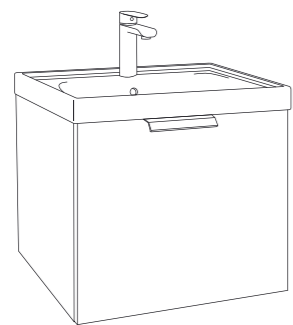

Bathroom Furniture Guide

When it comes to designing your bathroom, your choice of bathroom furniture can make a world of difference. Remember, your bathroom furniture should not only be functional but also complement your design preferences. Whether you have a spacious bathroom or a compact one, this comprehensive guide will help you navigate through various furniture options, styles, and tips to make the most of your space.

Wall Hung

An excellent choice for modern bathrooms, wall hung units offer elegant design while also maximising floor space, which can be especially useful in compact bathrooms. With flexibility in installation, you can set the vanity unit at a height that suits you and your family's comfort, ensuring a personalised and ergonomic experience.