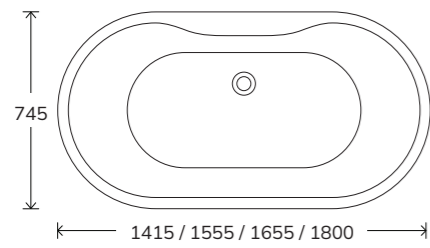

ANDREA

Includes waste and overflow

Length	White Freestanding Bath	Custom Colour Freestanding Bath
1415	UBA00045 £1400	UBA00072 £2295
1555	UBA00046 £1475	UBA00069 £2350
1655	UBA00047 £1575	UBA00070 £2450
1800	UBA00048 £1675	UBA00071 £2550

Floorstanding Bath Shower Mixers

Min. Pressure: 1 bar

PLEASE NOTE* Floorstanding bath shower mixer must be supplied to your installer at first fix stage.