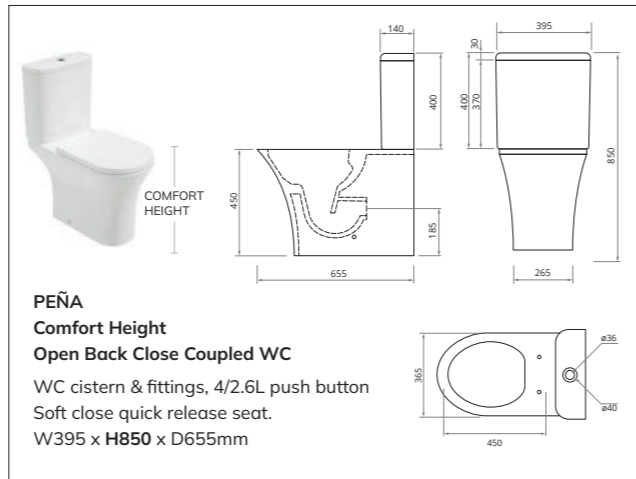

PEÑA
Open Back Close Coupled WC
WC cistern & fittings, 4/2.6L push button
Soft close quick release seat
W395 x H800 x D655mm