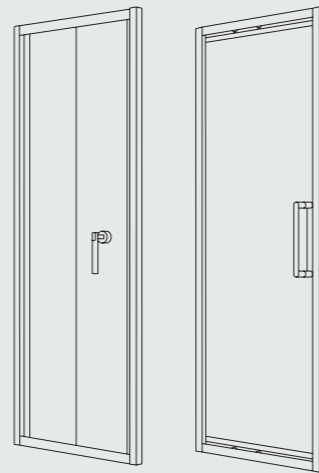

Bifold

Infold

Sizes	ASPECT	ZEBA	CITY+
	Infold	Bifold	Bifold
700mm	●		●
760mm	●		●
800mm	●	●	●
850mm			●
900mm	●	●	●
950mm			●
1000mm			●