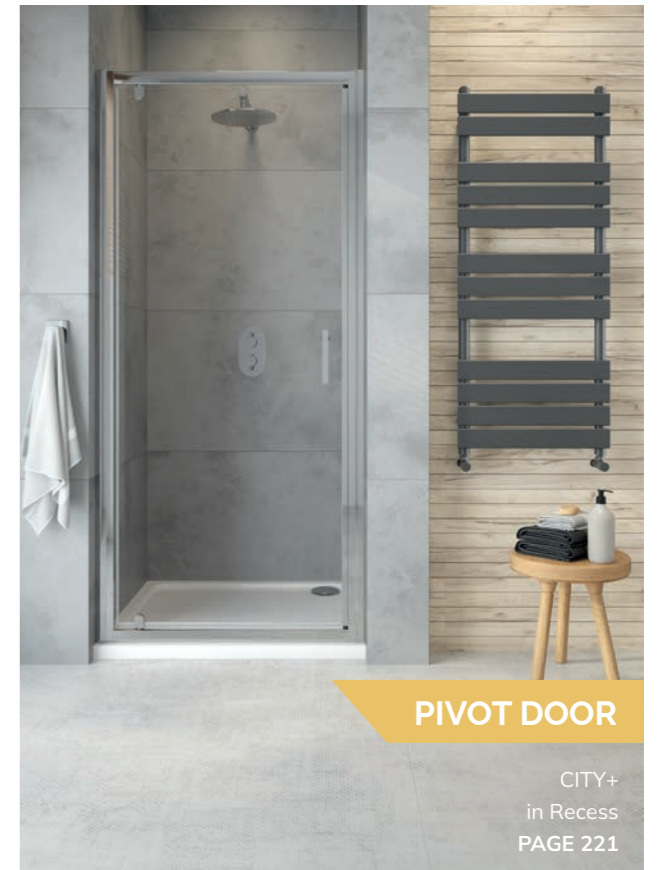

PIVOT DOOR

CITY+
in Recess
PAGE 221