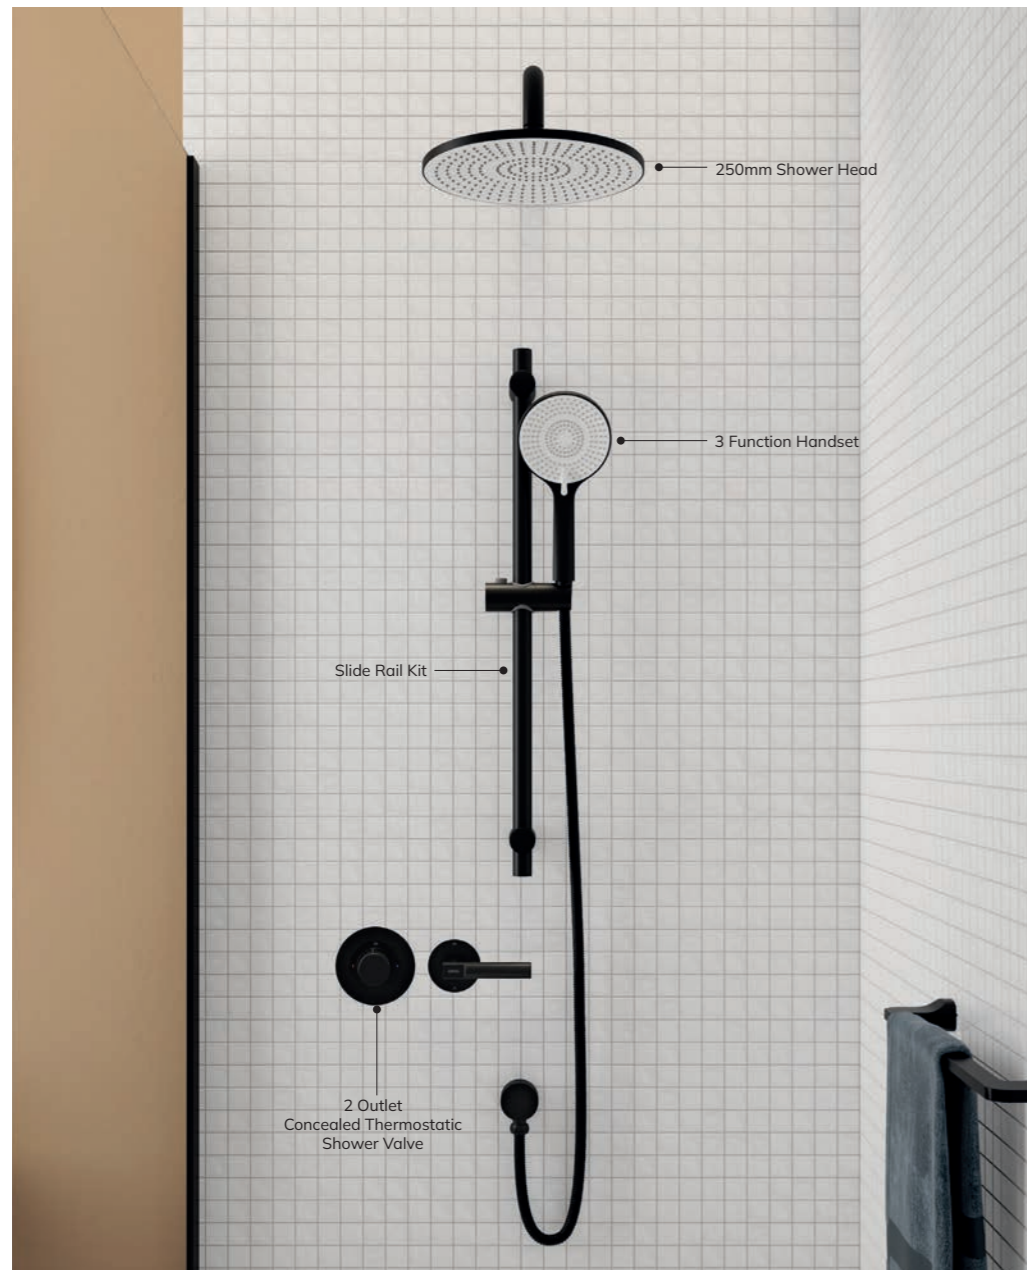

NEW HAKK Thermostatic Shower Kit 1

+

+

+

OR

	With Ceiling Arm	With Wall Arm	
Chrome	USH0163	USH0162	£685
Matt Black	USH0165	USH0164	£785
Brushed Gold	USH0167	USH0166	£785
Brushed Nickel	USH0169	USH0168	£785