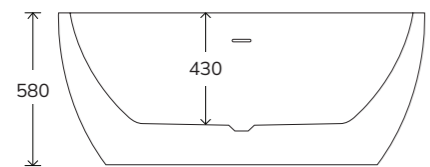

ANDREA

Includes waste and overflow

Length	White Freestanding Bath	Custom Colour Freestanding Bath
1415	UBA00045 £1400	UBA00072 £2295
1555	UBA00046 £1475	UBA00069 £2350
1655	UBA00047 £1575	UBA00070 £2450
1800	UBA00048 £1675	UBA00071 £2550

Floorstanding Bath Shower Mixers

Min. Pressure: 1 bar

PLEASE NOTE* Floorstanding bath shower mixer must be supplied to your installer at first fix stage.