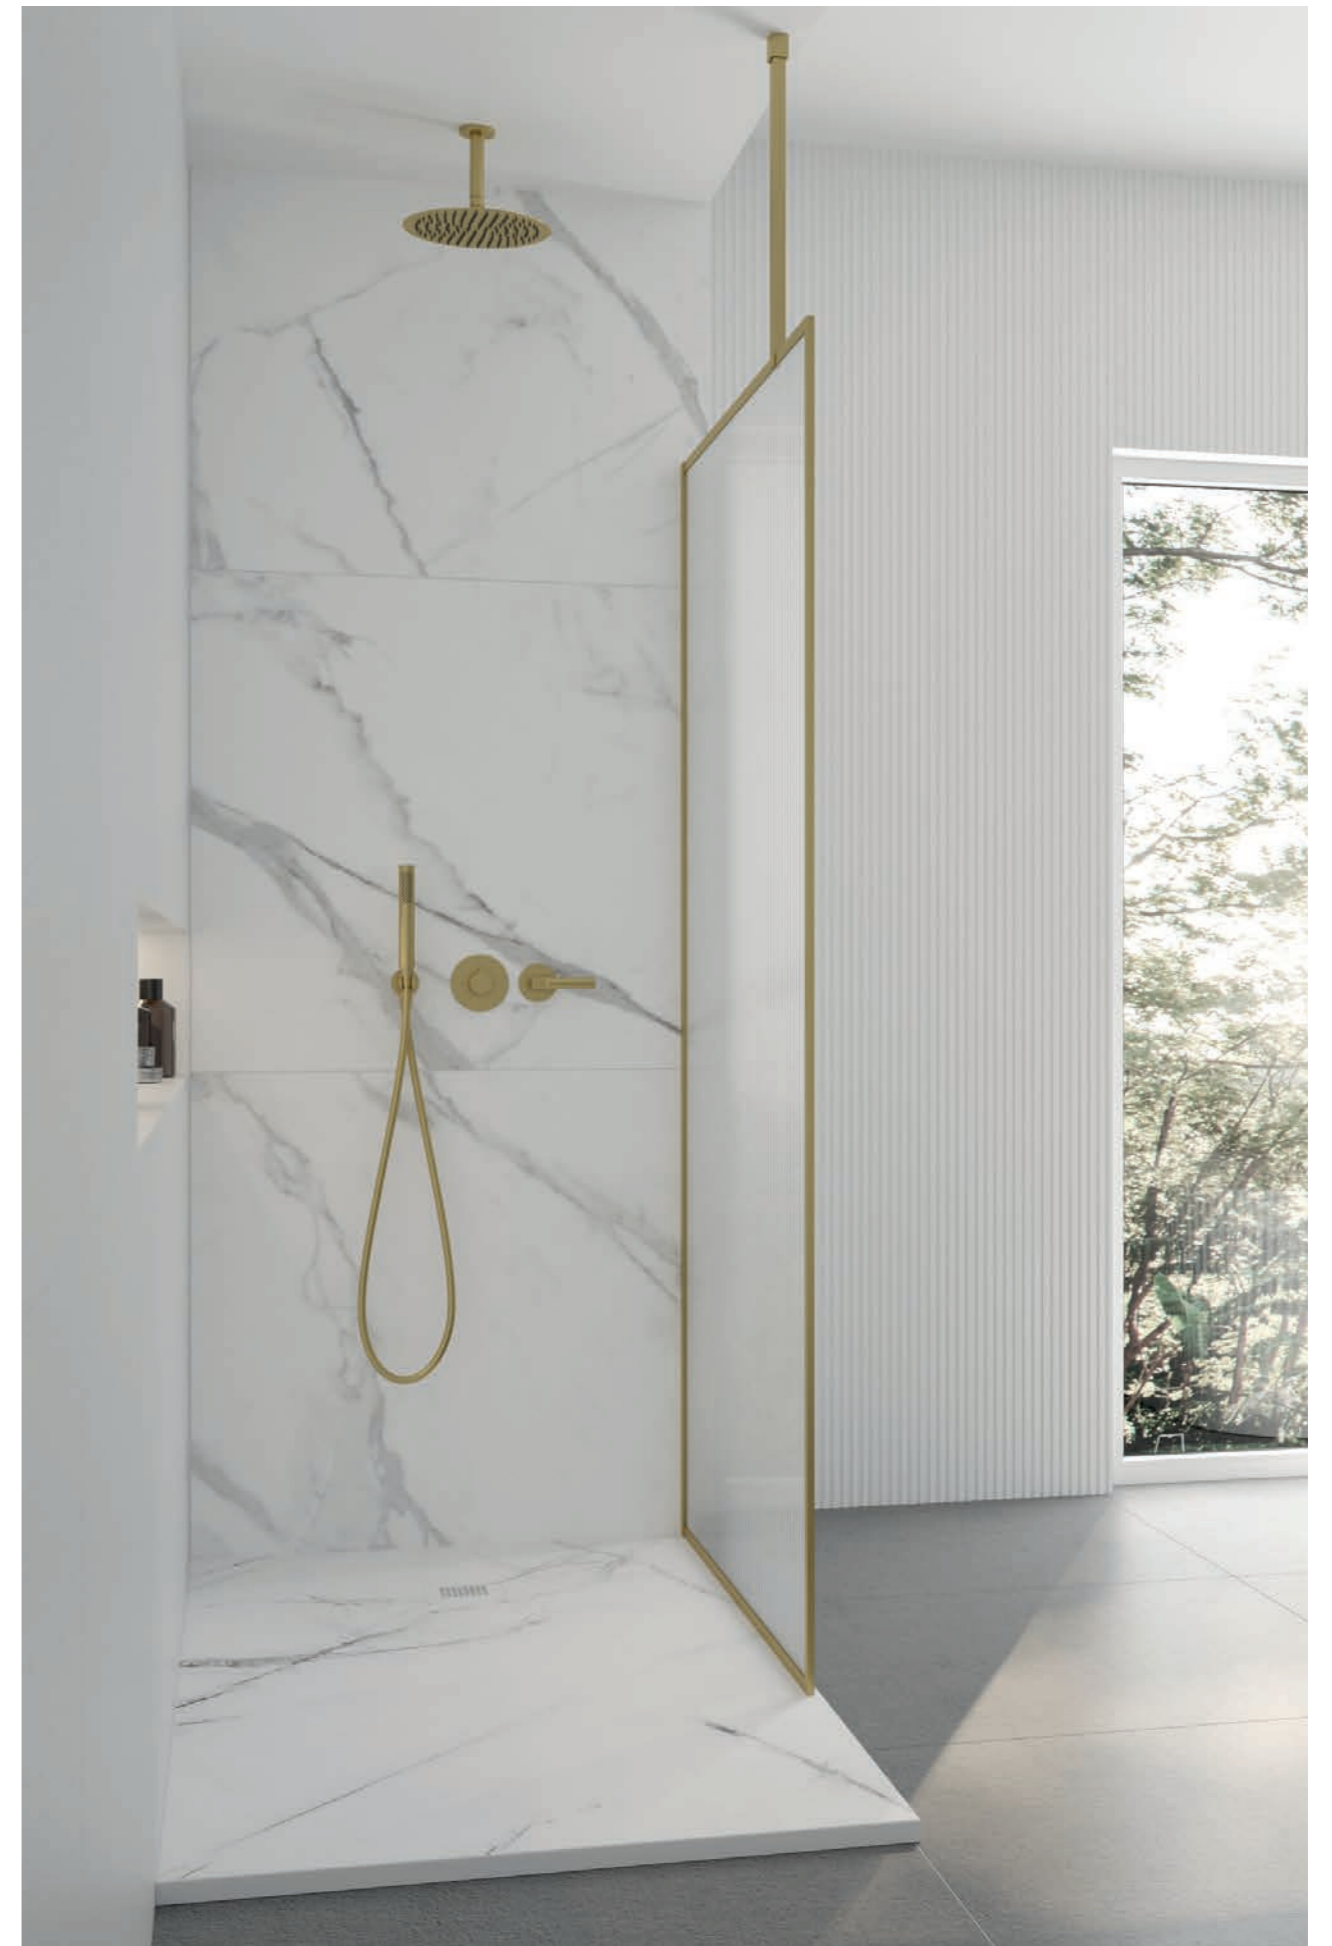

Crafted from a high quality gel coated resin UNITY shower trays ensure durability and longevity while offering a touch of luxury and elegance to any showering space.

Square

Rectangle

- Resin Bonded
- Slip Resistant
- 30mm High