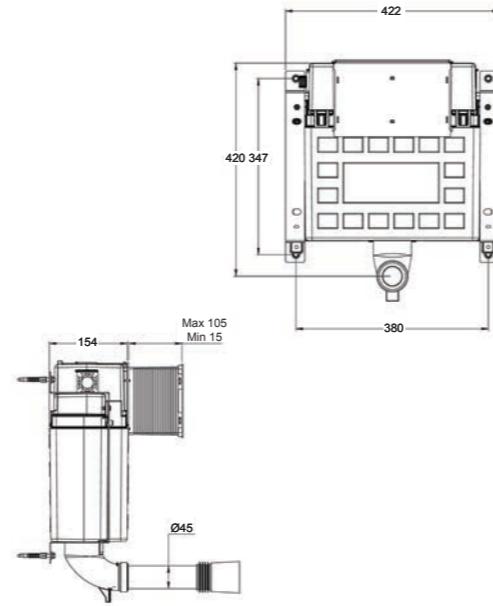

Concealed Cistern for Back To Wall WCs

Includes pan connectors with front access, dual flush cistern and rectangular or circular flush plate [excluding wc pan]

W420 x H420 x D155 - 185mm

With Rectangular Flush Plate

Chrome USW0147

White USW0148

Black USW0149

With Circular Flush Plate

Chrome USW0150

White USW0151

Black USW0152

Gold USW0510

Nickel USW0511