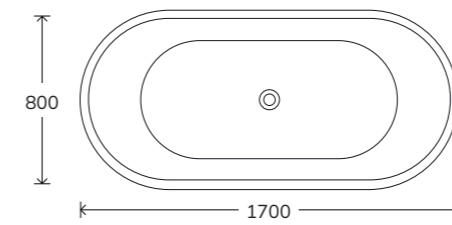

LYRA

Includes waste and overflow

White Freestanding Bath		Custom Colour Freestanding Bath	
UBA00051	£1875	UBA00065	£2750