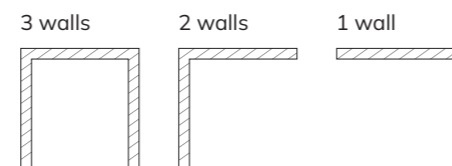

## Your Space

Choose the right shower tray by planning ahead. Consider the footprint size you can allow for the tray, and which shape works best for your room.

We have options including square, rectangle and quadrant trays. Your tray may be installed in a recessed or flat to floor application. Choose from a host of styles including ultra low profile slate and unity trays, acrylic capped low profile and New KRISTAL Secure anti slip shower trays.