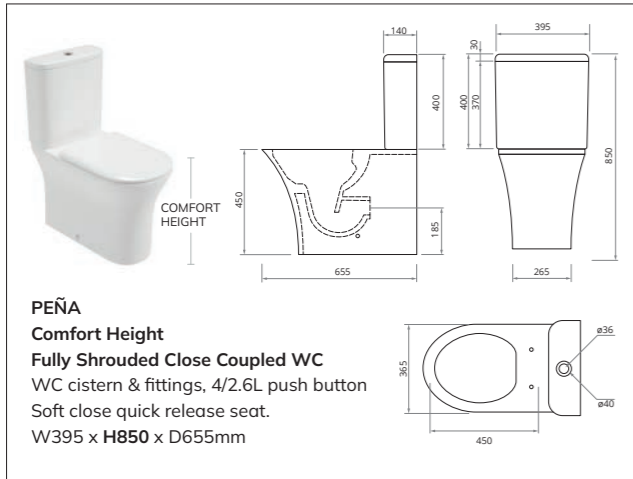

PEÑA
Fully Shrouded Close Coupled WC
WC cistern & fittings, 4/2.6L push button
Soft close quick release seat.
W395 x H800 x D655mm