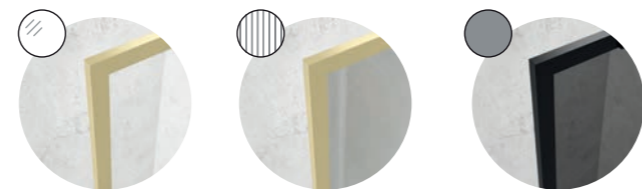

Clear

Fluted

Smoked