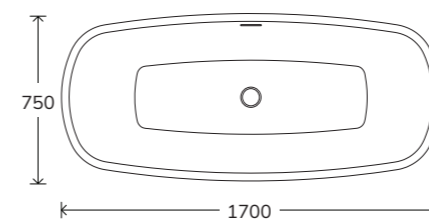

REEF

Includes waste and overflow

White Freestanding Bath		Custom Colour Freestanding Bath	
UBA00056	£1795	UBA00061	£2670