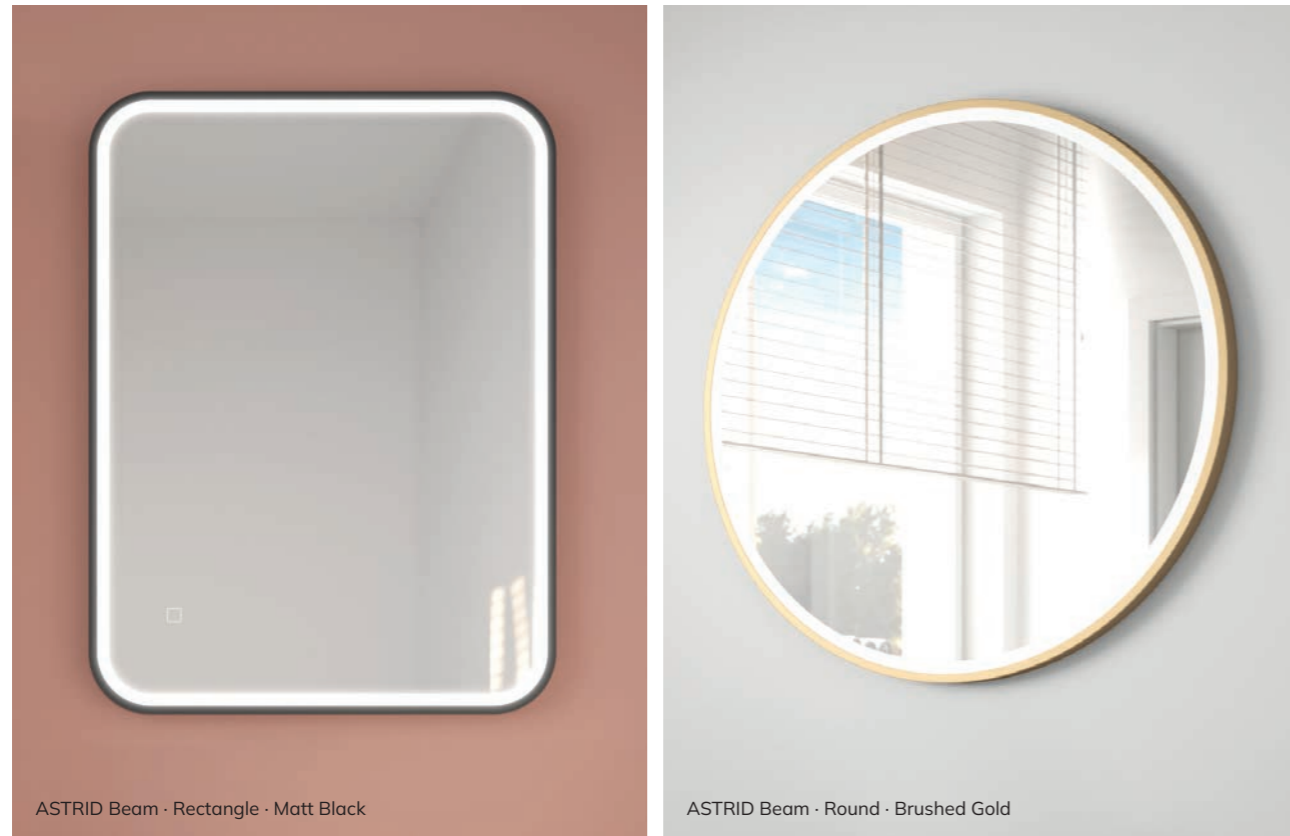

ASTRID

ASTRID Beam - Rectangle - Matt Black

ASTRID Beam - Round - Brushed Gold

ASTRID Beam

- Matt Black or Brushed Gold metal frame
- Colour temperature changing LED
- Energy Efficient LED lights
- Heated Demister Pad
- Touch Switch
- IP44 Rated
- Suitable for Bathroom Zones 2 & 3
- Portrait or Landscape

	Rectangle		
	Matt Black	Brushed Gold	
Size			
W500 x H700	UM0026	UM0043	£415
W600 x H800	UM0027	UM0044	£520
	Round		
	Matt Black	Brushed Gold	
Size			
Ø600mm	UM0024	UM0041	£415
Ø800mm	UM0025	UM0042	£520