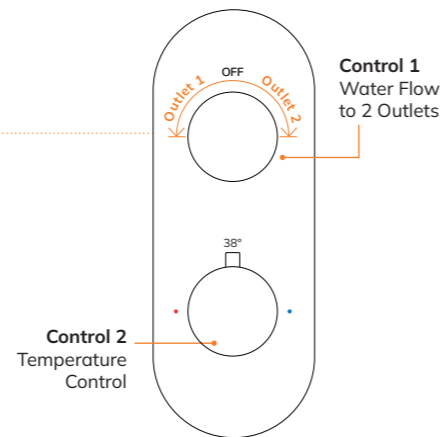

### Dual Control - 2 Outlet Shower Valve

Similar to the single outlet valve, but with an inbuilt 2 way diverter that allows you to switch water flow between two different outlets.