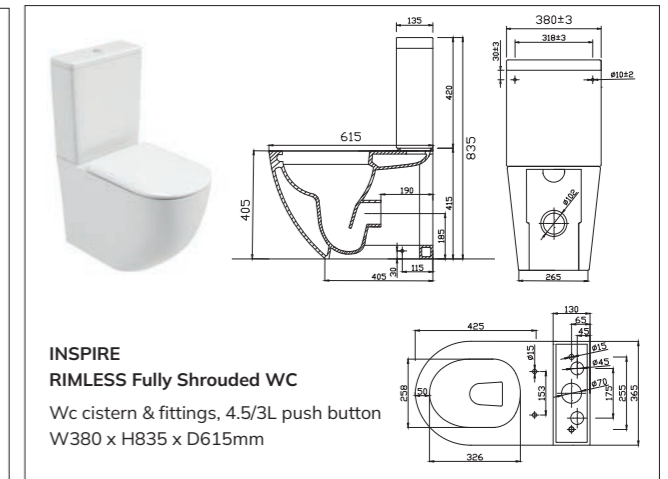

SOPHIA
Comfort Height
RIMLESS Fully Shrouded Close Coupled WC
Wc cistern & fittings, 4.5/3L push button
W350 x H885 x D635mm