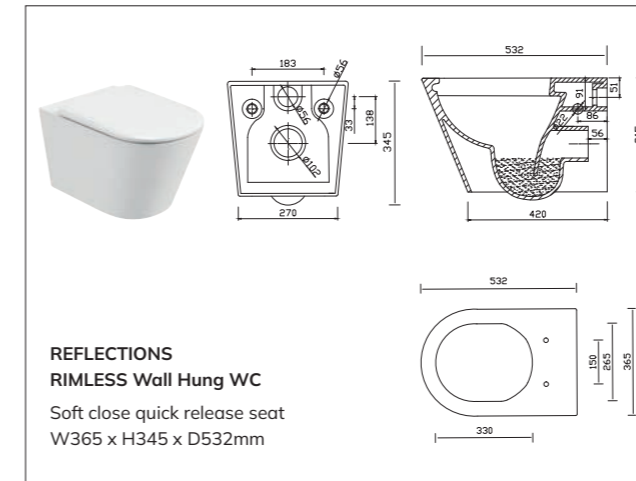

INSPIRE
RIMLESS Back to Wall WC
Soft close seat
W365 x H405 x D565mm

REFLECTIONS
RIMLESS Back to Wall WC
Soft close quick release seat
W363 x H410 x D560mm

REFLECTIONS
RIMLESS Wall Hung WC
Soft close quick release seat
W365 x H345 x D532mm