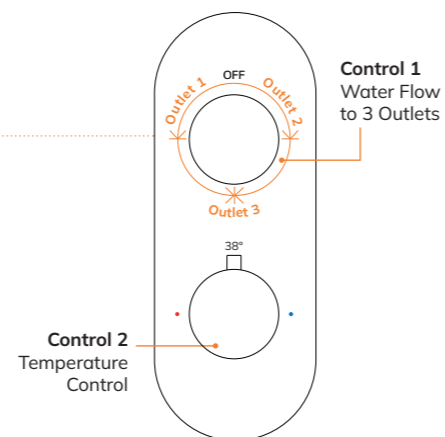

Dual Control - 3 Outlet Shower Valve

These valves come with an inbuilt 3 way diverter that allows you to switch water flow between three different outlets.