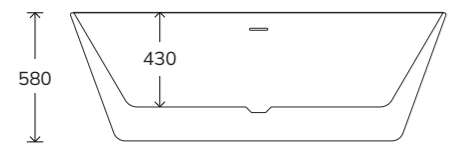

Includes waste and overflow

White Freestanding Bath		Custom Colour Freestanding Bath	
UBA00049	£1675	UBA00062	£2550