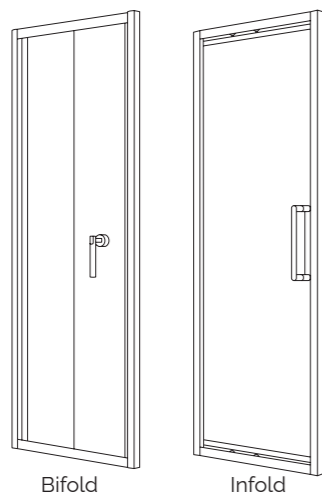

Shower Door Types

SLIDING

Sliding door enclosures are space saving in design and are available in a comprehensive range of styles and sizes. These doors can be used in recessed showers, or add a side panel to create a complete shower enclosure.

Page 200 - 203

Bifold

Infold

BIFOLD & INFOLD

Featuring an inward opening mechanism, bifold & infold doors are an excellent option for compact bathrooms. This innovative design serves as a perfect space - saving solution, especially in smaller bathrooms where a forward - opening door could potentially obstruct fixtures located outside the enclosure.

Page 204 - 207

QUADRANT DOORS

With a curved front profile, quadrant enclosures offer a generous showering experience, while allowing for additional floor space within the bathroom.

Page 208 - 211