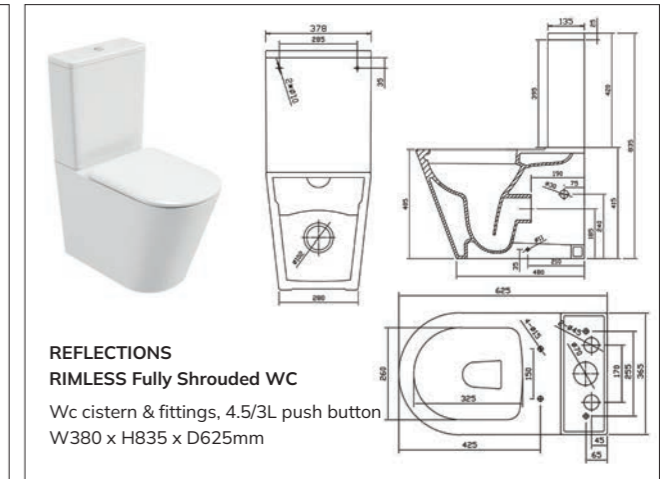

INSPIRE
RIMLESS Fully Shrouded WC
Wc cistern & fittings, 4.5/3L push button
W380 x H835 x D615mm