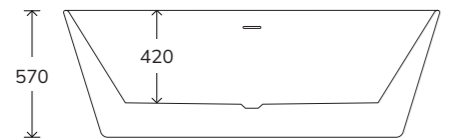

ONTARIO

Includes waste and overflow

White Freestanding Bath		Custom Colour Freestanding Bath	
UBA00053	£1775	UBA00066	£2650