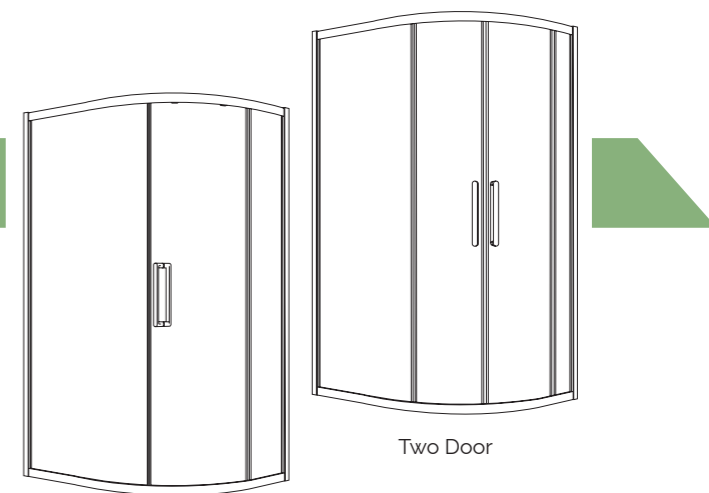

Single Door

Two Door