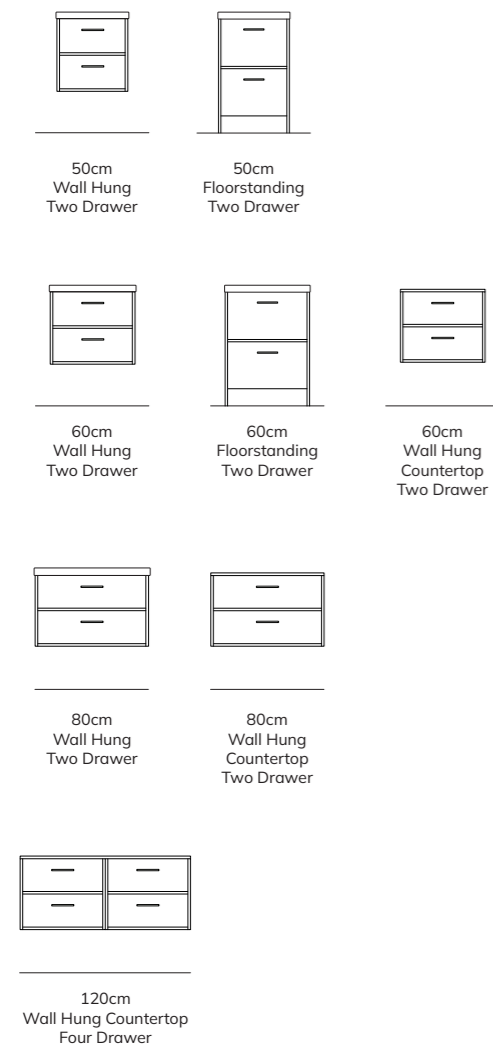

50cm · Wall Hung · 2 Drawer · Matt Black

Unit Options