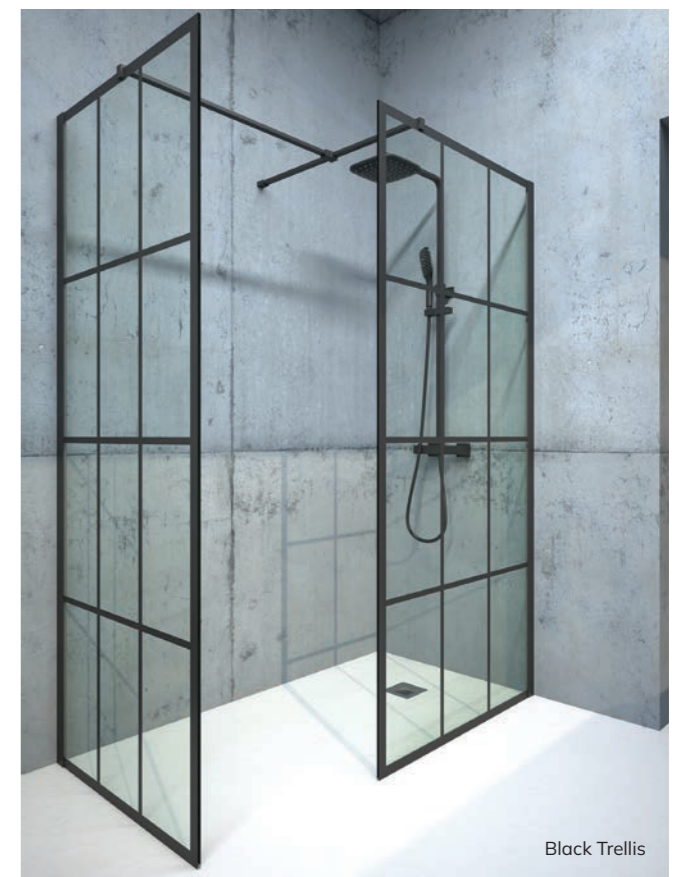

## Optional 300mm Flipper Panel

Brushed Nickel

Brushed Gold

Matt White

Black Trellis

**ASPECT Chrome Wetroom Panels** Includes overhead support bar

Size	Adjustment Min - Max	Code	Price
300	270 - 290	UWP0104	£325
400	370 - 390	UWP0105	£345
500	470 - 490	UWP0106	£365
600	570 - 590	UWP0107	£385
700	670 - 690	AWRP0700CP	£395
800	770 - 790	AWRP0800CP	£395
900	870 - 890	AWRP0900CP	£440
1000	970 - 990	AWRP1000CP	£450
1100	1070 - 1090	AWRP1100CP	£475
1200	1170 - 1190	AWRP1200CP	£500
1400	1370 - 1390	AWRP1400CP	£575