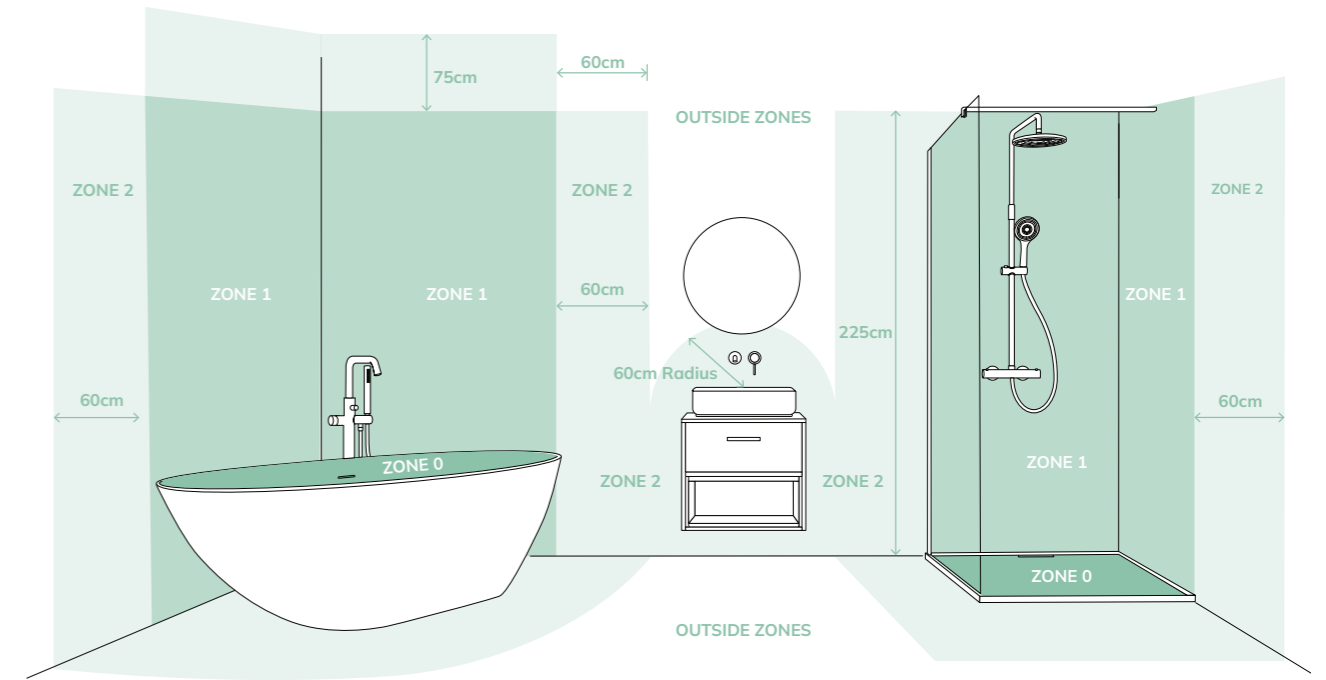

PORTRAIT OR LANDSCAPE
Allows you to customise the orientation of your mirror to suit your bathroom layout and design preferences.

BLUETOOTH CONNECTIVITY
Wirelessly connect to other Bluetooth-enabled devices and enjoy your favourite music while you prepare for the day.

USB
USB ports provide a convenient charging solution for your devices such as smart phones and tablets. Allowing you to keep your gadgets powered up while you carry out your daily routine.

SOFT CLOSE
Soft close technology allows cabinet doors to close softly and slowly, preventing them from slamming shut.

ZONES
Bathrooms are divided into zones based on their proximity to water sources. These zones determine what types of appliances are allowed, and to what degree they need to be protected against water.

INGRESS PROTECTION RATING
IP rating refers to the level of protection that electrical and electronic equipment, have against solid particles and water. An IP44 rating means your product is protected from solid particles over 1mm in size and low velocity water sprays.

Bathroom Zones

Bathroom electrical zones are defined areas in a bathroom that determine the type of electrical devices and their installation requirements to ensure safety. These zones are classified based on proximity to water sources

ZONE 0
Represents the areas inside the bath or shower tray.

ZONE 2
Represents the area 60cm outside of Zone 1.

ZONE 1
Represents the area above the bath or shower tray up to 2.25m.

OUTSIDE ZONES (Zone 3)
Outside zones represent areas which fall outside of Zone 0, 1 and 2, generally referred to as zone 3.