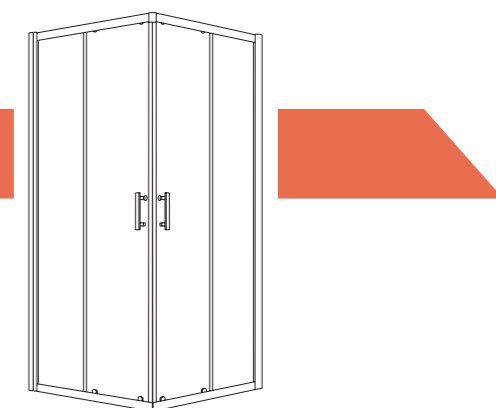

Shower Door Types

SLIDING

Sliding door enclosures are space saving in design and are available in a comprehensive range of styles and sizes. These doors can be used in recessed showers, or add a side panel to create a complete shower enclosure.

Page 200 - 203

BIFOLD & INFOLD

Featuring an inward opening mechanism, bifold & infold doors are an excellent option for compact bathrooms. This innovative design serves as a perfect space - saving solution, especially in smaller bathrooms where a forward - opening door could potentially obstruct fixtures located outside the enclosure.

Page 204 - 207

QUADRANT DOORS

With a curved front profile, quadrant enclosures offer a generous showering experience, while allowing for additional floor space within the bathroom.

Page 208 - 211

OFFSET QUADRANT

Boasting the same benefits as a quadrant enclosure, the offset enclosures have one side of the tray longer than the other, thereby creating the offset configuration. This allows for more room when showering, while still fitting neatly into the bathroom layout.

Page 212 - 215

HINGED & PIVOT

These enclosures are hinged on one side and open outwards, giving you ample space to access your shower. Suitable for use in a recess, or add a side panel to create a full enclosure.

Pivot shower enclosure doors open outwards, creating a spacious showering experience while making access to the shower easy. It's important to ensure there is sufficient space in front of the shower when the door pivots open.

Page 216 - 221

CORNER ENTRY