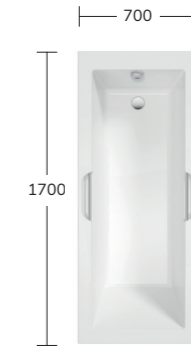

CADENZA Single Ended Bath

- Integrated Chrome Handles
- Internal Depth: 420mm
- Capacity: 162L

CADENZA Single Ended Bath	
UBA00022	£485