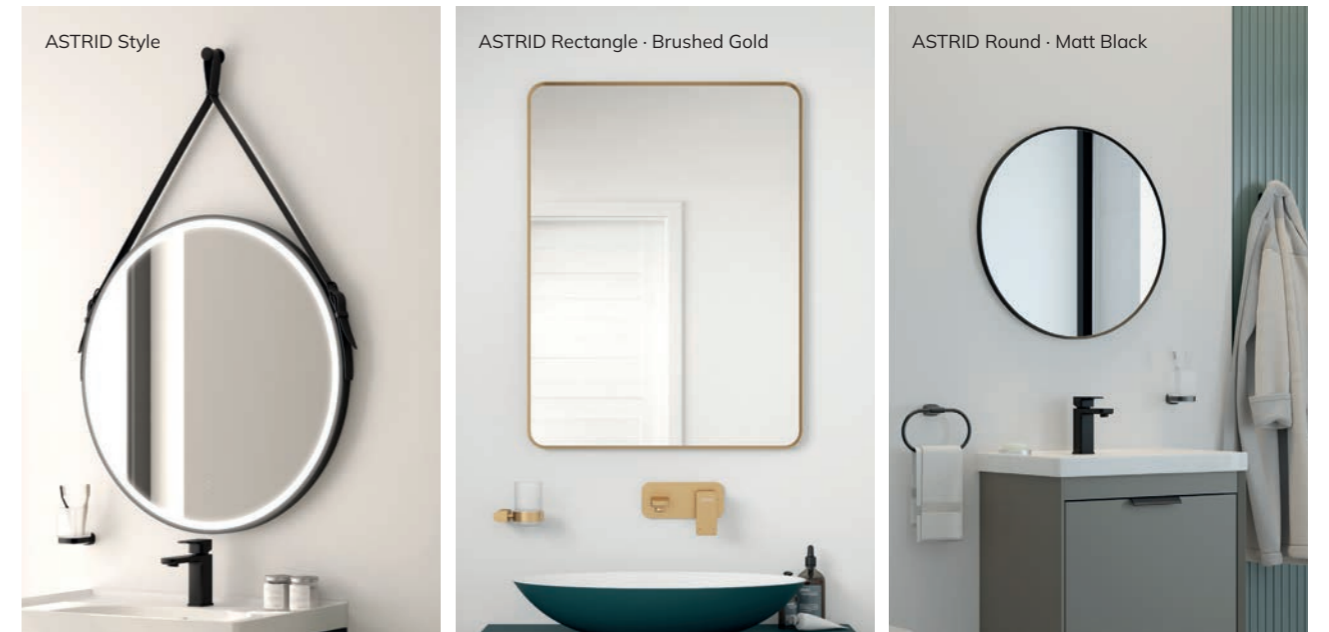

## ECHO Rectangle

- Energy Efficient LED Lights
- Touch Switch
- Dimmable Ambient Lighting
- Heated Demister Pad
- IP44 Rated
- Suitable for Bathroom Zones 2 & 3

Size	Plain	Matt Black	Brushed Gold
W500 x H700	UM0053 <b>£365</b>	UM0055 <b>£395</b>	UM0056 <b>£395</b>
W600 x H800	UM0054 <b>£395</b>	UM0057 <b>£445</b>	UM0058 <b>£445</b>

# ASTRID

ASTRID Beam - Rectangle - Matt Black

ASTRID Beam - Round - Brushed Gold

## ASTRID Beam

- Matt Black or Brushed Gold metal frame
- Colour temperature changing LED
- Energy Efficient LED lights
- Heated Demister Pad
- Touch Switch
- IP44 Rated
- Suitable for Bathroom Zones 2 & 3
- Portrait or Landscape

## ASTRID Style

- Decorative adjustable black strap
- Matt Black metal frame
- Colour temperature changing LED
- Energy Efficient LED lights
- Heated Demister Pad
- Touch Switch
- IP44 Rated
- Suitable for Bathroom Zones 2 & 3