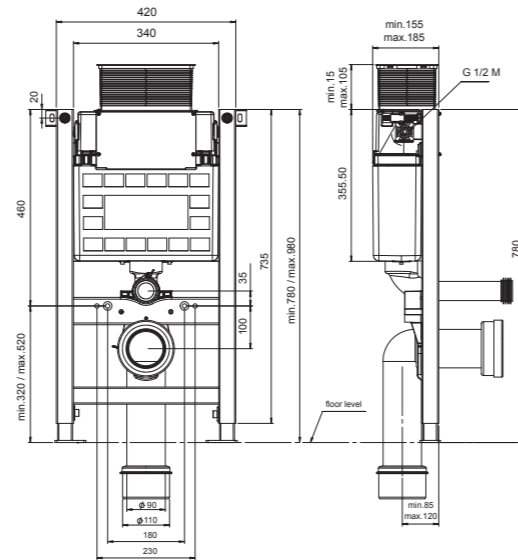

With Circular Flush Plate

Chrome TO64113P47

White TO64113P48

Black TO64113P49

Gold USW0506

Nickel USW0507

Install Fascia Plate To Top Or Front

Install Fascia Plate to Top or Front

FASTFIX Frame for Wall Hung WCs

Includes pan connectors with front access, dual flush cistern and rectangular or circular flush plate [excluding wc pan]

W350 x H1100-1300 x D150-180mm

With Rectangular Flush Plate

Chrome TO74113P43

White TO74113P44

Black TO74113P45