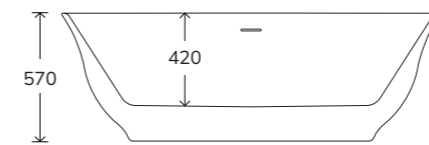

REEF

Includes waste and overflow

White Freestanding Bath		Custom Colour Freestanding Bath	
UBA00056	£1795	UBA00061	£2670