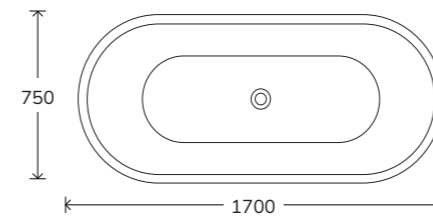

Includes waste and overflow

White Freestanding Bath		Custom Colour Freestanding Bath	
UBA00052	£1575	UBA00063	£2450