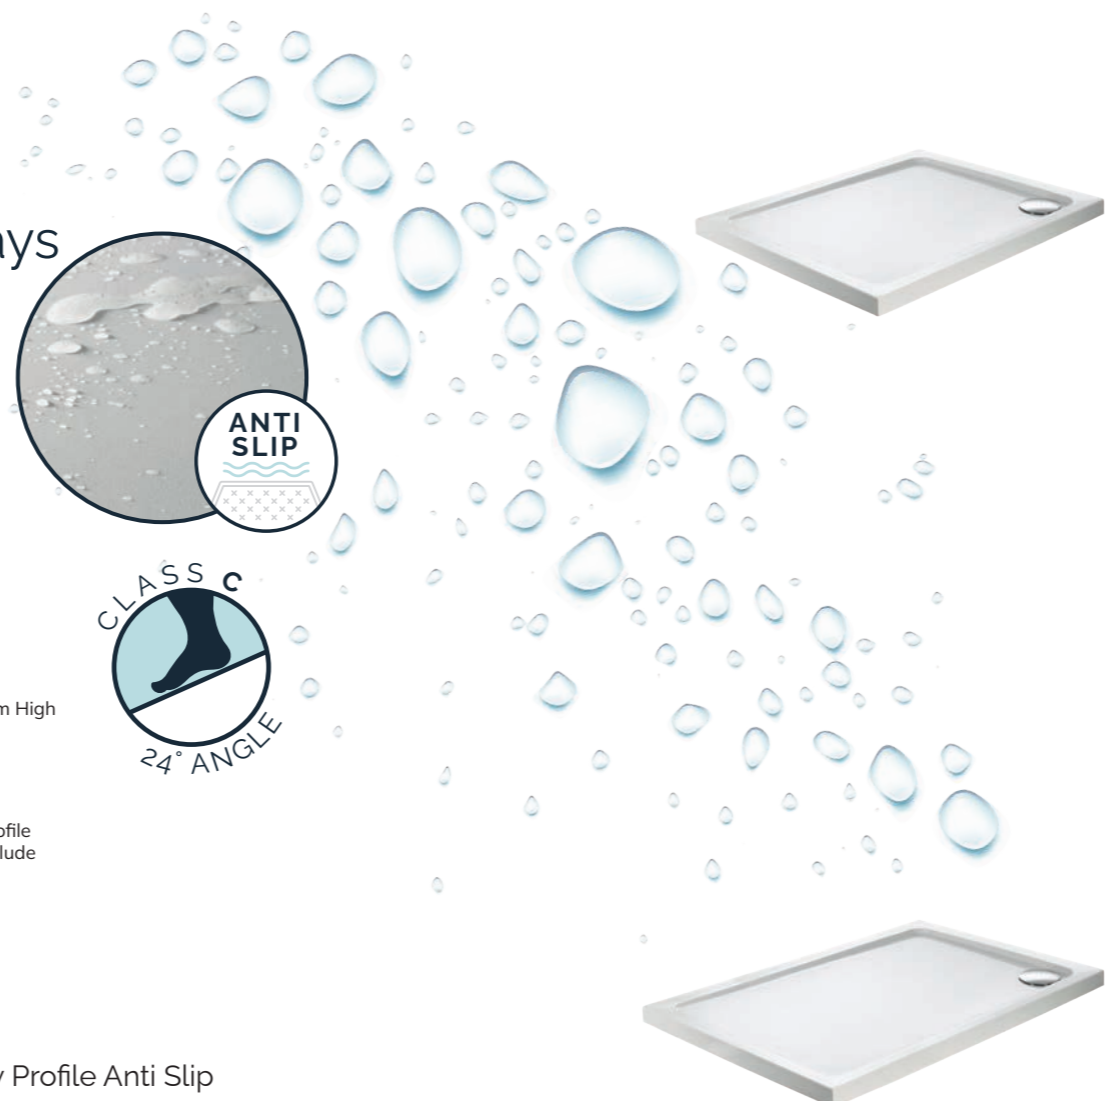

NEW KRISTAL Secure

Low Profile Class C Anti Slip Shower Trays

Introducing the Kristal Secure range of shower trays, designed with Class C Anti-Slip technology to deliver unparalleled safety and comfort in your bathroom. Class C Anti-Slip is the highest certification for slip resistance, ensuring optimal protection against slips and falls, even when the surface is wet and soapy. This advanced anti-slip feature provides

peace of mind for homeowners, particularly for households with young children, elderly family members, or individuals with mobility issues. With the Kristal Secure shower tray, you can enjoy a luxurious shower experience while prioritising health and safety, combining resilience and style seamlessly to elevate your home's bathroom environment.

KRISTAL SECURE Low Profile Anti Slip Quadrant (Radius 550mm)

Width	Length	Code	Price
800	800	UST00259	£345
900	900	UST00260	£345
1000	1000	UST00261	£475

KRISTAL SECURE Low Profile Anti Slip Offset Quadrant (Radius 550mm)

Width	Length	Left Hand	Right Hand	Price
800	1000	UST00262	UST00263	£450
800	1200	UST00264	UST00265	£460
900	1200	UST00266	UST00267	£475

Offset quadrant shower trays are available in left or right hand, Right hand shown here.

KRISTAL SECURE Low Profile Anti Slip Square

Width	Length	Code	Price
700	700	UST00222	£280
760	760	UST00223	£295
800	800	UST00224	£290
900	900	UST00225	£340
1000	1000	UST00226	£460

KRISTAL SECURE Low Profile Anti Slip Rectangle

Width	Length	Code	Price
700	800	UST00227	£390
	900	UST00228	£375
	1000	UST00231	£400
760	1200	UST00238	£440
	900	UST00229	£375
	1000	UST00232	£400
800	1100	UST00235	£420
	1200	UST00239	£440
	900	UST00230	£375
900	1000	UST00233	£400
	1100	UST00236	£420
	1200	UST00240	£440
900	1000	UST00234	£400
	1100	UST00237	£420
	1200	UST00241	£440

KRISTAL SECURE Low Profile Anti Slip LARGE Rectangle

Width	Length	Code	Price
700	1400	UST00243	£615
	1500	UST00246	£640
	1600	UST00250	£660
760	1700	UST00254	£850
	1500	UST00247	£640
	1600	UST00251	£660
800	1700	UST00255	£850
	1300	UST00242	£655
	1400	UST00244	£615
900	1500	UST00248	£640
	1600	UST00252	£660
	1700	UST00256	£850
900	1400	UST00245	£615
	1500	UST00249	£640
	1600	UST00253	£660
	1700	UST00257	£850

90mm High Flow Shower Waste	£45
○ Matt White	SLPT0111