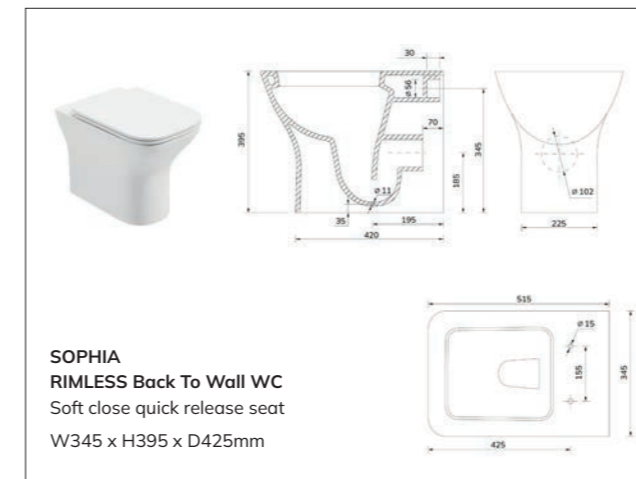

**PEÑA**  
**Fully Shrouded Close Coupled WC**  
 WC cistern & fittings, 4/2.6L push button  
 Soft close quick release seat.  
 W395 x H800 x D655mm

**PEÑA**  
**Comfort Height**  
**Open Back Close Coupled WC**  
 WC cistern & fittings, 4/2.6L push button  
 Soft close quick release seat.  
 W395 x H850 x D655mm