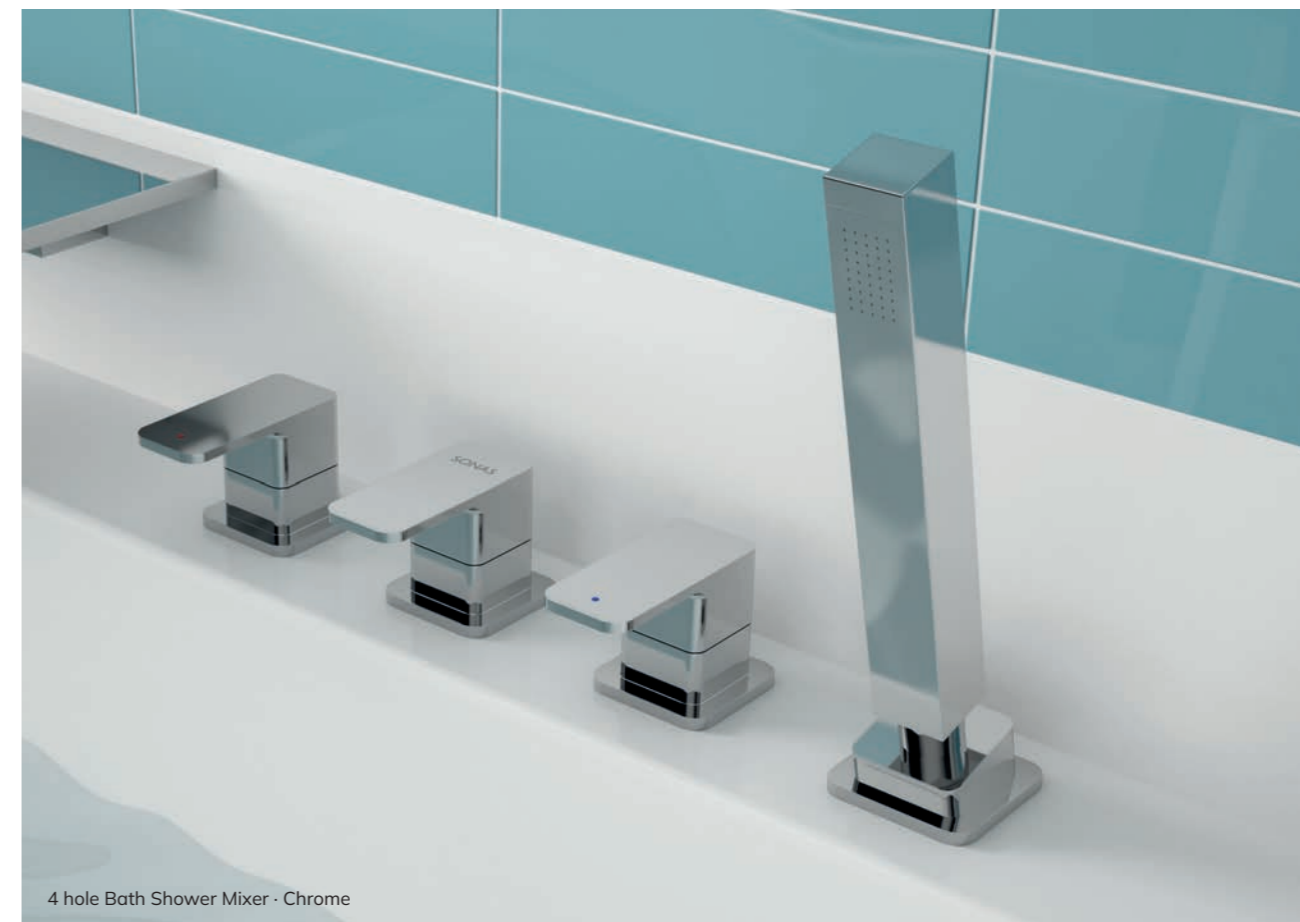

## Features

PVD Coating on Brushed Gold finish

Cloakroom Basin Mixer - Brushed Gold

See page 136 for further details on Tap features

4 hole Bath Shower Mixer - Chrome

Standard & Cloakroom Basin Mixers include a colour coordinated click clack basin waste