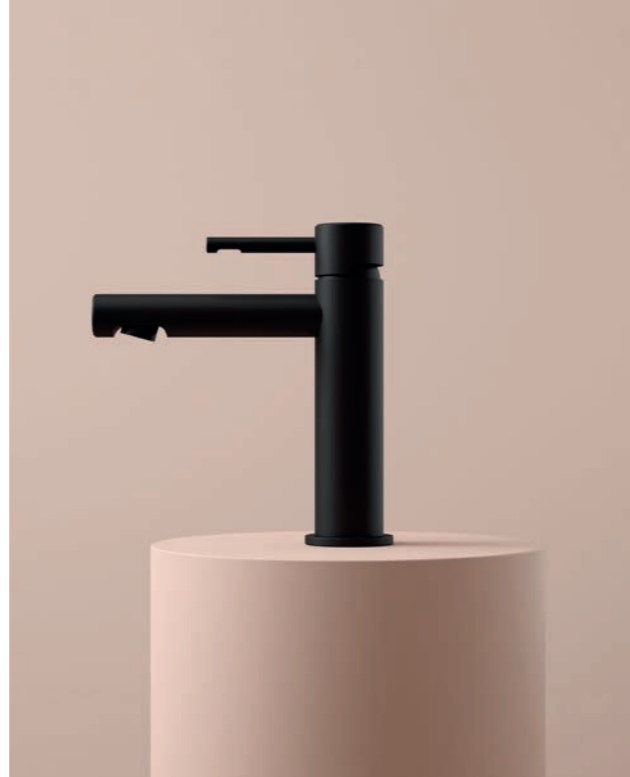

# HAKK

Introducing our latest innovative product, the Scandinavian inspired HAKK basin mixer. Crafted with meticulous attention to detail, this basin mixer embodies elegant, minimalistic design principles that seamlessly blend form and function. With sustainability at its core, this basin mixer incorporates energy-conserving cold start technology and flow-restricted aerators, reducing water consumption, without compromising on performance.