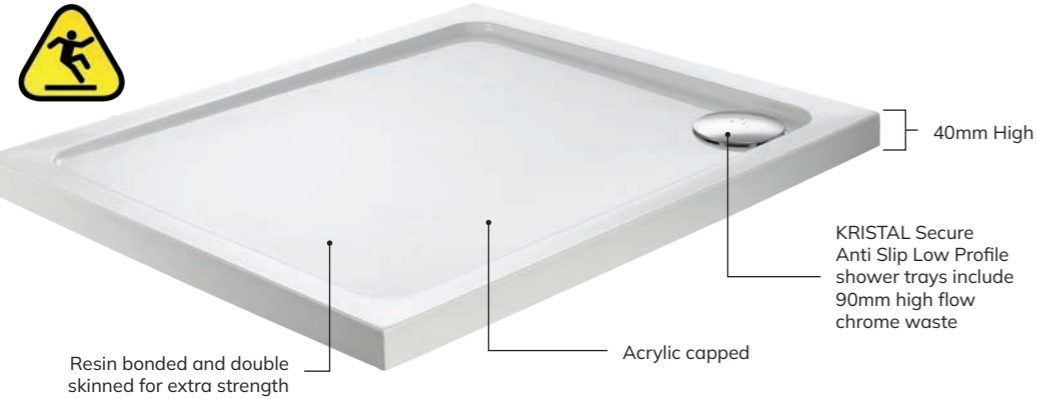

NEW KRISTAL Secure

Low Profile Class C Anti Slip Shower Trays

Introducing the Kristal Secure range of shower trays, designed with Class C Anti-Slip technology to deliver unparalleled safety and comfort in your bathroom. Class C Anti-Slip is the highest certification for slip resistance, ensuring optimal protection against slips and falls, even when the surface is wet and soapy. This advanced anti-slip feature provides

peace of mind for homeowners, particularly for households with young children, elderly family members, or individuals with mobility issues. With the Kristal Secure shower tray, you can enjoy a luxurious shower experience while prioritising health and safety, combining resilience and style seamlessly to elevate your home's bathroom environment.

KRISTAL SECURE Low Profile Anti Slip Quadrant (Radius 550mm)

Width	Length	Code	Price
800	800	UST00259	£345
900	900	UST00260	£345
1000	1000	UST00261	£475

KRISTAL SECURE Low Profile Anti Slip Offset Quadrant (Radius 550mm)

Width	Length	Left Hand	Right Hand	Price
800	1000	UST00262	UST00263	£450
800	1200	UST00264	UST00265	£460
900	1200	UST00266	UST00267	£475

Offset quadrant shower trays are available in left or right hand, Right hand shown here.

KRISTAL SECURE Low Profile Anti Slip Square

Width	Length	Code	Price
700	700	UST00222	£280
760	760	UST00223	£295
800	800	UST00224	£290
900	900	UST00225	£340
1000	1000	UST00226	£460

KRISTAL SECURE Low Profile Anti Slip Rectangle

Width	Length	Code	Price
700	800	UST00227	£390
	900	UST00228	£375
	1000	UST00231	£400
760	1200	UST00238	£440
	900	UST00229	£375
	1000	UST00232	£400
800	1100	UST00235	£420
	1200	UST00239	£440
	900	UST00230	£375
900	1000	UST00233	£400
	1100	UST00236	£420
	1200	UST00240	£440
900	1000	UST00234	£400
	1100	UST00237	£420
	1200	UST00241	£440

KRISTAL SECURE Low Profile Anti Slip LARGE Rectangle

Width	Length	Code	Price
700	1400	UST00243	£615
	1500	UST00246	£640
	1600	UST00250	£660
760	1700	UST00254	£850
	1500	UST00247	£640
	1600	UST00251	£660
800	1700	UST00255	£850
	1300	UST00242	£655
	1400	UST00244	£615
900	1500	UST00248	£640
	1600	UST00252	£660
	1700	UST00256	£850
900	1400	UST00245	£615
	1500	UST00249	£640
	1600	UST00253	£660
	1700	UST00257	£850

90mm High Flow Shower Waste	£45
○ Matt White	SLPT0111