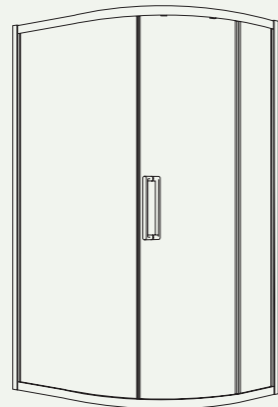

Offset Quadrant Doors

Boasting the same benefits as a quadrant enclosure, the offset enclosures have one side of the tray longer than the other, thereby creating the offset configuration. This allows for more room when showering, while still fitting neatly into the bathroom layout.

Single Door