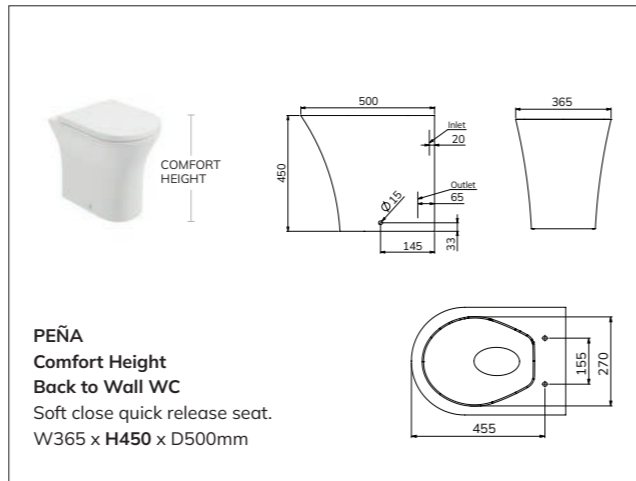

PEÑA
Wall Hung WC
Soft close quick release seat.
W365 x H310 x D495mm

PEÑA
Comfort Height
Back to Wall WC
Soft close quick release seat.
W365 x H450 x D500mm