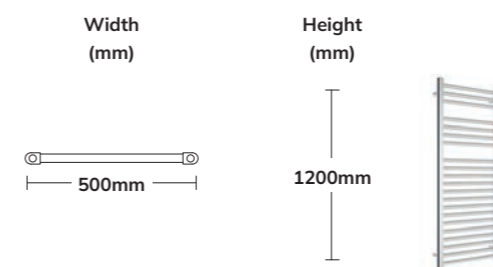

Matt Black

Finish/Colour	Pipe Centre (mm)	BTU	Code	Price
Chrome	450	1376	UHT00001	£475
Matt Black	450	1743	UHT00002	£475
Brushed Gold	450	1376	UHT00003	£575
Brushed Nickel	450	1376	UHT00004	£575