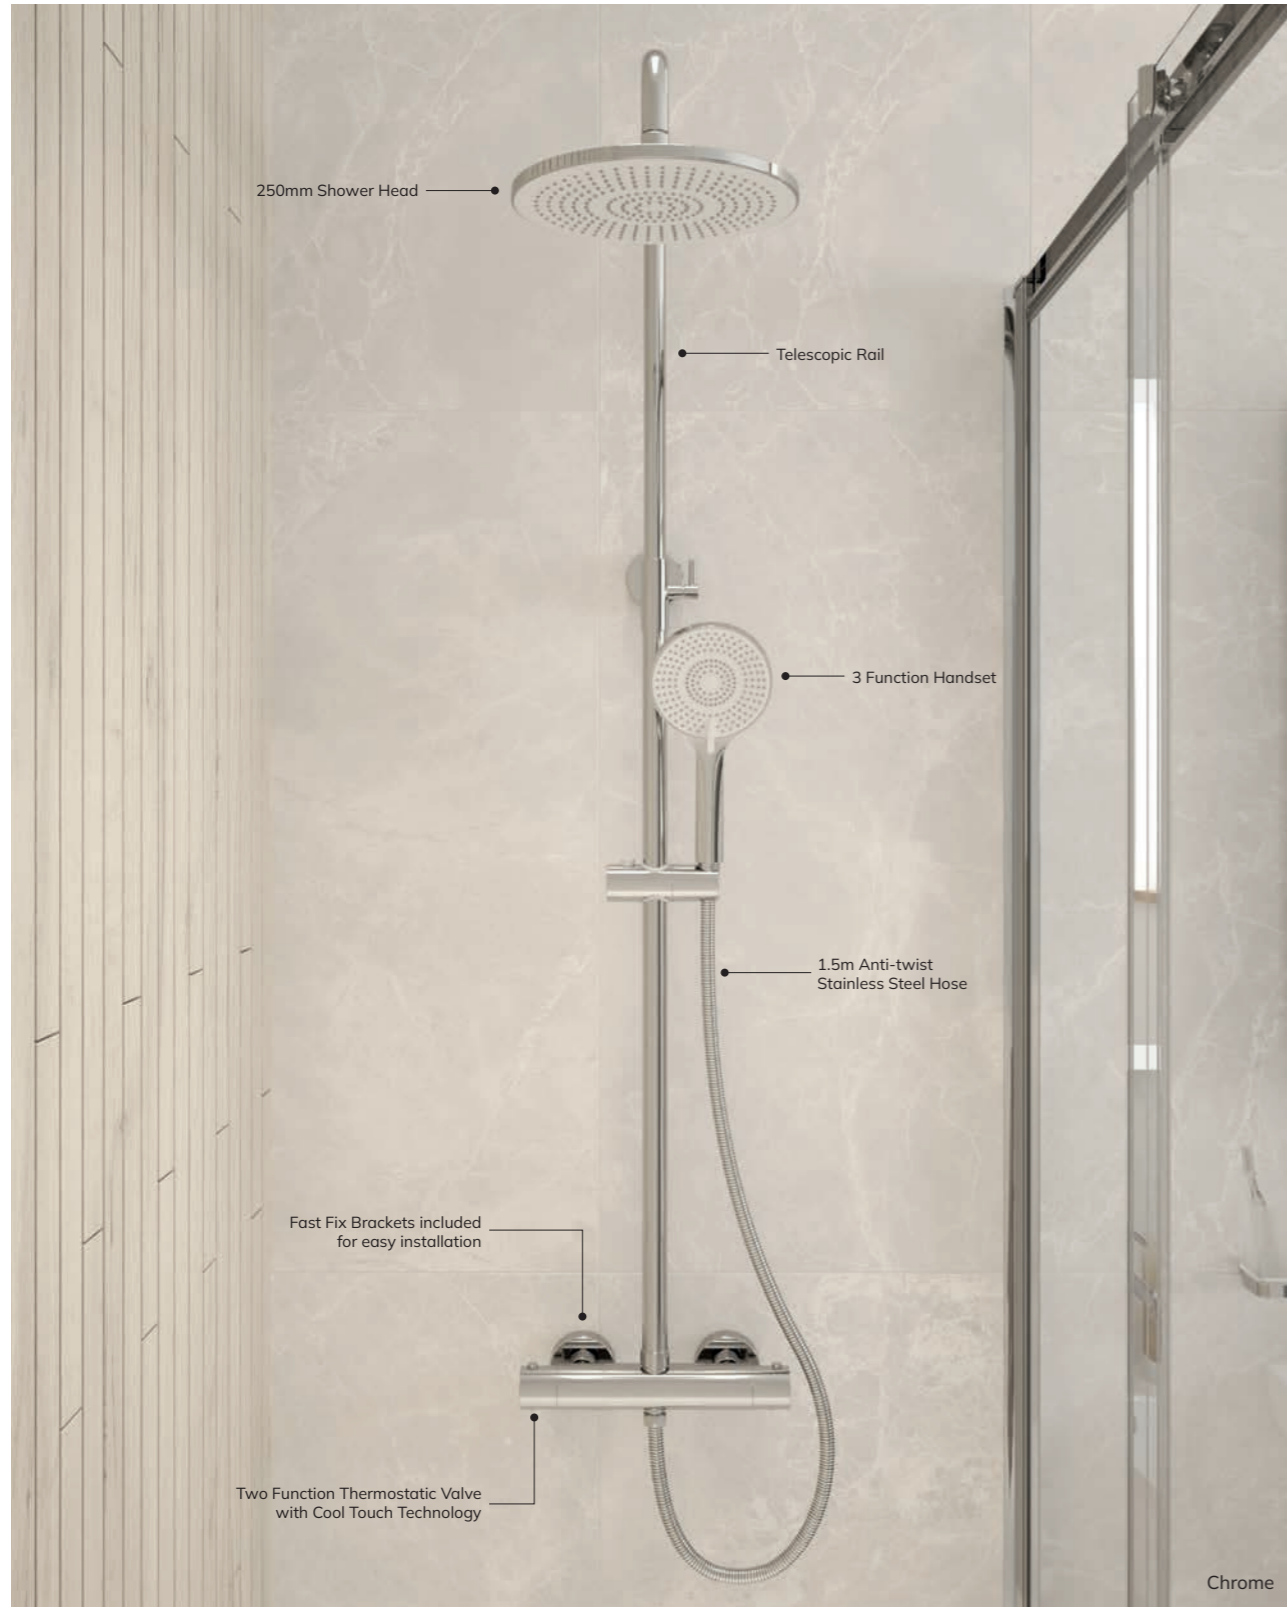

ALITA

Rain Thermostatic Shower Kit

- Two Function Thermostatic Shower Valve
- Cool Touch Technology
- Built In Diverter
- Fast Fix Brackets Included

- 3 Function Handset
- 250mm Shower Head
- 1.5m Anti-twist Stainless Steel Hose
- Min. Pressure: 0.5 bar

	Chrome	USH0024	£415
	Matt Black	USH0025	£515
	Brushed Gold	USH0026	£515
	Brushed Nickel	USH0027	£515