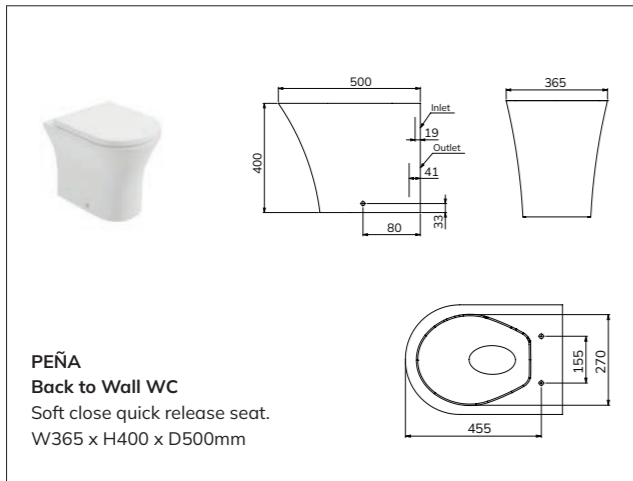

PEÑA
Comfort Height
Fully Shrouded Close Coupled WC
WC cistern & fittings, 4/2.6L push button
Soft close quick release seat.
W395 x H850 x D655mm

PEÑA
Comfort Height
Back to Wall WC
Soft close quick release seat.
W365 x H450 x D500mm

PEÑA
Back to Wall WC
Soft close quick release seat.
W365 x H400 x D500mm