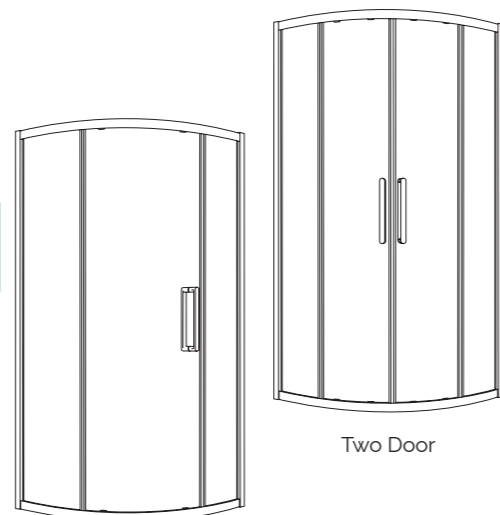

Single Door

Two Door

OFFSET QUADRANT

Boasting the same benefits as a quadrant enclosure, the offset enclosures have one side of the tray longer than the other, thereby creating the offset configuration. This allows for more room when showering, while still fitting neatly into the bathroom layout.

Page 212 - 215