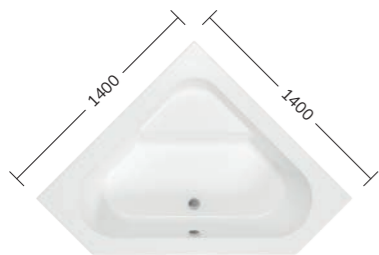

CONCERTO Luxury Corner Bath

- Includes Bath Panel
- Internal Depth: 370mm
- Capacity: 166L

CONCERTO Luxury Corner Bath	
UBA00032	£975