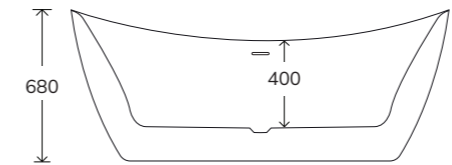

LYRA

Includes waste and overflow

White Freestanding Bath		Custom Colour Freestanding Bath	
UBA00051	£1875	UBA00065	£2750