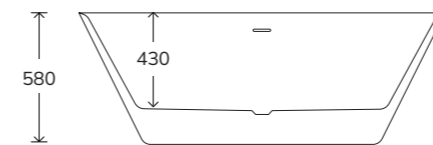

Includes waste and overflow

White Freestanding Bath		Custom Colour Freestanding Bath	
UBA00052	£1575	UBA00063	£2450