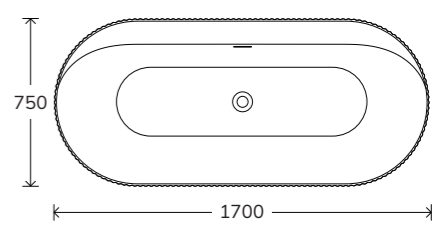

REED

where serenity converges with innovation

Immerse yourself in a tranquil oasis, enveloped in a bath that blends nature-inspired beauty with cutting-edge technology. With its fluted design, Reed captures the essence of reeds caressing calm waters, creating a visual symphony of relaxation.