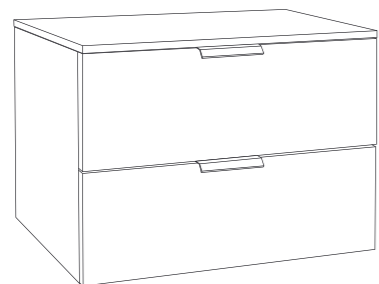

Countertop

For those seeking to infuse modernity and sophistication into their bathroom design, countertop units are the perfect solution. Allowing you to create a truly personalised bathroom space, their defining feature is the washbasin sitting atop the countertop. Giving you the option to complement your design with different sizes, shapes and colours of basins.

WC Unit

WC units are known for their clean and minimalist design, making them a popular choice for modern bathrooms. These units discreetly conceal unsightly pipework offering a sleek and practical solution for incorporating a back-to-wall toilet in your bathroom. Select a colour that matches your bathroom's style and cleverly add shelf space for your bathroom's finishing touches.