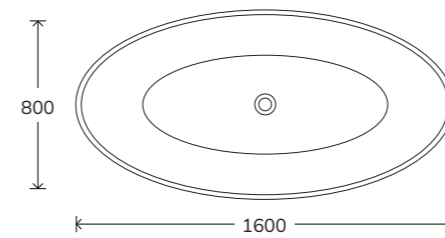

MAROVO

Includes waste and overflow

White Freestanding Bath		Custom Colour Freestanding Bath	
UBA00055	£1775	UBA00067	£2650