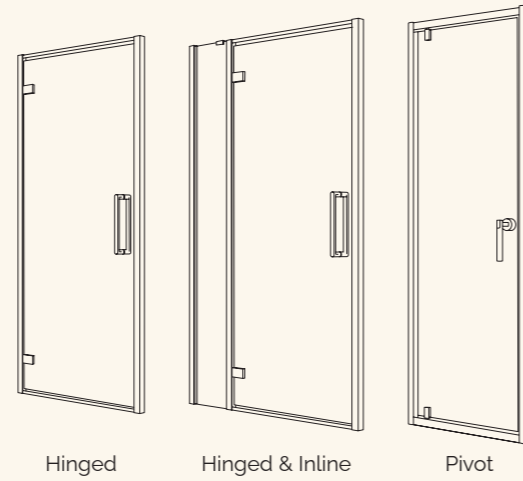

Sizes	ASPECT		ZEBA		CITY+
	Hinged	Hinged & Inline	Pivot	Pivot	Pivot
700mm	•				•
760mm	•				•
800mm	•		•		•
900mm	•		•		•
1000mm		•			•
1100mm		•			
1200mm		•			

ZEBA · Pivot Door with Side Panel