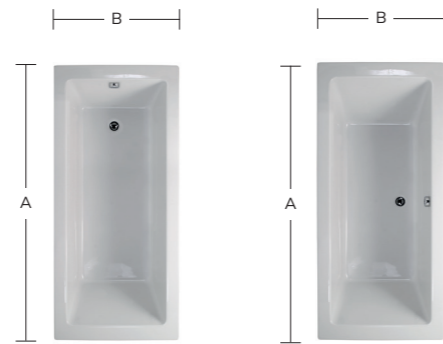

A: Length	B: Width	Internal Depth	Capacity	Single Ended	Double Ended	Price
1600	700	420	163L	UBA00009	UBA00001	£650
1700	700	450	200L	UBA00010	UBA00002	£675
1700	750	450	212L	UBA00011	UBA00003	£715
1800	800	490	279L	UBA00012	UBA00004	£725
1800	900	490	281L	—	UBA00005	£850
1900	800	490	290L	—	UBA00006	£850
1900	900	490	353L	—	UBA00007	£875
2000	900	490	384L	—	UBA00008	£925

PACIFIC ENDURA Single or Double Ended Bath With Whirlpool

8 Jet Whirlpool Bath

Single Ended

Length	Width	Chrome Jets	White Jets	Price
1600	700	GGIENSE167005	UBA00135	£1420
1700	700	GGIENSE177005	UBA00137	£1445
1700	750	GGIENSE177505	UBA00139	£1480
1800	800	—	—	—

12 Jet Whirlpool Bath

Single Ended

Length	Width	Chrome Jets	White Jets	Price
1600	700	—	—	—
1700	700	GGIENSE177004	UBA00136	£1560
1700	750	GGIENSE177504	UBA00138	£1590
1800	800	GGIENSE188004	UBA00140	£1665

8 Jet Whirlpool Bath

Double Ended

Length	Width	Chrome Jets	White Jets	Price
1600	700	GGIENDE167005	UBA00125	£1420
1700	700	GGIENDE177005	UBA00127	£1445
1700	750	GGIENDE177505	UBA00129	£1480
1800	800	—	—	—
1800	900	—	—	—
1900	800	—	—	—
1900	900	—	—	—
2000	900	—	—	—

12 Jet Whirlpool Bath

Double Ended

Length	Width	Chrome Jets	White Jets	Price
1600	700	—	—	—
1700	700	GGIENDE177004	UBA00126	£1560
1700	750	GGIENDE177504	UBA00128	£1590
1800	800	GGIENDE188004	UBA00130	£1665
1800	900	GGIENDE189004	UBA00131	£1765
1900	800	GGIENDE198004	UBA00132	£1765
1900	900	GGIENDE199004	UBA00133	£1825
2000	900	GGIENDE209004	UBA00134	£1865