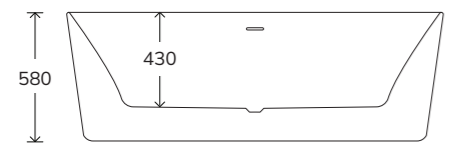

LAGUNA

Includes waste and overflow

White Freestanding Bath		Custom Colour Freestanding Bath	
UBA00050	£1675	UBA00064	£2550