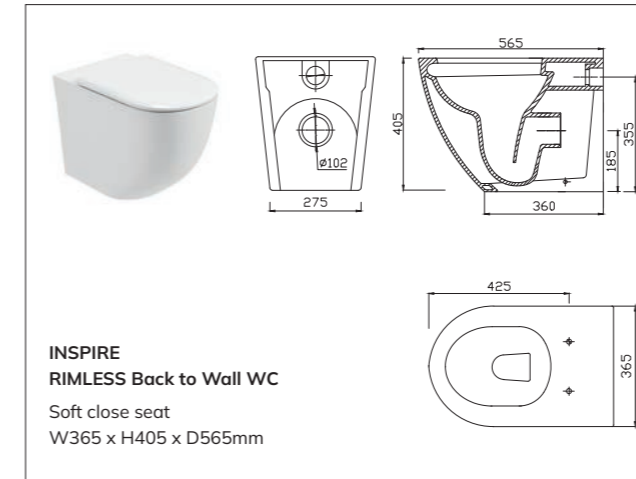

SOPHIA
RIMLESS Back To Wall WC
Soft close quick release seat
W345 x H395 x D425mm