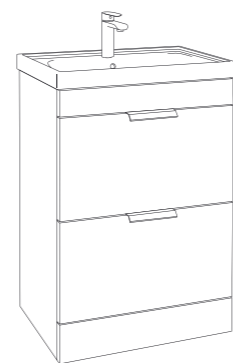

Floorstanding

A classic choice that marries timeless aesthetics with practicality, floorstanding furniture works well in both traditional and contemporary bathrooms. Offering ample storage, one of the key benefits of choosing these units is the possibility of concealing unsightly plumbing work, which creates a clean and polished look for your bathroom.