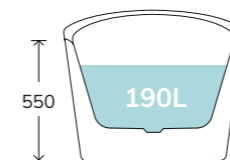

LYRA

Includes waste and overflow

White Freestanding Bath		Custom Colour Freestanding Bath	
UBA00051	£1875	UBA00065	£2750