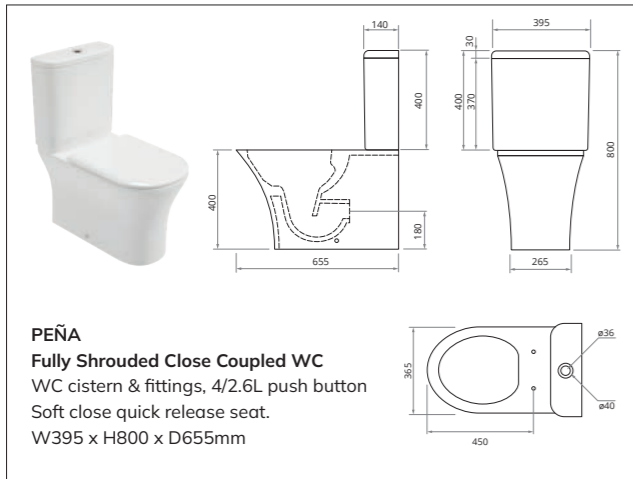

VIA
Comfort Height
Back to Wall WC
Soft close quick release seat
W363 x H450 x D520mm