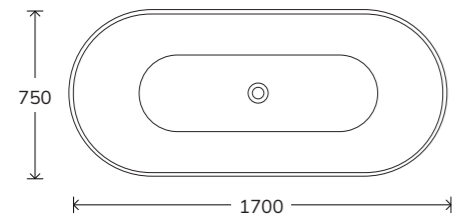

LAGUNA

Includes waste and overflow

White Freestanding Bath		Custom Colour Freestanding Bath	
UBA00050	£1675	UBA00064	£2550