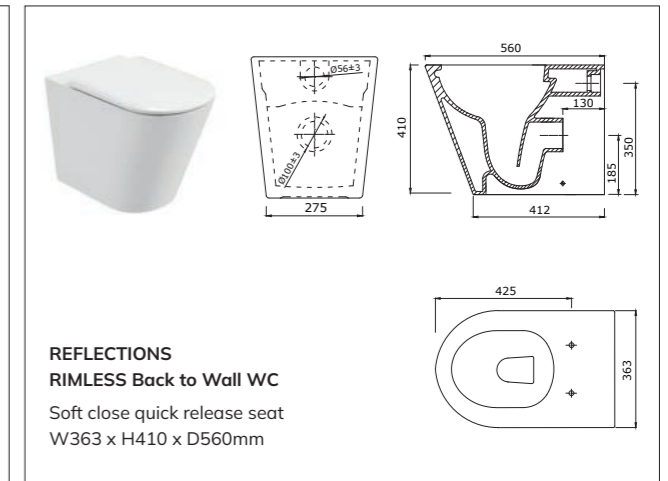

REFLECTIONS
RIMLESS Fully Shrouded WC
Wc cistern & fittings, 4.5/3L push button
W380 x H835 x D625mm

REFLECTIONS
RIMLESS Back to Wall WC
Soft close quick release seat
W363 x H410 x D560mm