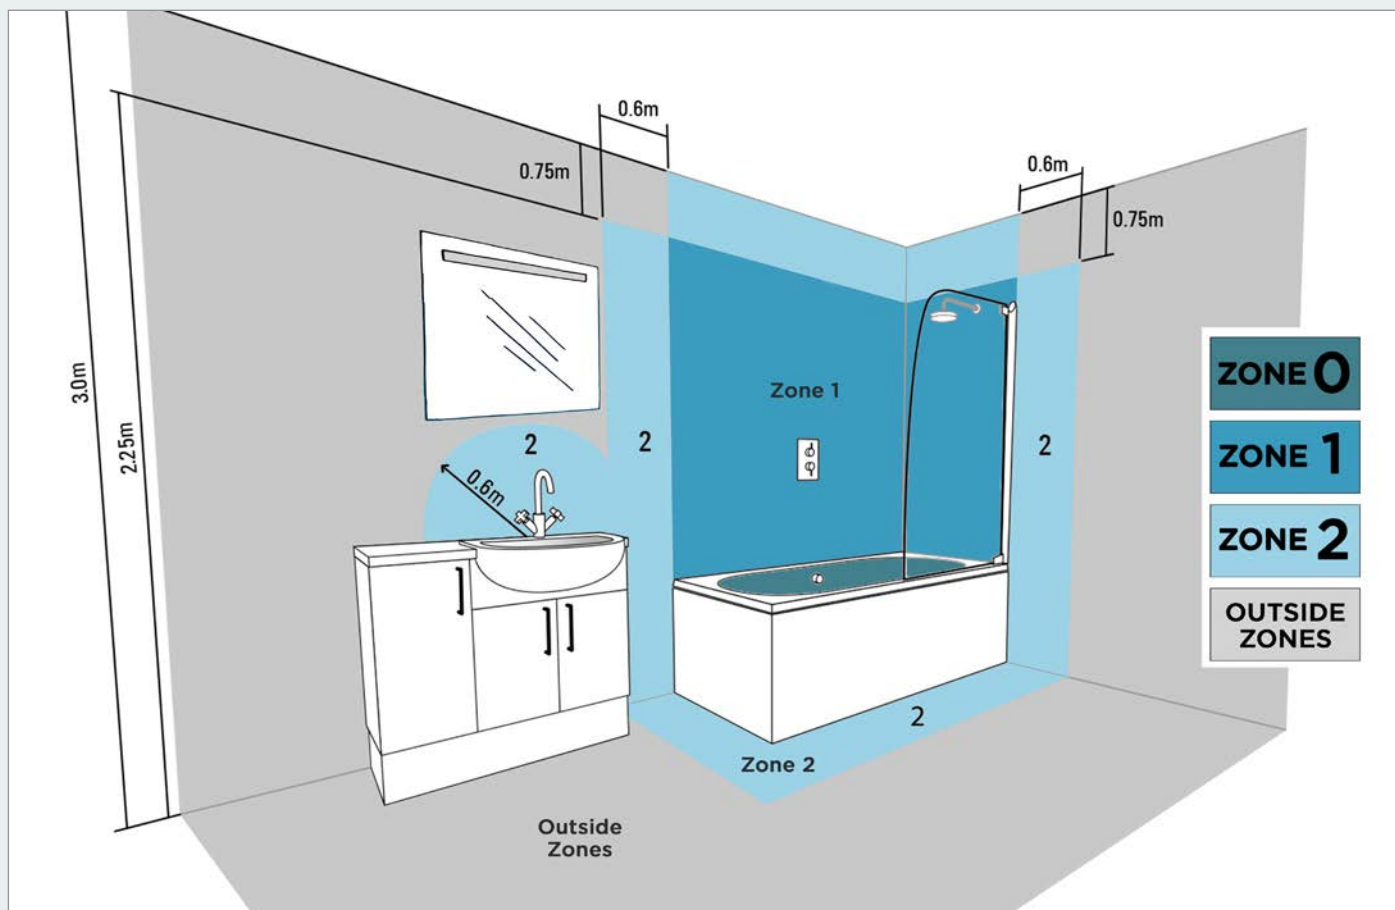

SAFETY INFORMATION

Our illuminated mirrors can be installed anywhere in Zone 2 or any Outside Area.

FEATURES & BENEFITS

Anti-fog demister

Halo touch sensor

Infra-red motion control

3 Tone ambient lighting
Warm, Daylight, Bright

3 x Magnifier

Soft close hinges

Shaver point

USB charging port

Bluetooth integrated speakers

Copper free glass on ALL mirrors

Product Information

All prices in this brochure are inclusive of VAT. Clear Look Ltd reserves the right to amend the specification of its products at any time if an opportunity to improve the product occurs. All dimensions are approximate and are quoted within reasonable tolerances. For more product information, please visit our website clearlook.co.uk where you can find out more about our products and services.

Customer Services

Monday to Friday: 9am – 5pm
Contact: sales@clearlook.co.uk