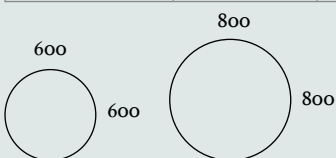

RANGE	PART NO.	DIMENSIONS	LANDSCAPE OR PORTRAIT	PRICE
Burleigh	BUW60	600 x 600 x 30	N/A	£325
Burleigh	BUW80	800 x 800 x 30	N/A	£370