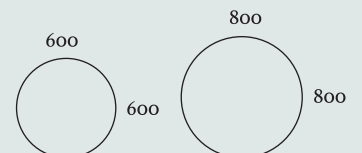

OAKSEY

Oaksey is a round mirror range, including two mirror sizes of 600 & 800mm diameter.

The diffused illumination around the frosted edge creates a considerate orb of light, surrounding the mirror. Research shows that an ambient glow encourages a refreshing morning rise and a tranquil end to your day.

RANGE	PART NO.	DIMENSIONS	LANDSCAPE OR PORTRAIT	PRICE
Oaksey	OA60F	600 x 600 x 30	N/A	£255
Oaksey	OA80F	800 x 800 x 30	N/A	£299

FEATURES

- Halo touch sensor
- 3 Tone ambient lighting
- Anti -fog demister