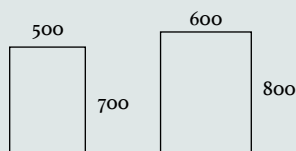

FEATURES

- Bluetooth integrated speakers
- Halo touch sensor
- Anti-fog demister
- 3 Tone ambient lighting