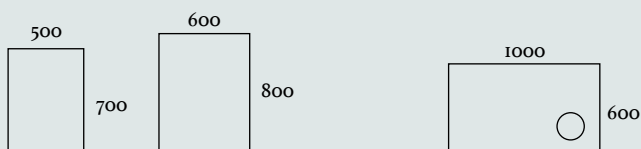

FEATURES

- Halo touch Sensor
- 3 Tone ambient lighting
- Anti-fog demister
- * Shaver point, 3x magnifier & USB only on AVM6010