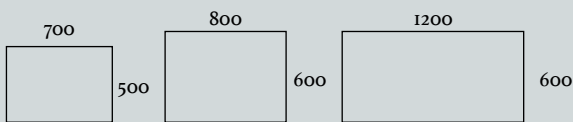

RANGE	PART NO.	DIMENSIONS	LANDSCAPE OR PORTRAIT	PRICE
Tresham	TR5070	500 x 700 x 30	Landscape	£349
Tresham	TR6080	600 x 800 x 30	Landscape	£369
Tresham	TR6012	600 x 1200 x 30	Landscape	£519