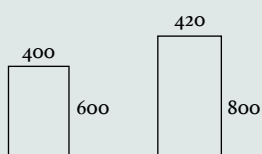

BIBURY

A modern classic – the Bibury mirror on mirror with bevelled edge presents an elegant and affordable choice for any home.

Our unique slimline hanging brackets allow the Bibury the versatility to be installed in either portrait or landscape mounting.

RANGE	PART NO.	DIMENSIONS	LANDSCAPE OR PORTRAIT	PRICE
Bibury	BI4060	400 x 600 x 18	Both	£99
Bibury	BI4280	420 x 800 x 18	Both	£108

FEATURES

- Bevelled edge glass
- Easy installation