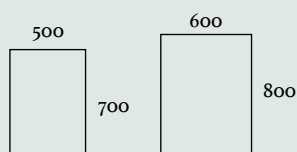

CALCOT

Delightful design – one of our favourites, this beautiful piece would enhance any bathroom. The soft edged corners allow a consistent skirt of light to create an ambient glow.

The infra-red sensor ensures total contactless control.

RANGE	PART NO.	DIMENSIONS	LANDSCAPE OR PORTRAIT	PRICE
Calcot	CA5070	500 x 700 x 30	Both	£273
Calcot	CA6080	600 x 800 x 30	Both	£299