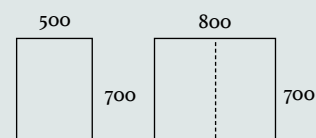

FEATURES

- Halo touch sensor
- Anti-fog demister
- Shaver point
- Bluetooth integrated speakers
- Soft close hinges
- 3 Tone ambient lighting
- Doors mirrored on reverse
- Mirrored sides