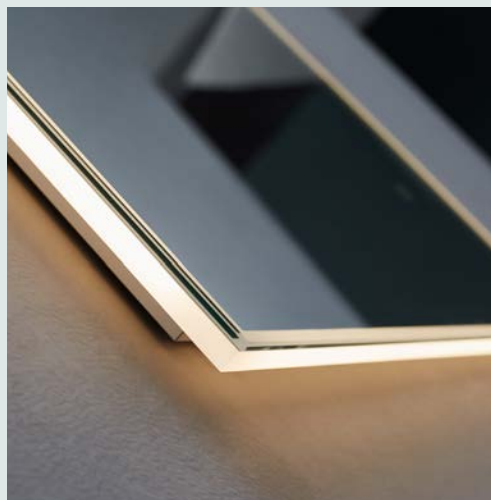

KINGHAM

Super slim elegance – Kingham is a handsome mirror range surrounded by super slim edged illumination, adjusted effortlessly through contactless infra-red sensor control.

Each mirror size can be hung both portrait or landscape to allow for versatile installation within your home.

RANGE	PART NO.	DIMENSIONS	LANDSCAPE OR PORTRAIT	PRICE
Kingham	KI5070	500 x 700 x 30	Both	£385
Kingham	KI6080	600 x 800 x 30	Both	£407

FEATURES

- Infra-red motion
- 3 tone ambient lighting
- Anti fog demister