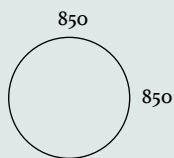

MONTPELLIER

Bold and beautiful – this solid wood framed round mirror is simplicity and elegance combined.

The illuminated ring of light ensures clarity in any setting.

RANGE	PART NO.	DIMENSIONS	LANDSCAPE OR PORTRAIT	PRICE
Montpellier	MOW85	850 x 850 x 50	N/A	£1,099