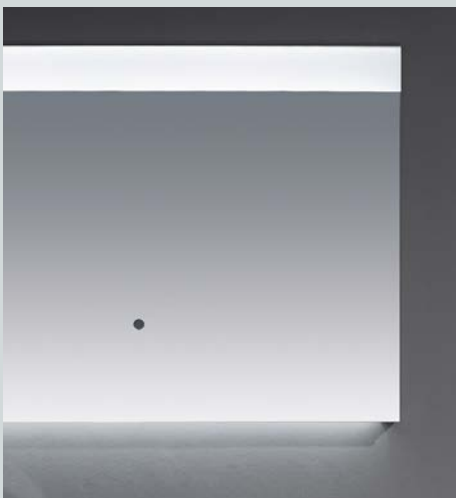

FEATURES

- Infra-red motion control
- Anti-fog demister
- 3 Tone ambient lighting