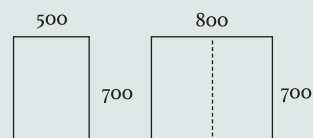

BADMINTON

Create your own space – making the most of every inch of cabinet capacity, the Badminton is the choice for you.

Enjoy total reflection, with double-sided mirror doors and soft close engineered hinges as standard.

RANGE	PART NO.	DIMENSIONS	DOOR OPENING	PRICE
Badminton	BA7050	700 x 500 x 130	Left or right handed (reversible)	£380
Badminton	BA7080	700 x 800 x 130	Double door	£510

FEATURES

- Soft close
- Secure fixings
- Easy installation