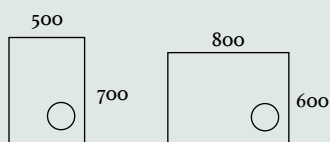

RANGE	PART NO.	DIMENSIONS	LANDSCAPE OR PORTRAIT	PRICE
Woodchester	WO5070	500 x 700 x 40	Both	£490
Woodchester	WO6080	600 x 800 x 40	Both	£560

FEATURES

- Bluetooth integrated speakers
- Halo touch sensor
- Anti-fog demister
- 3 Tone ambient lighting

RANGE	PART NO.	DIMENSIONS	LANDSCAPE OR PORTRAIT	PRICE
Sherston	SHM7050	700 x 500 x 55	Portrait	£355
Sherston	SHM6080	600 x 800 x 55	Landscape	£395

FEATURES

- Halo touch sensor
- Anti-fog demister
- 3 Tone ambient lighting
- Shaver point
- Dual USB charging ports
- 3x magnification