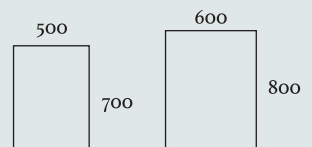

FEATURES

- Bluetooth integrated speakers
- Brushed brass frame
- Halo touch sensor
- 3 Tone ambient lighting
- Anti-fog demister

RANGE	PART NO.	DIMENSIONS	LANDSCAPE OR PORTRAIT	PRICE
Winchcombe	WI1060	1000 x 600 x 45	Portrait	£669

KINGHAM

Super slim elegance – Kingham is a handsome mirror range surrounded by super slim edged illumination, adjusted effortlessly through contactless infra-red sensor control.

Each mirror size can be hung both portrait or landscape to allow for versatile installation within your home.

RANGE	PART NO.	DIMENSIONS	LANDSCAPE OR PORTRAIT	PRICE
Kingham	KI5070	500 x 700 x 30	Both	£385
Kingham	KI6080	600 x 800 x 30	Both	£407

FEATURES

- Infra-red motion
- 3 tone ambient lighting
- Anti fog demister