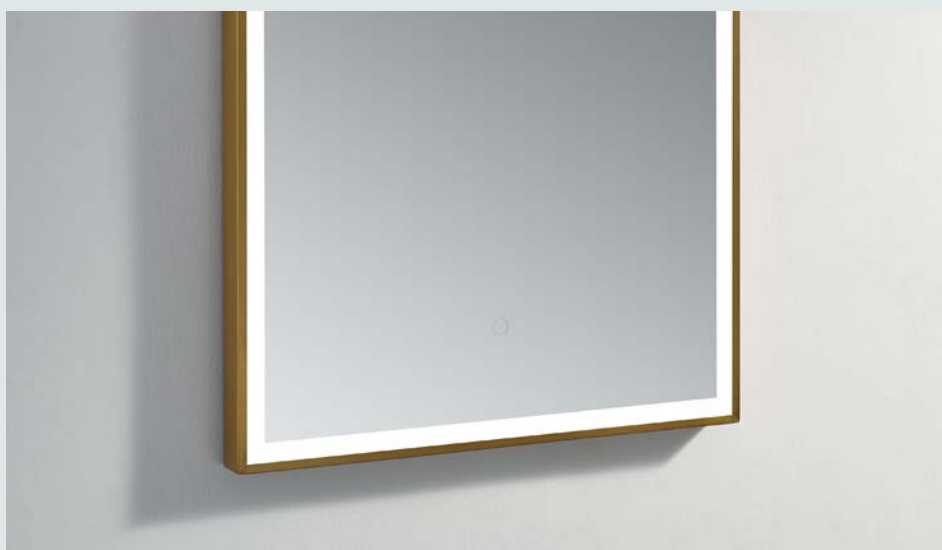

BURLEIGH OVAL

Clear visage - The Burleigh Oval mirror reflects the shape of the face and the 500x700mm dimensions allow for this mirror to be installed even in compact spaces.

The heat pad allows a steam-free view and the illuminated edge provides a consistent radiance of light, controlled by our unique halo touch sensor..

FEATURES

- American Oak frame
- Halo touch sensor
- Anti-fog demister
- 3 Tone ambient lighting

WINCHCOMBE

Luxury as standard - the Winchcombe is a delightful furnishing to enhance any bathroom, both contemporary and traditional.

An engineered brushed brass frame encapsulates the reflected light within - and certainly makes a statement - whilst oozing class and style. The integrated Bluetooth speakers add a touch of modern convenience, allowing you to enjoy music and radio, whilst relaxing in a hot bath or simply preparing yourself for the day ahead.

KINGHAM

Super slim elegance – Kingham is a handsome mirror range surrounded by super slim edged illumination, adjusted effortlessly through contactless infra-red sensor control.

Each mirror size can be hung both portrait or landscape to allow for versatile installation within your home.