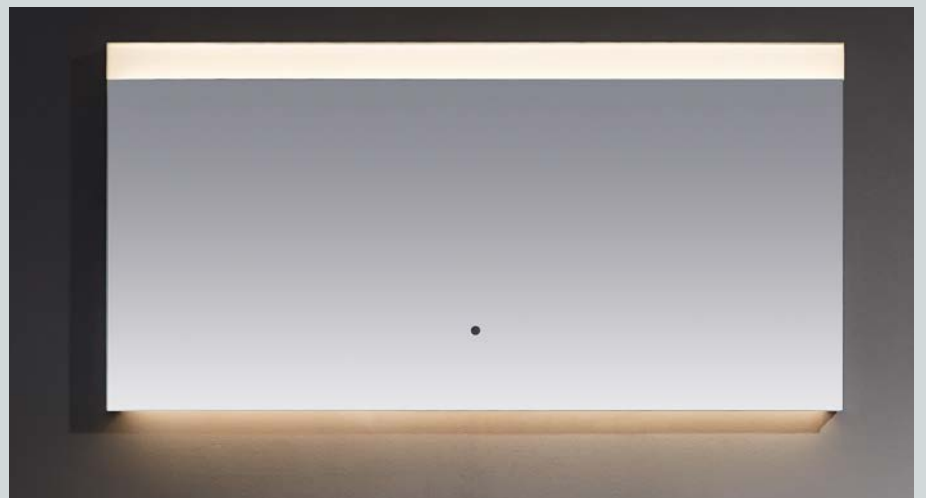

FEATURES

- Infra-red motion control
- Anti-fog demister
- 3 Tone ambient lighting